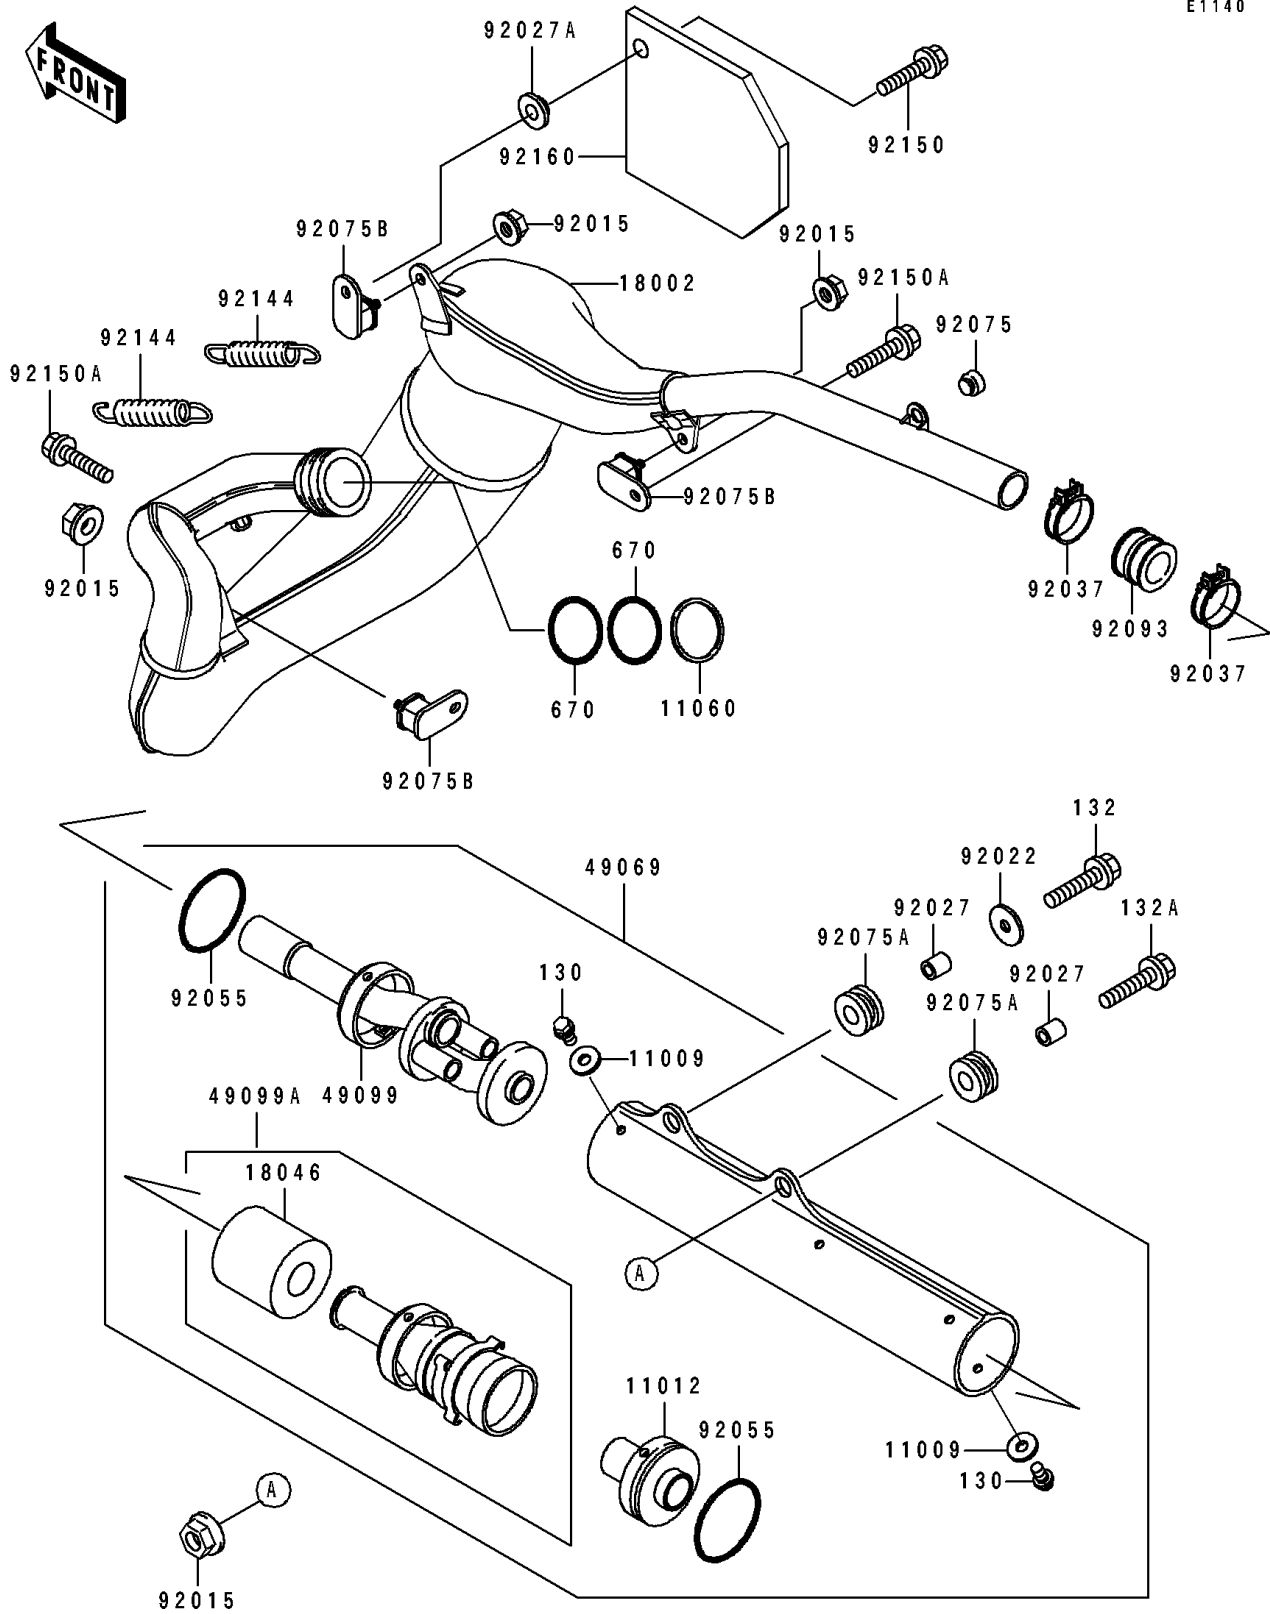

# 1989 KDX200

## PARTS DIAGRAM

## PARTS LIST

Muffler(KDX200-E1)

**Kawasaki**

Let the Good Times Roll®

**ITEM NAME**

**PART NUMBER**

**QUANTITY**

---