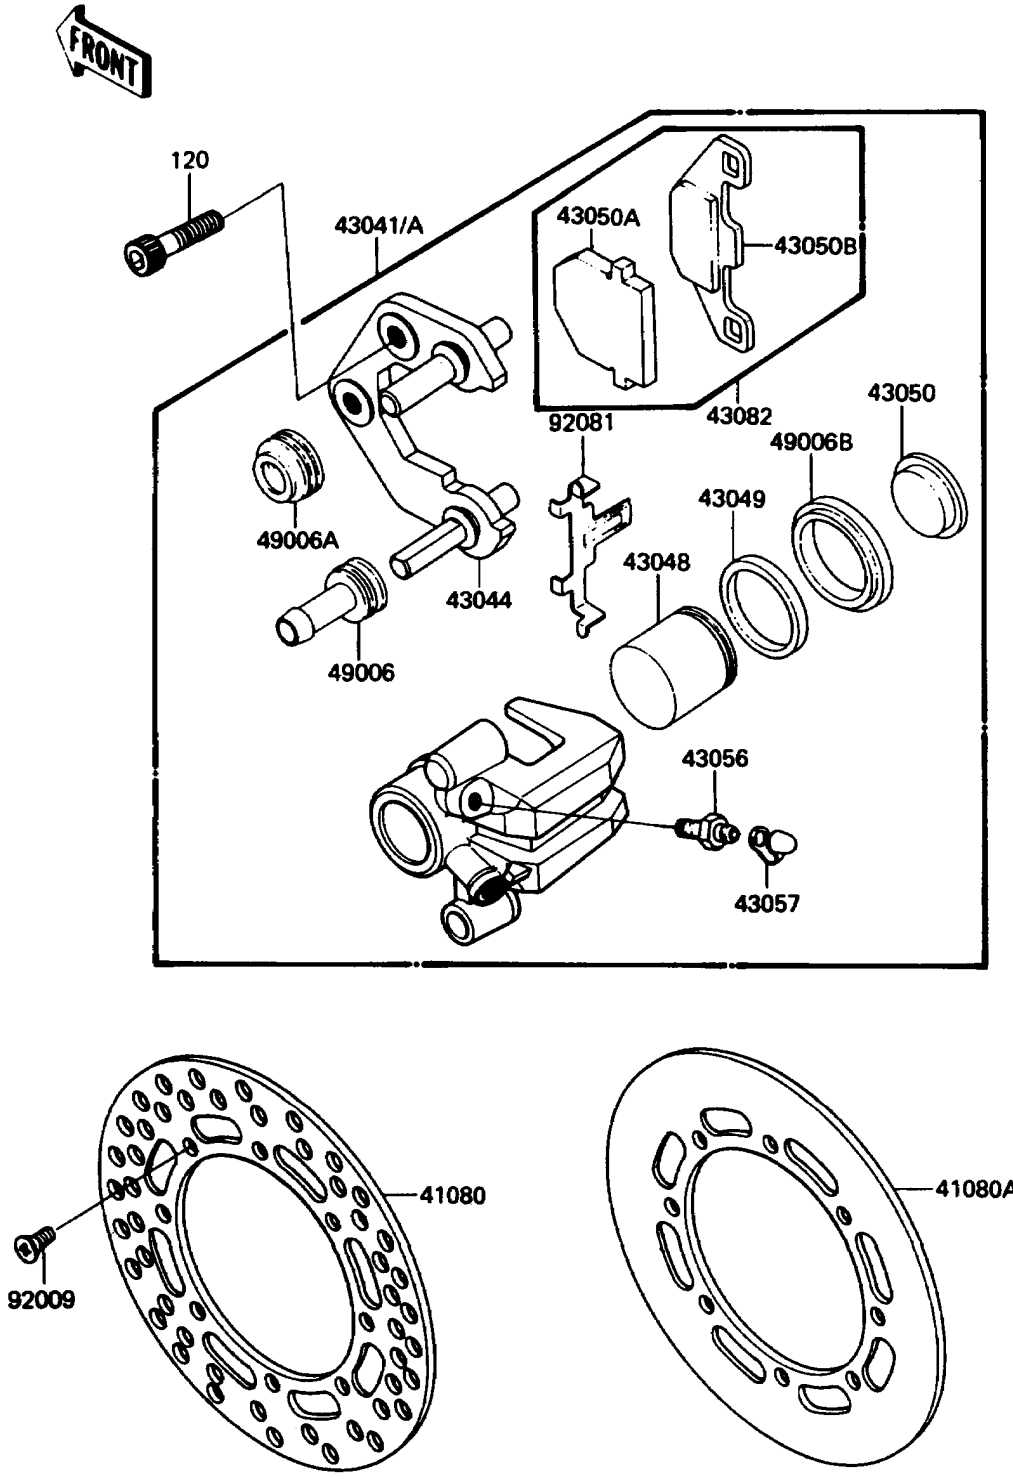

1986 KDX200

PARTS DIAGRAM

Front Brake

F2292.0099

1986 KDX200

PARTS LIST

Front Brake

Kawasaki

Let the Good Times Roll®

ITEM NAME

PART NUMBER

QUANTITY
