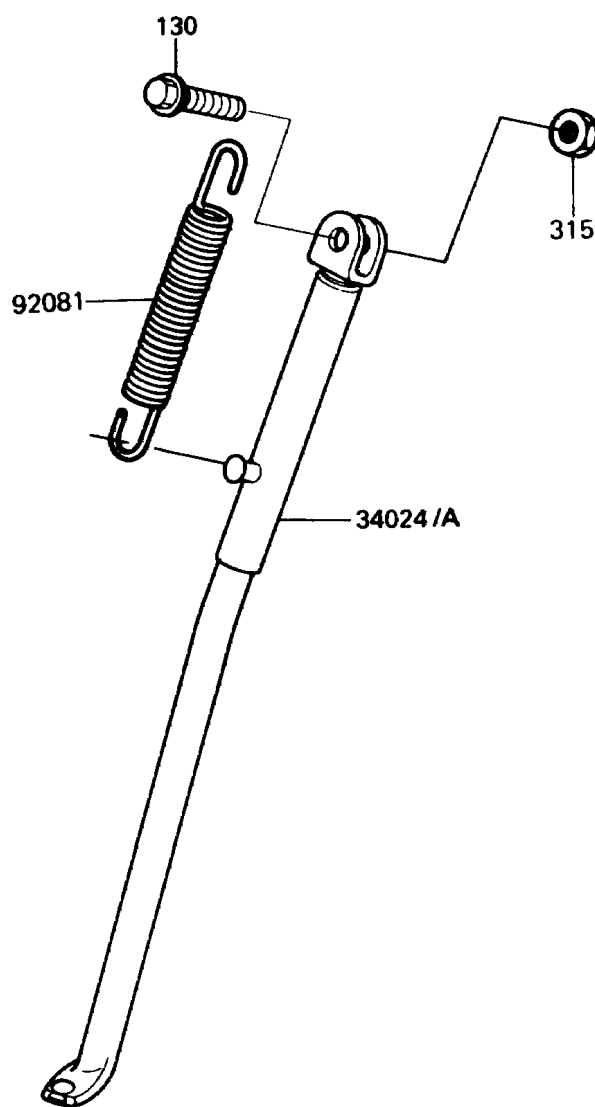

1988 KDX200

PARTS DIAGRAM

Stand(s)

Kawasaki

Let the Good Times Roll®

F2190-0188

1988 KDX200

PARTS LIST

Stand(s)

Kawasaki

Let the Good Times Roll®

ITEM NAME

PART NUMBER

QUANTITY
