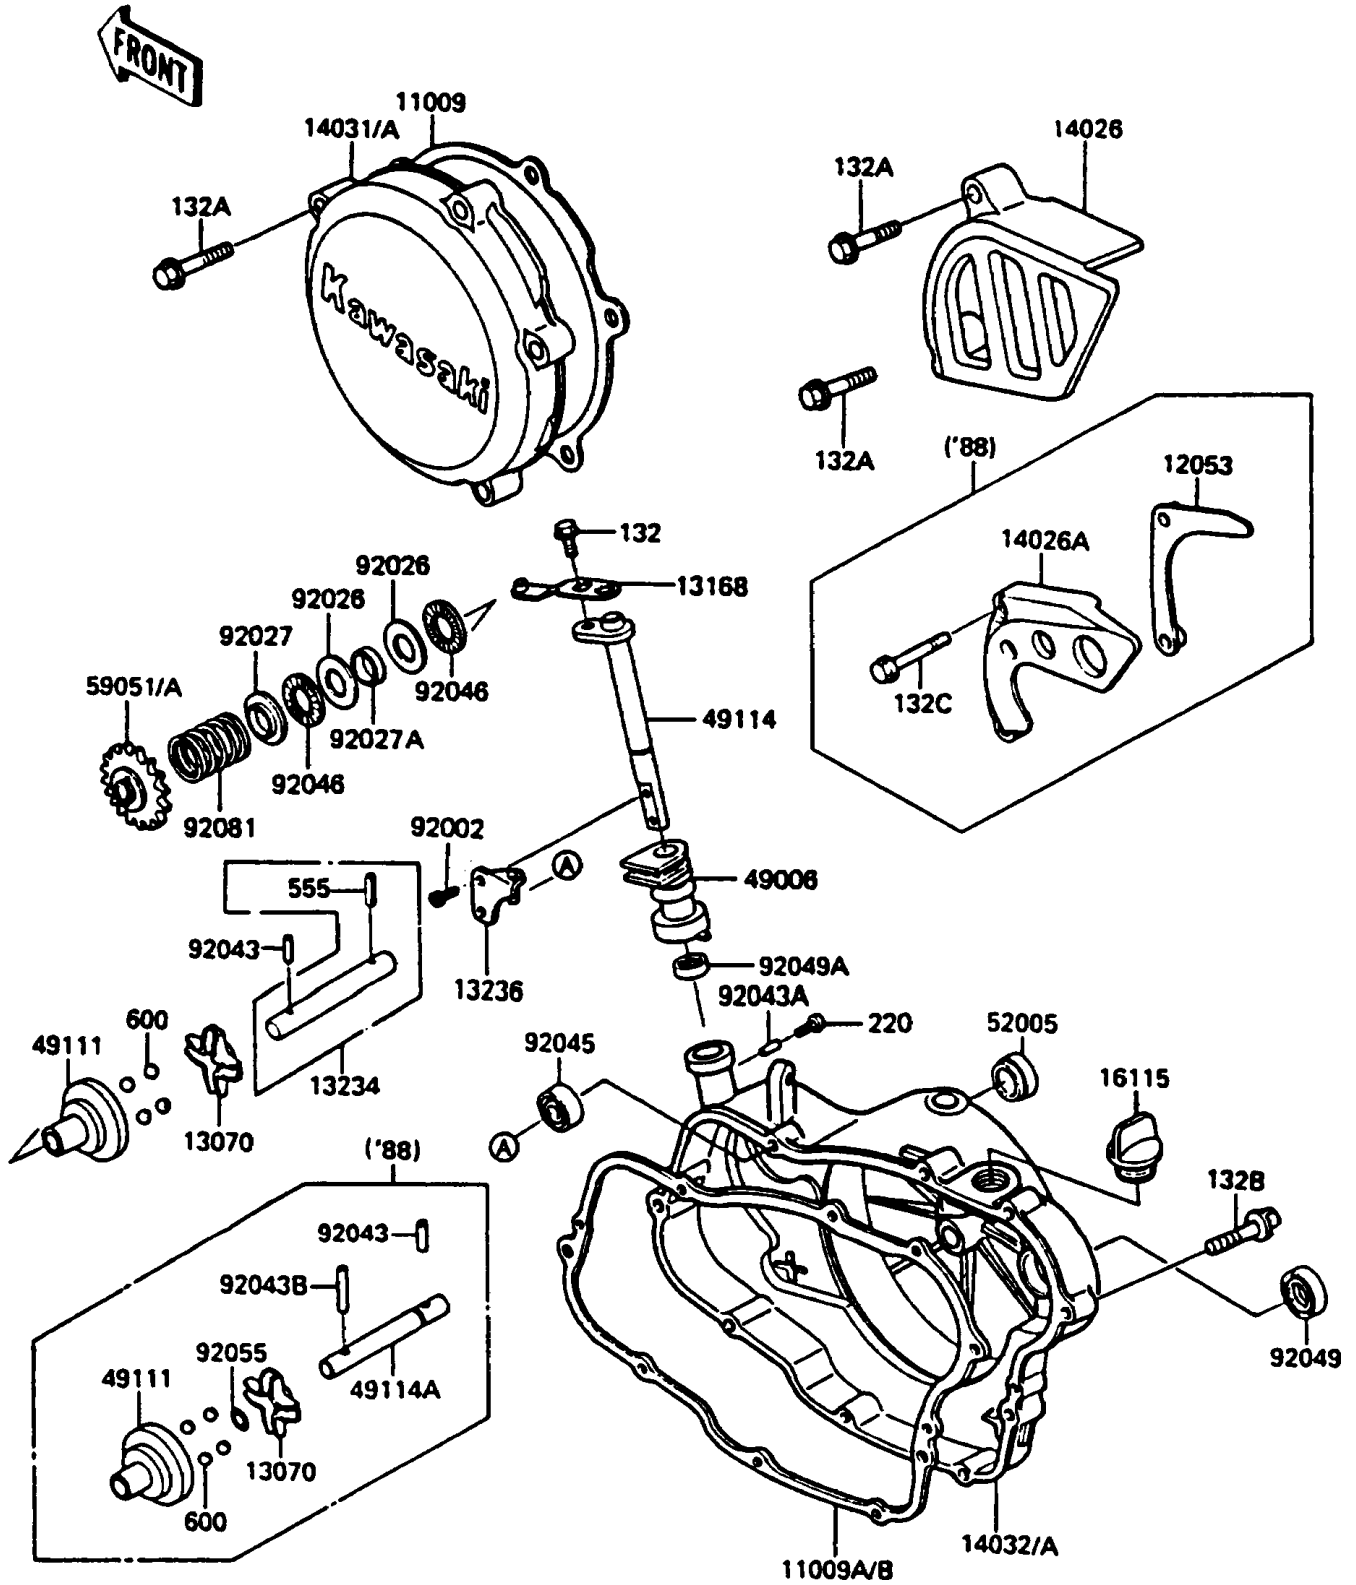

1988 KDX200

PARTS DIAGRAM

Engine Cover(s)

E1431-0183

1988 KDX200

PARTS LIST

Engine Cover(s)

ITEM NAME

PART NUMBER

QUANTITY
