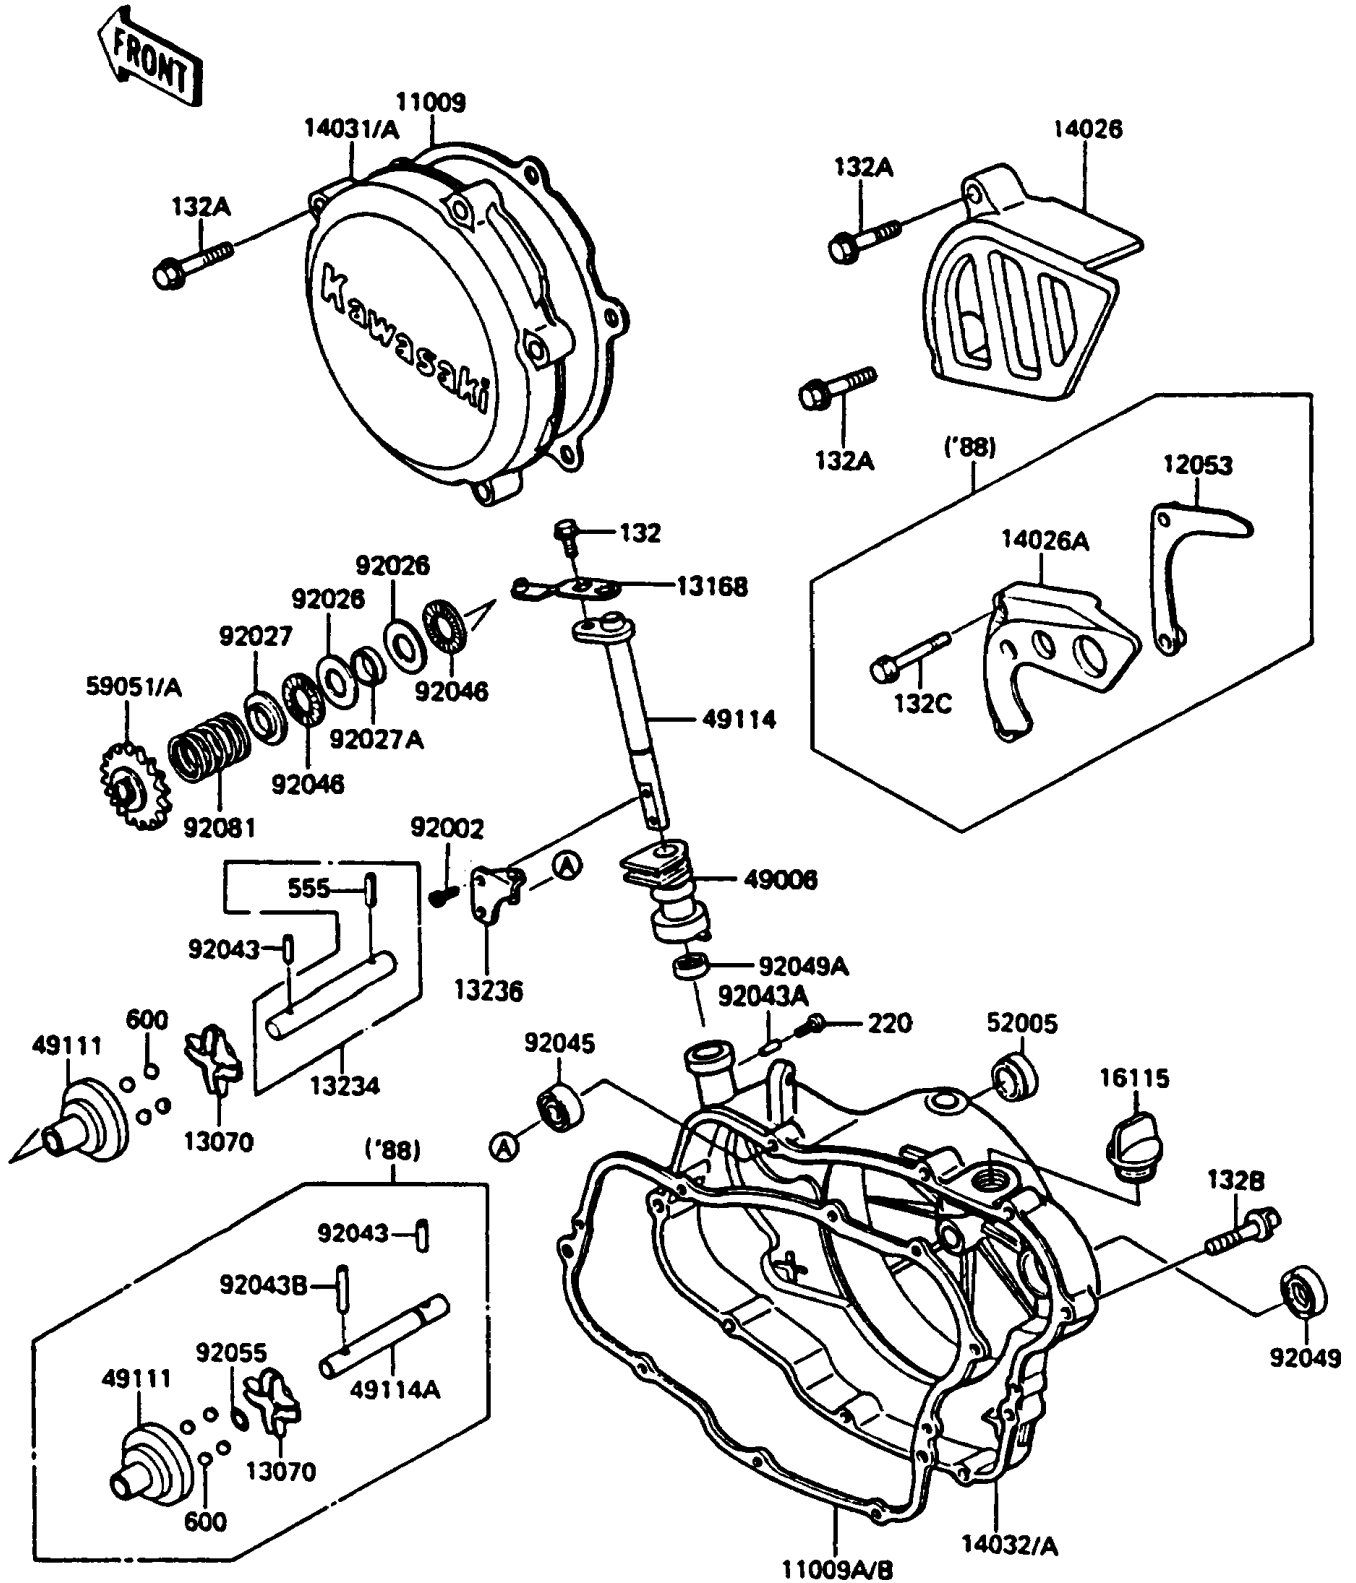

1986 KDX200

PARTS DIAGRAM

Engine Cover(s)

E1431-0183

1986 KDX200

PARTS LIST

Engine Cover(s)

ITEM NAME

PART NUMBER

QUANTITY
