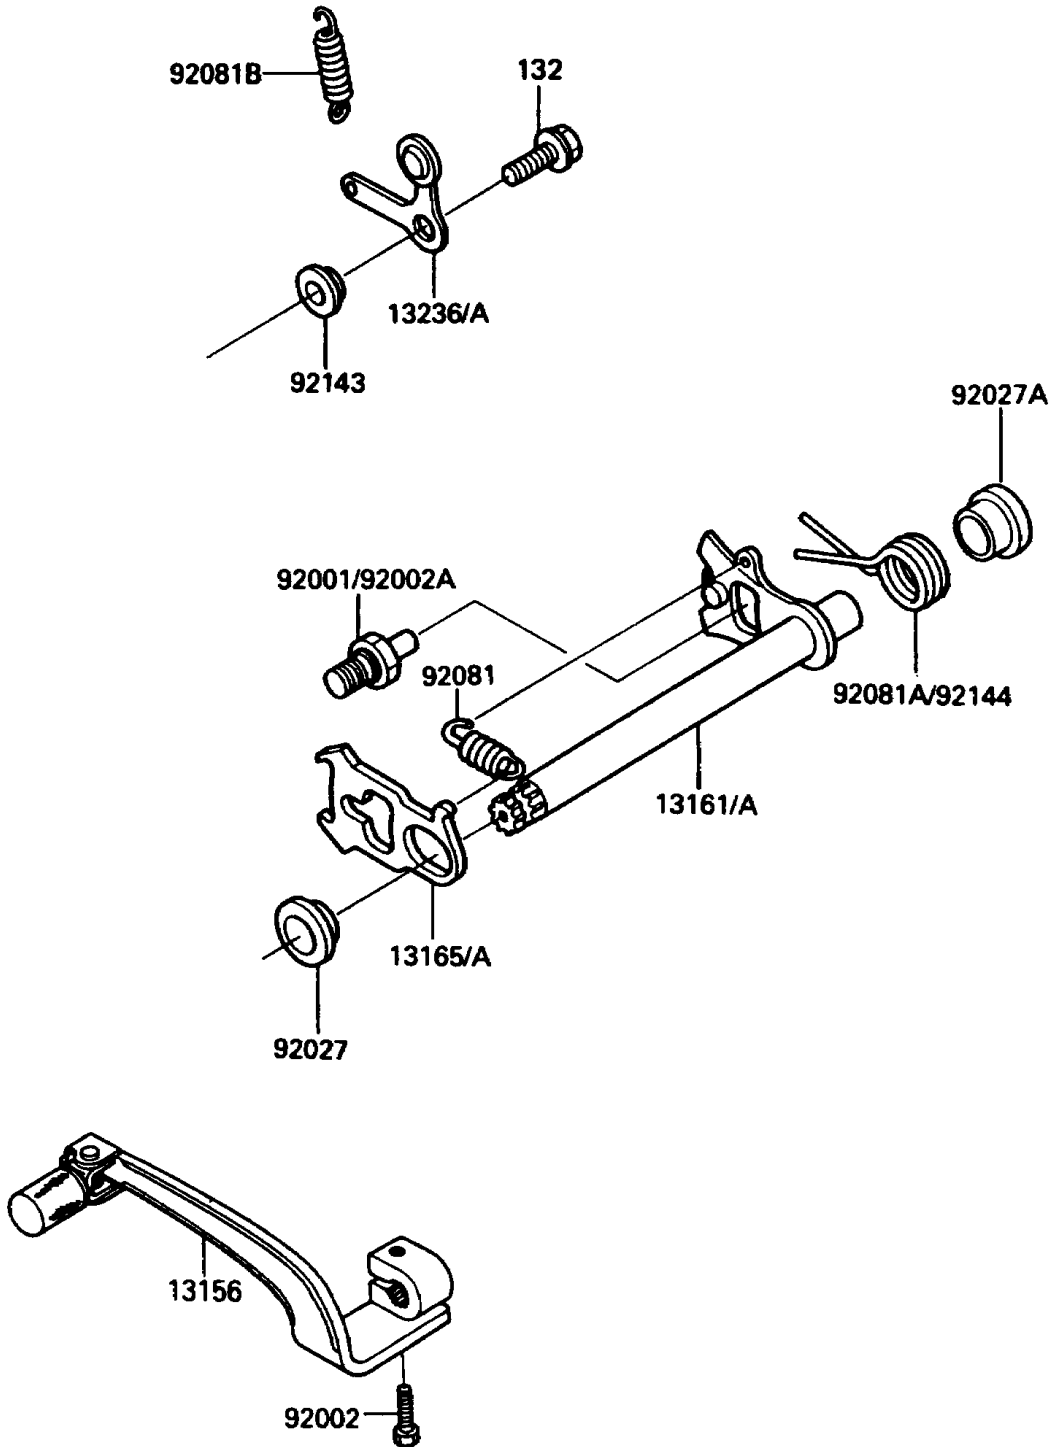

1986 KDX200

PARTS DIAGRAM

Gear Change Mechanism

E1370-0146

1986 KDX200

PARTS LIST

Gear Change Mechanism

ITEM NAME

PART NUMBER

QUANTITY
