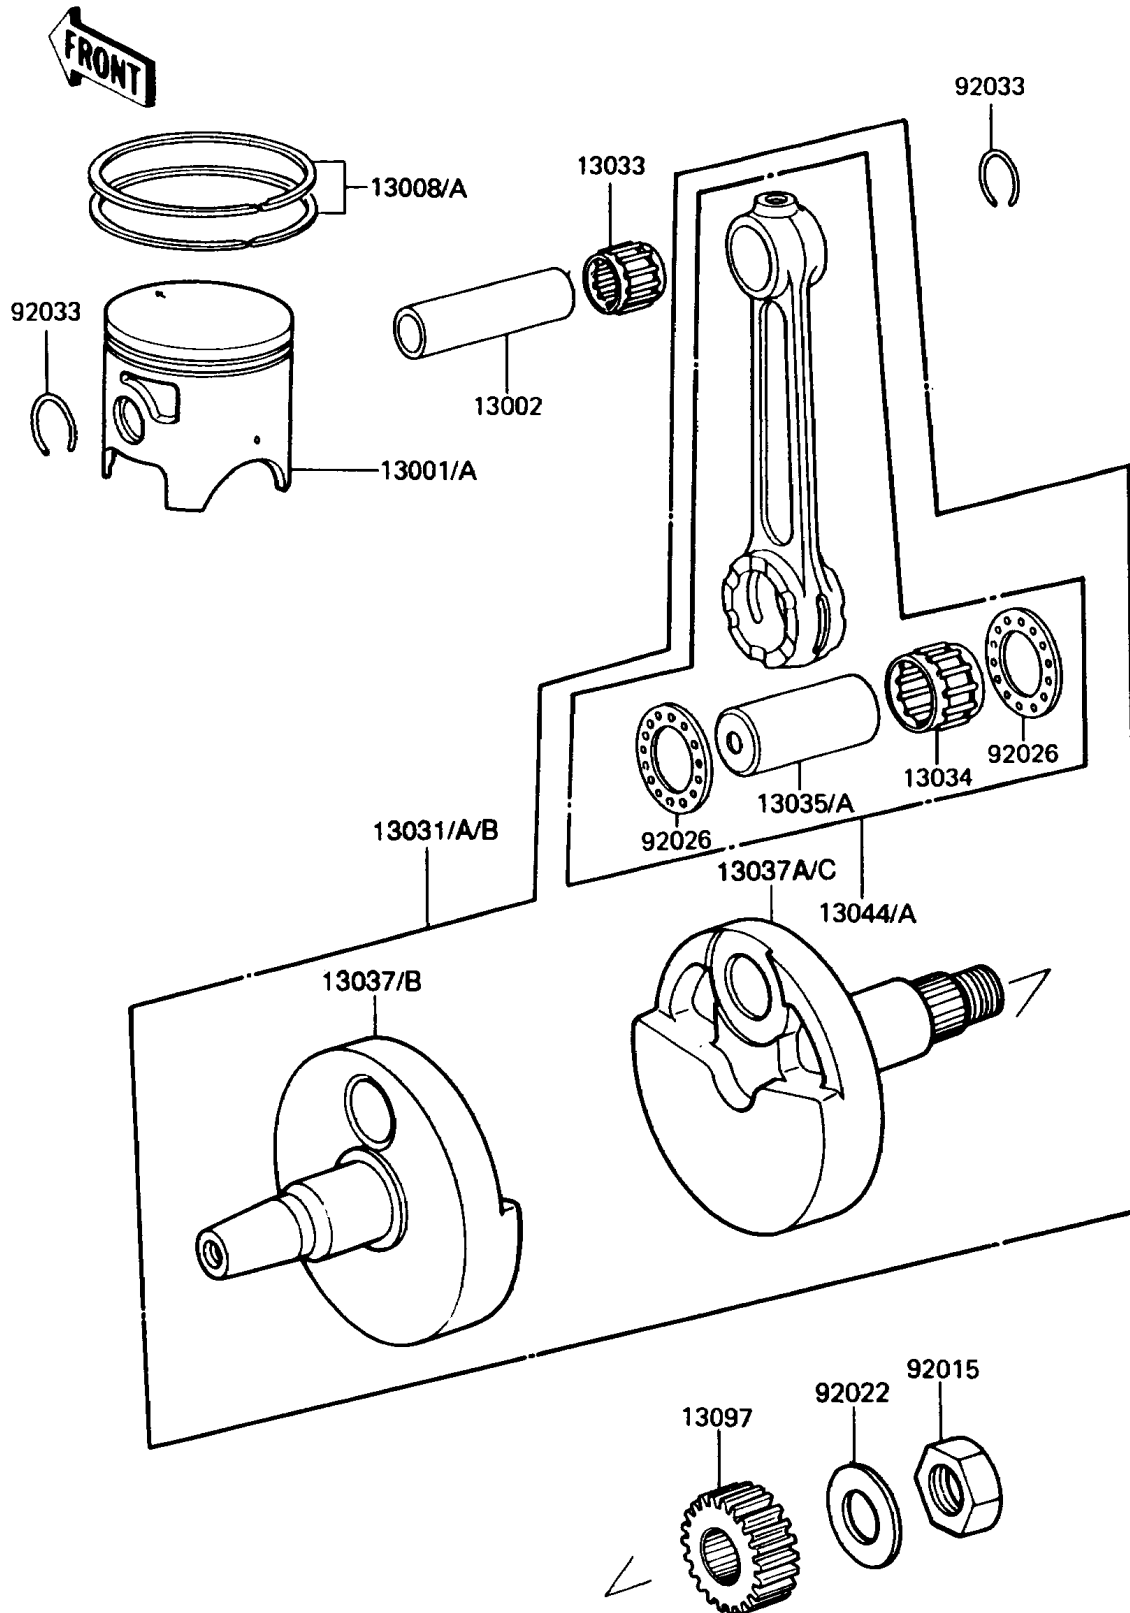

1986 KDX200

PARTS DIAGRAM

Crankshaft/Piston(s)

1986 KDX200

PARTS LIST

Crankshaft/Piston(s)

Kawasaki

Let the Good Times Roll®

ITEM NAME

PART NUMBER

QUANTITY
