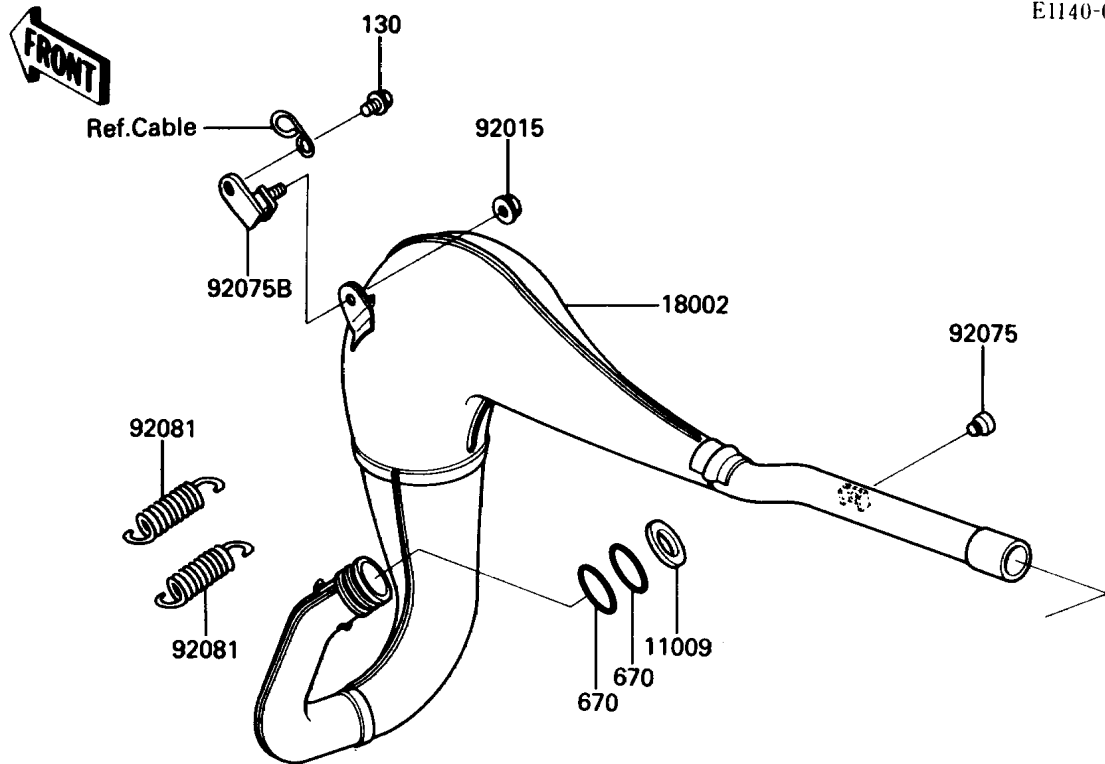

1986 KDX200

PARTS DIAGRAM

Muffler(s)

E1140-0268

1986 KDX200

PARTS LIST

Muffler(s)

Kawasaki

Let the Good Times Roll®

ITEM NAME

PART NUMBER

QUANTITY
