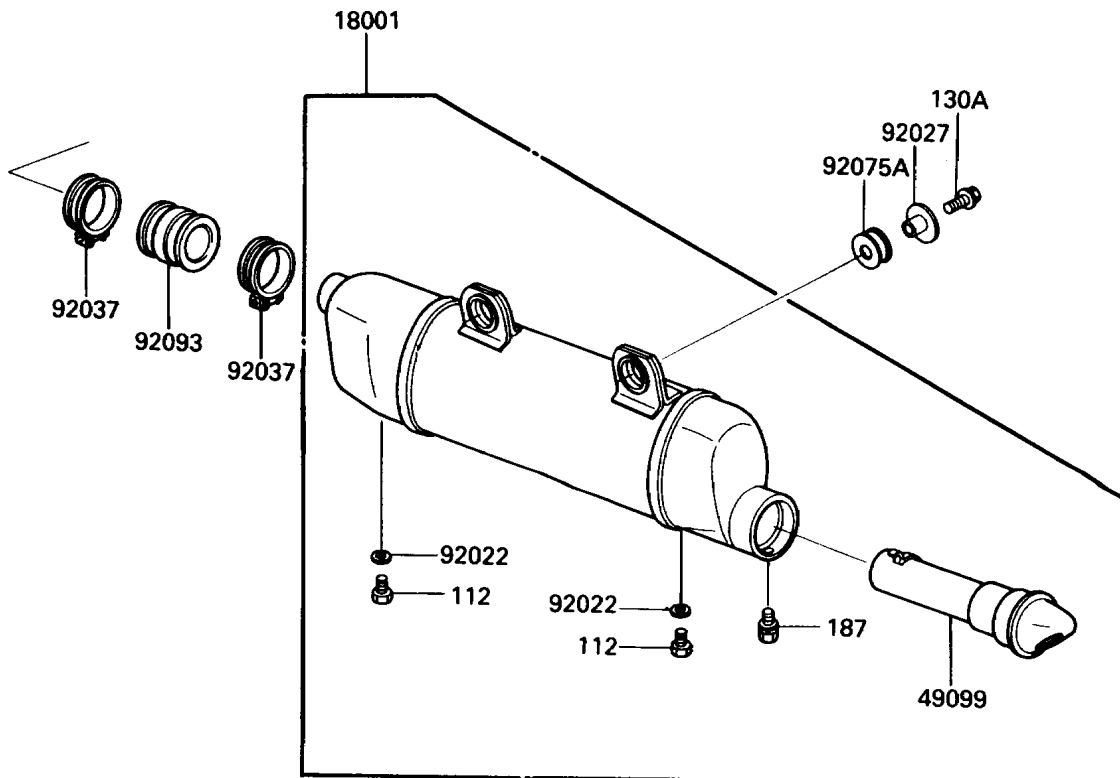

1986 KDX200

PARTS DIAGRAM

Muffler(s)

E1140-0268

1986 KDX200

PARTS LIST

Muffler(s)

Kawasaki

Let the Good Times Roll®

ITEM NAME

PART NUMBER

QUANTITY
