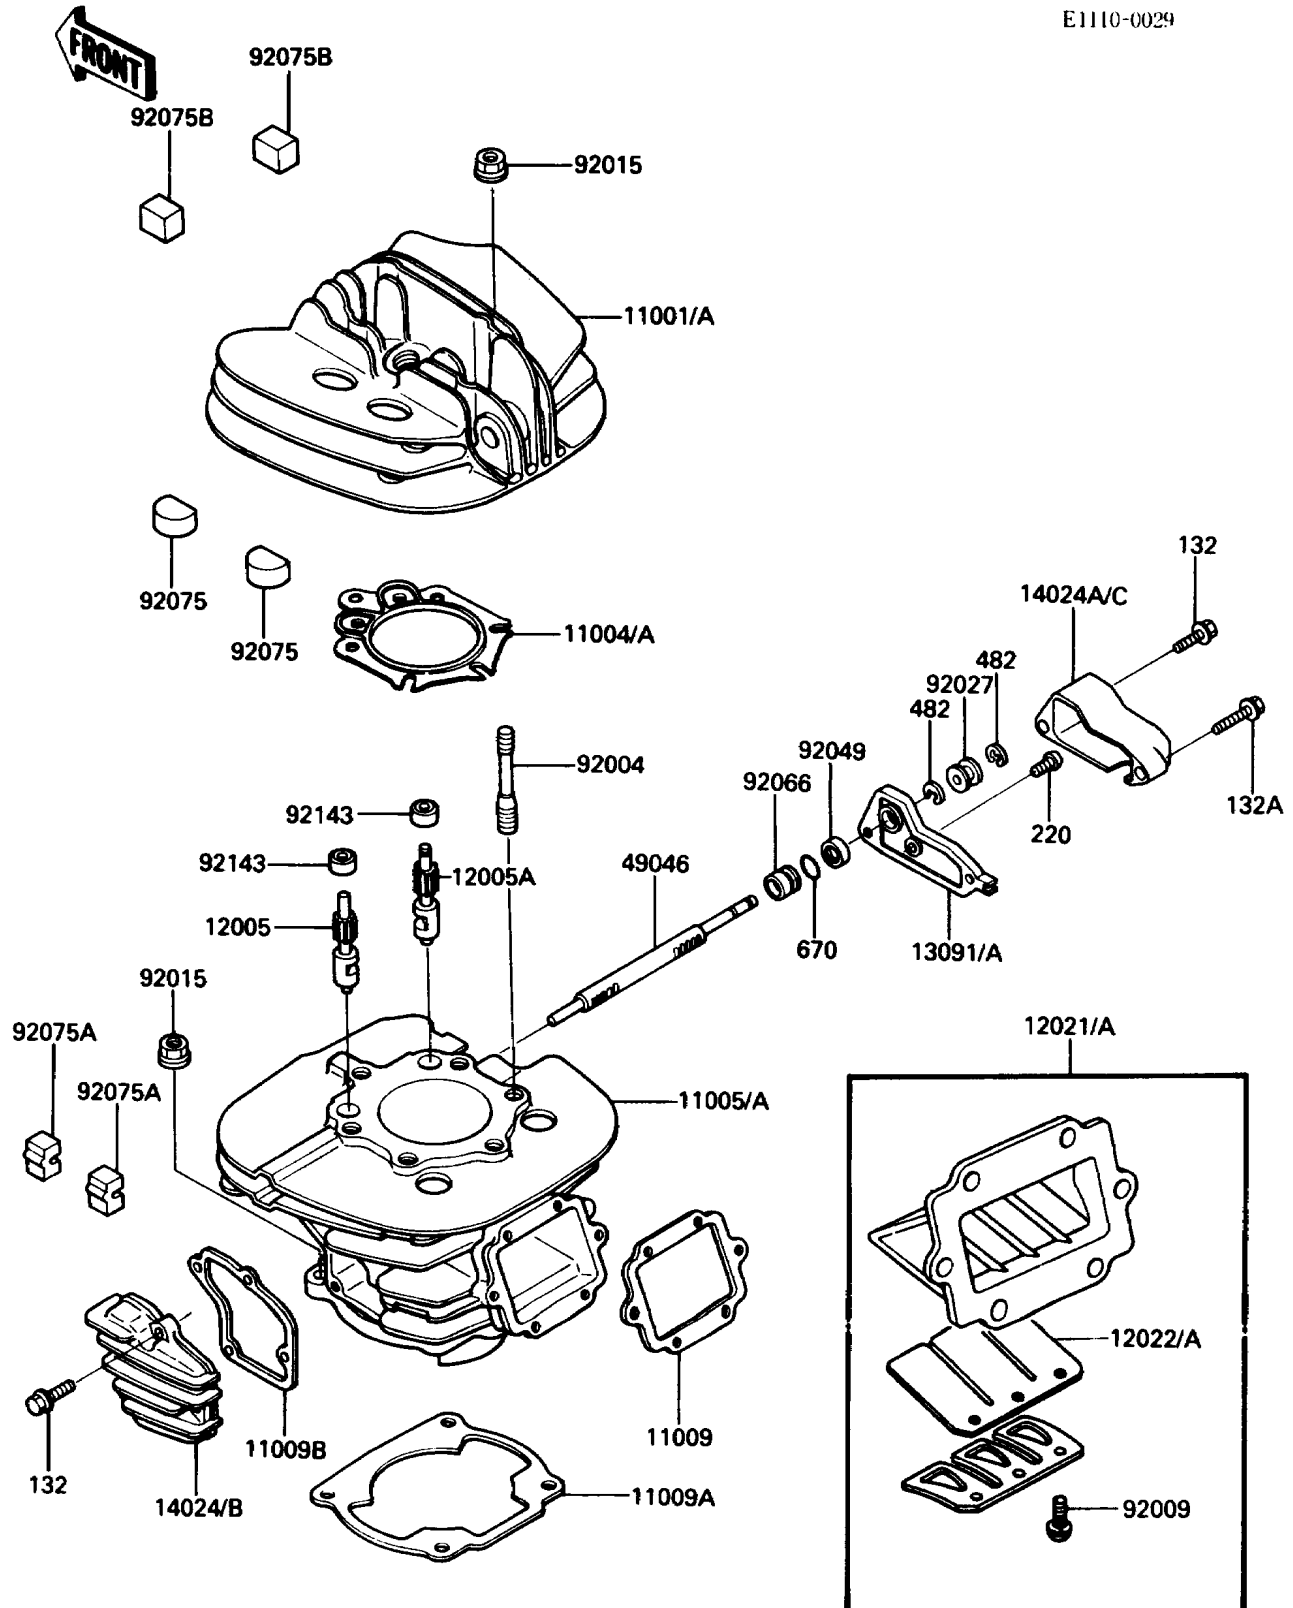

1986 KDX200

PARTS DIAGRAM

Cylinder Head/Cylinder

E1110-0029

1986 KDX200

PARTS LIST

Cylinder Head/Cylinder

Kawasaki

Let the Good Times Roll®

ITEM NAME

PART NUMBER

QUANTITY
