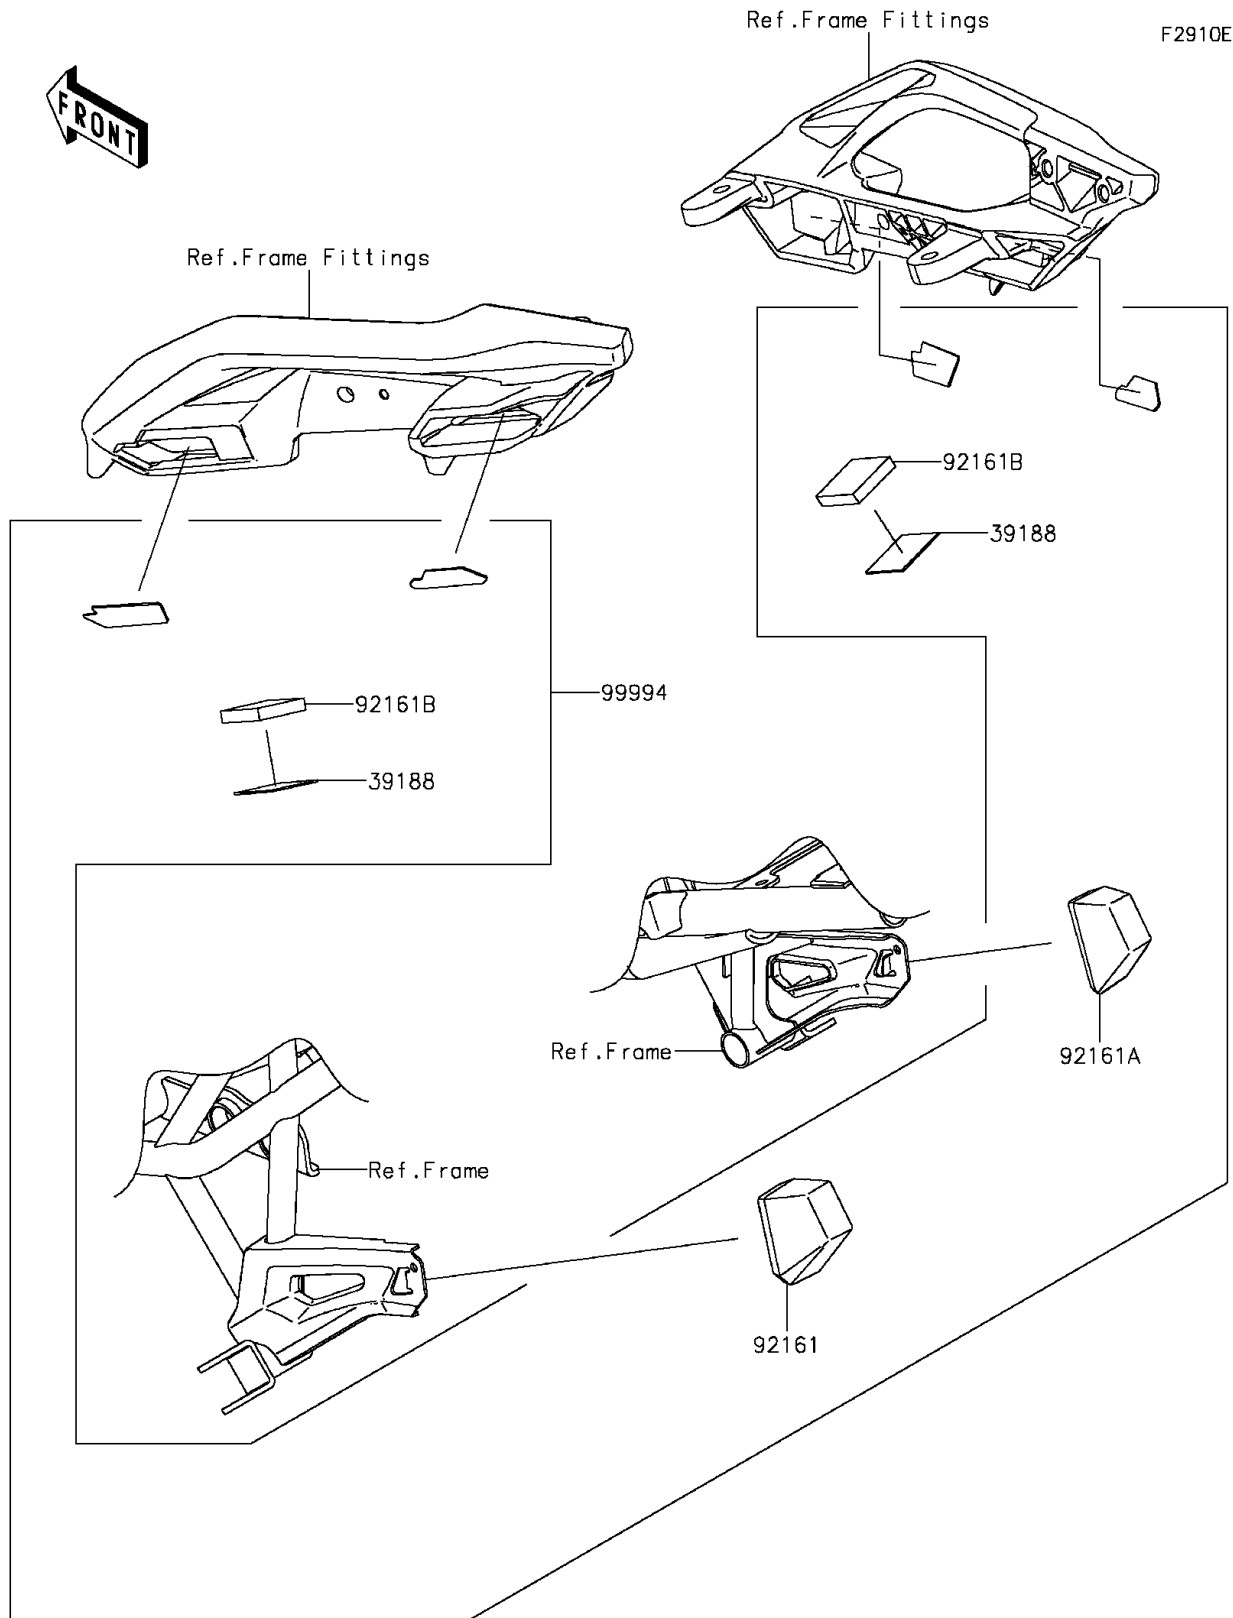

2015 VERSYS® 650 LT Supplement

PARTS DIAGRAM

Bag Fitting Kit

2015 VERSYS® 650 LT Supplement

PARTS LIST

Bag Fitting Kit

ITEM NAME	PART NUMBER	QUANTITY
-----------	-------------	----------
