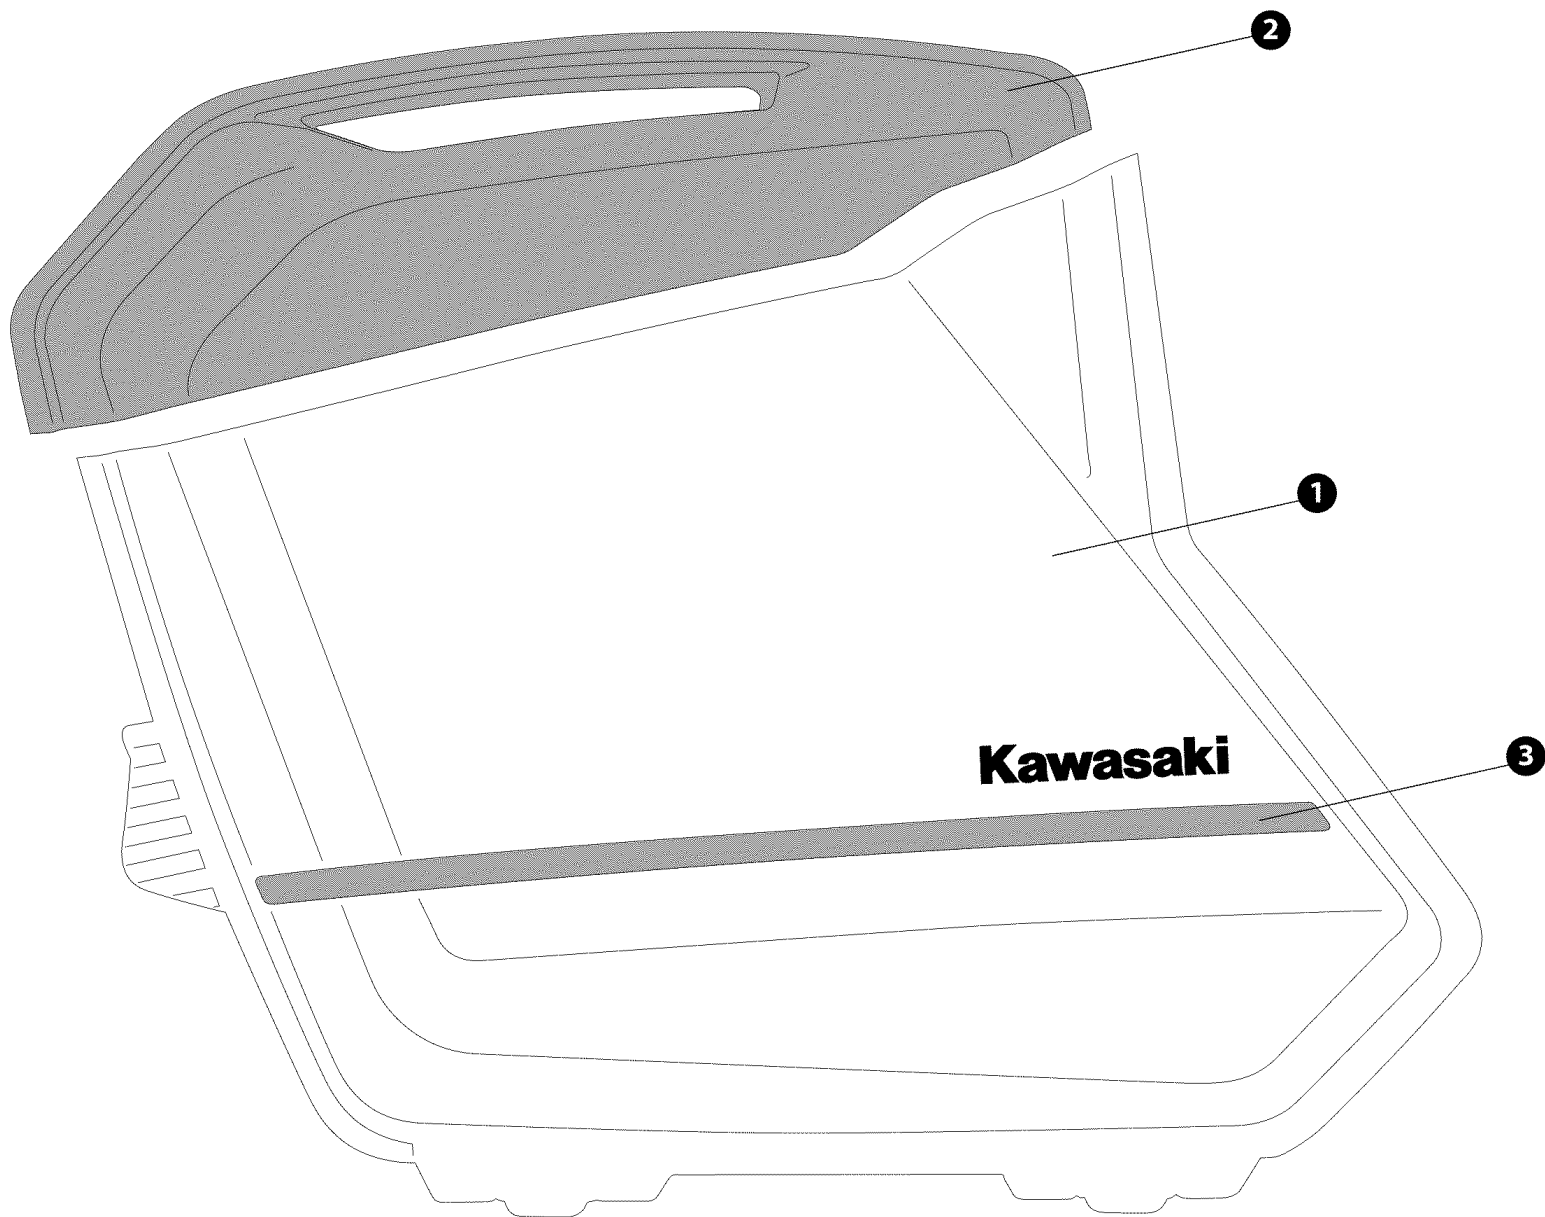

2015 VERSYS® 650 LT Supplement

PARTS DIAGRAM

Saddlebags/Color Panels/Color Trim

2015 VERSYS® 650 LT Supplement

PARTS LIST

Saddlebags/Color Panels/Color Trim

ITEM NAME	PART NUMBER	QUANTITY
-----------	-------------	----------
