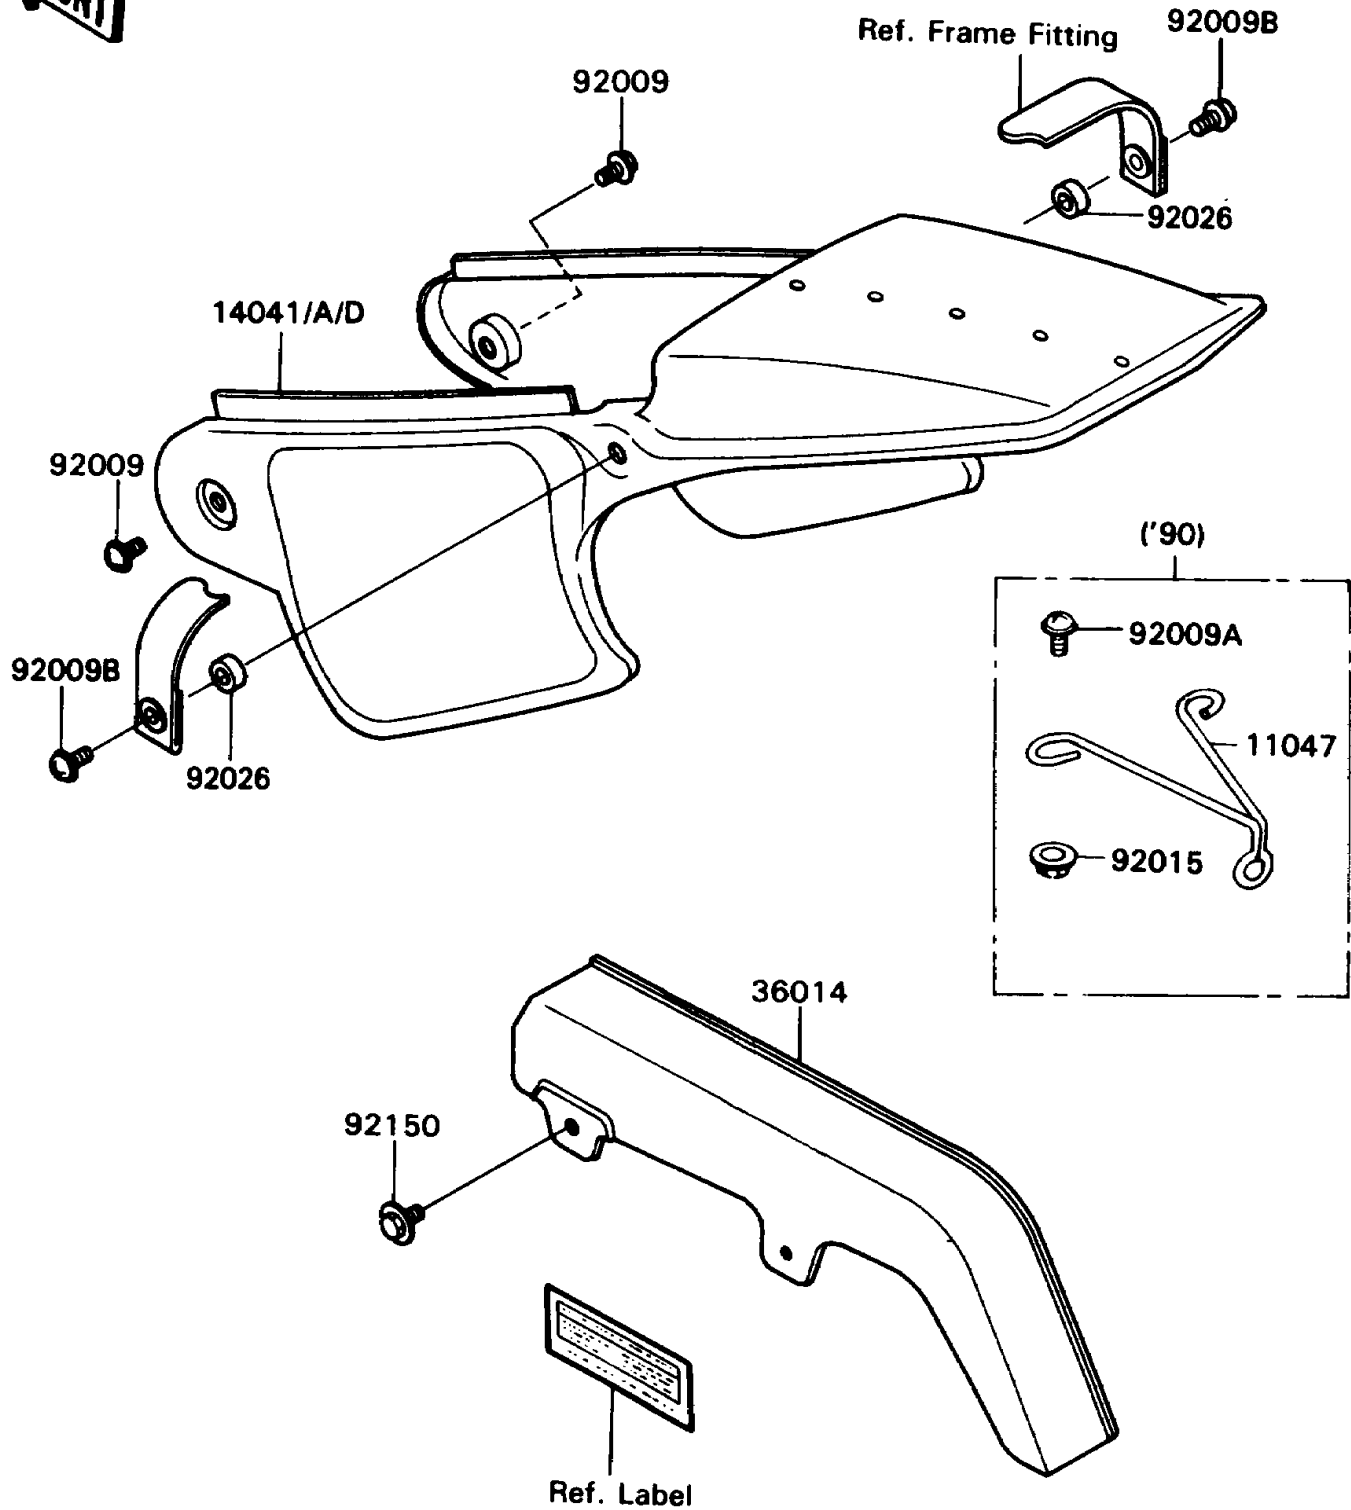

1989 KD80

PARTS DIAGRAM

Side Covers/Chain Cover

F2610-0359

1989 KD80

PARTS LIST

Side Covers/Chain Cover

Kawasaki

Let the Good Times Roll®

ITEM NAME

PART NUMBER

QUANTITY
