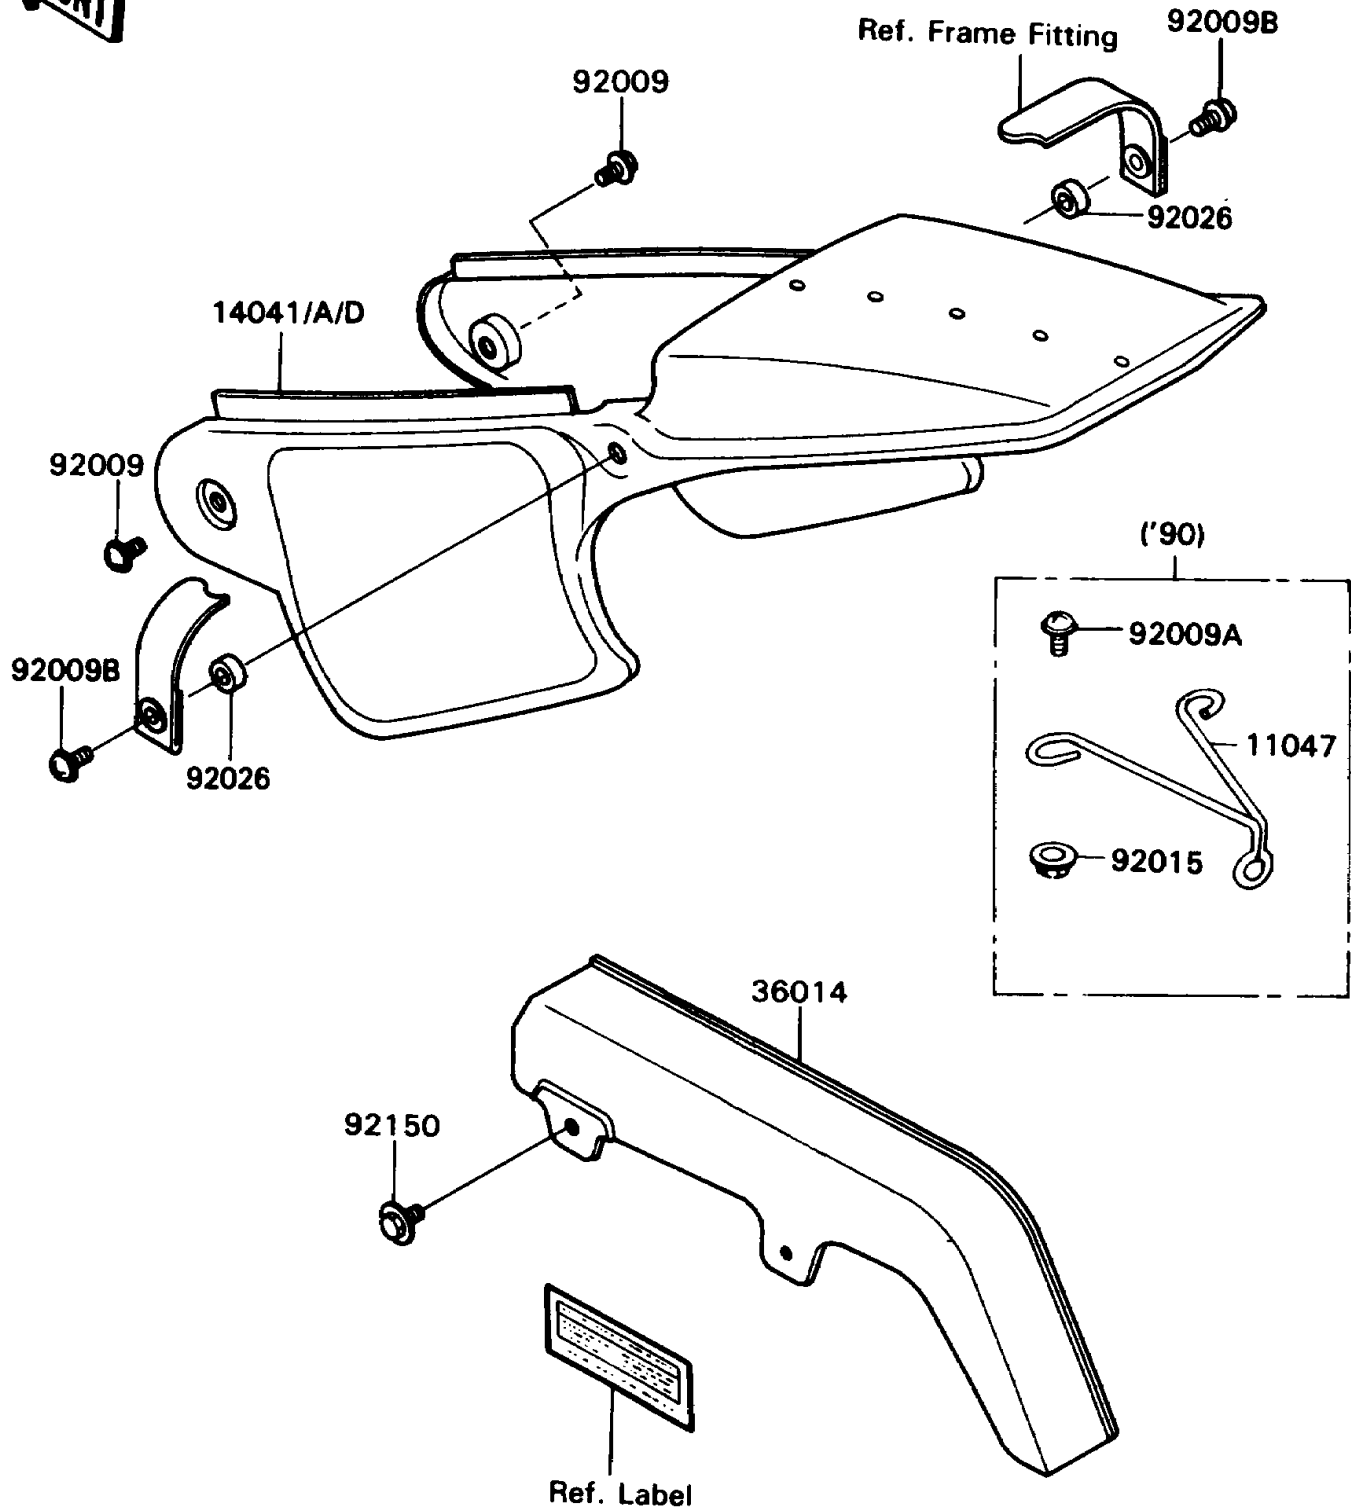

1989 KD80

PARTS DIAGRAM

Side Covers/Chain Cover

F2610-0359

1989 KD80

PARTS LIST

Side Covers/Chain Cover

ITEM NAME	PART NUMBER	QUANTITY
COVER-COMP,SIDE,L.GREEN (Ref # 14041)	14041-5003-6W	1
COVER-COMP,SIDE,P.WHITE (Ref # 14041A)	14041-5004-6F	1
CASE-CHAIN (Ref # 36014)	36014-1152	1
SCREW,6X10,WHITE (Ref # 92009)	92009-1286	2
SCREW,6X22 (Ref # 92009B)	92009-1441	2
SPACER,8X16X5.5 (Ref # 92026)	92026-1352	2
BOLT,6X14 (Ref # 92150)	92150-1133	2