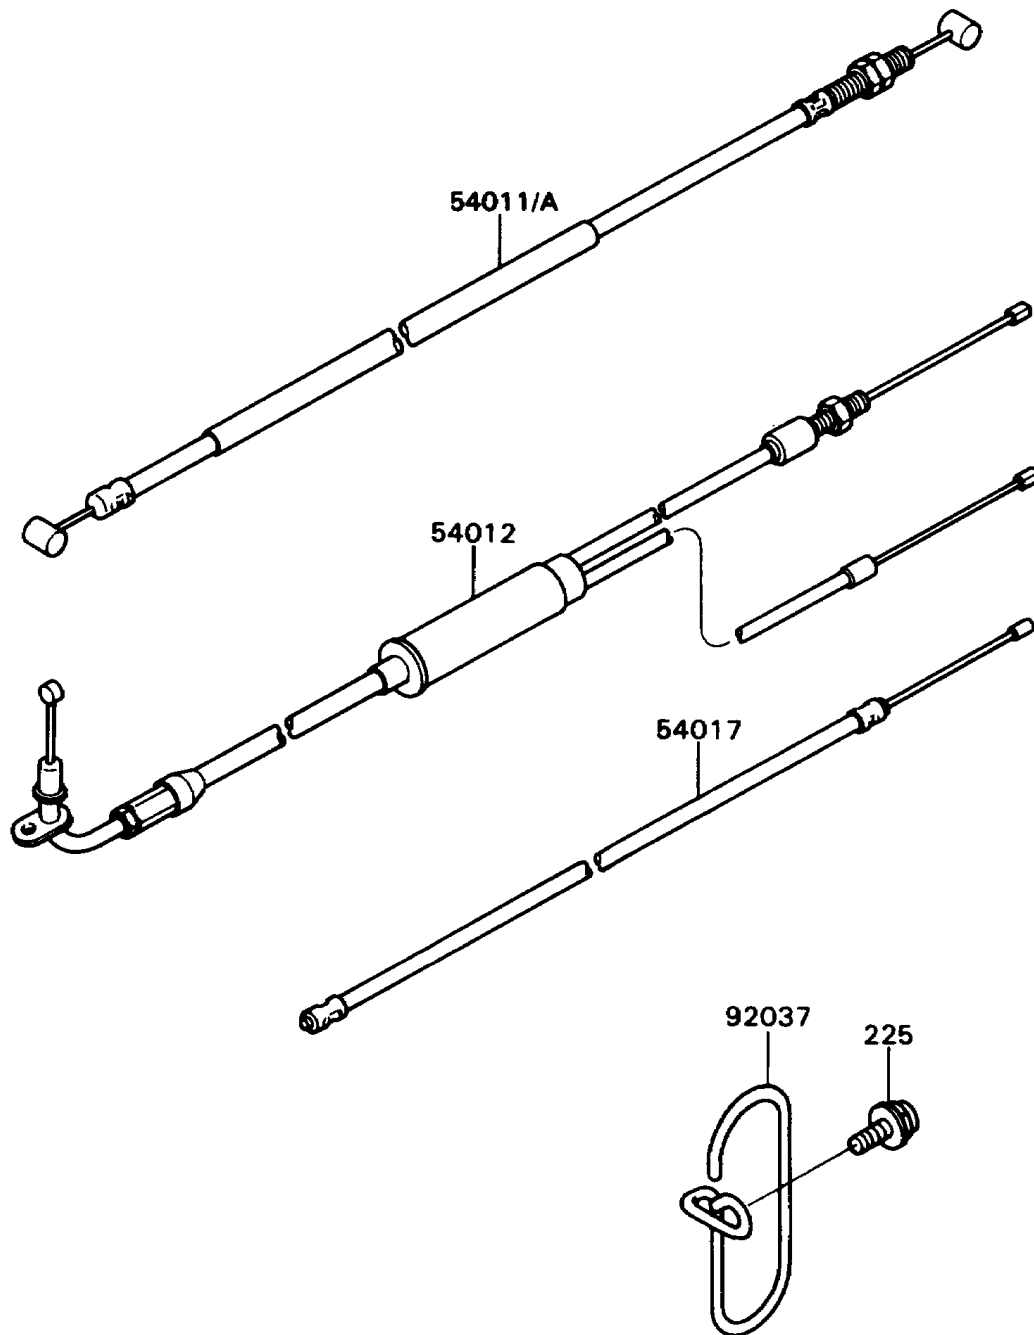

1989 KD80

PARTS DIAGRAM

Cables

F2540-0290

1989 KD80

PARTS LIST

Cables

Kawasaki

Let the Good Times Roll®

ITEM NAME

PART NUMBER

QUANTITY
