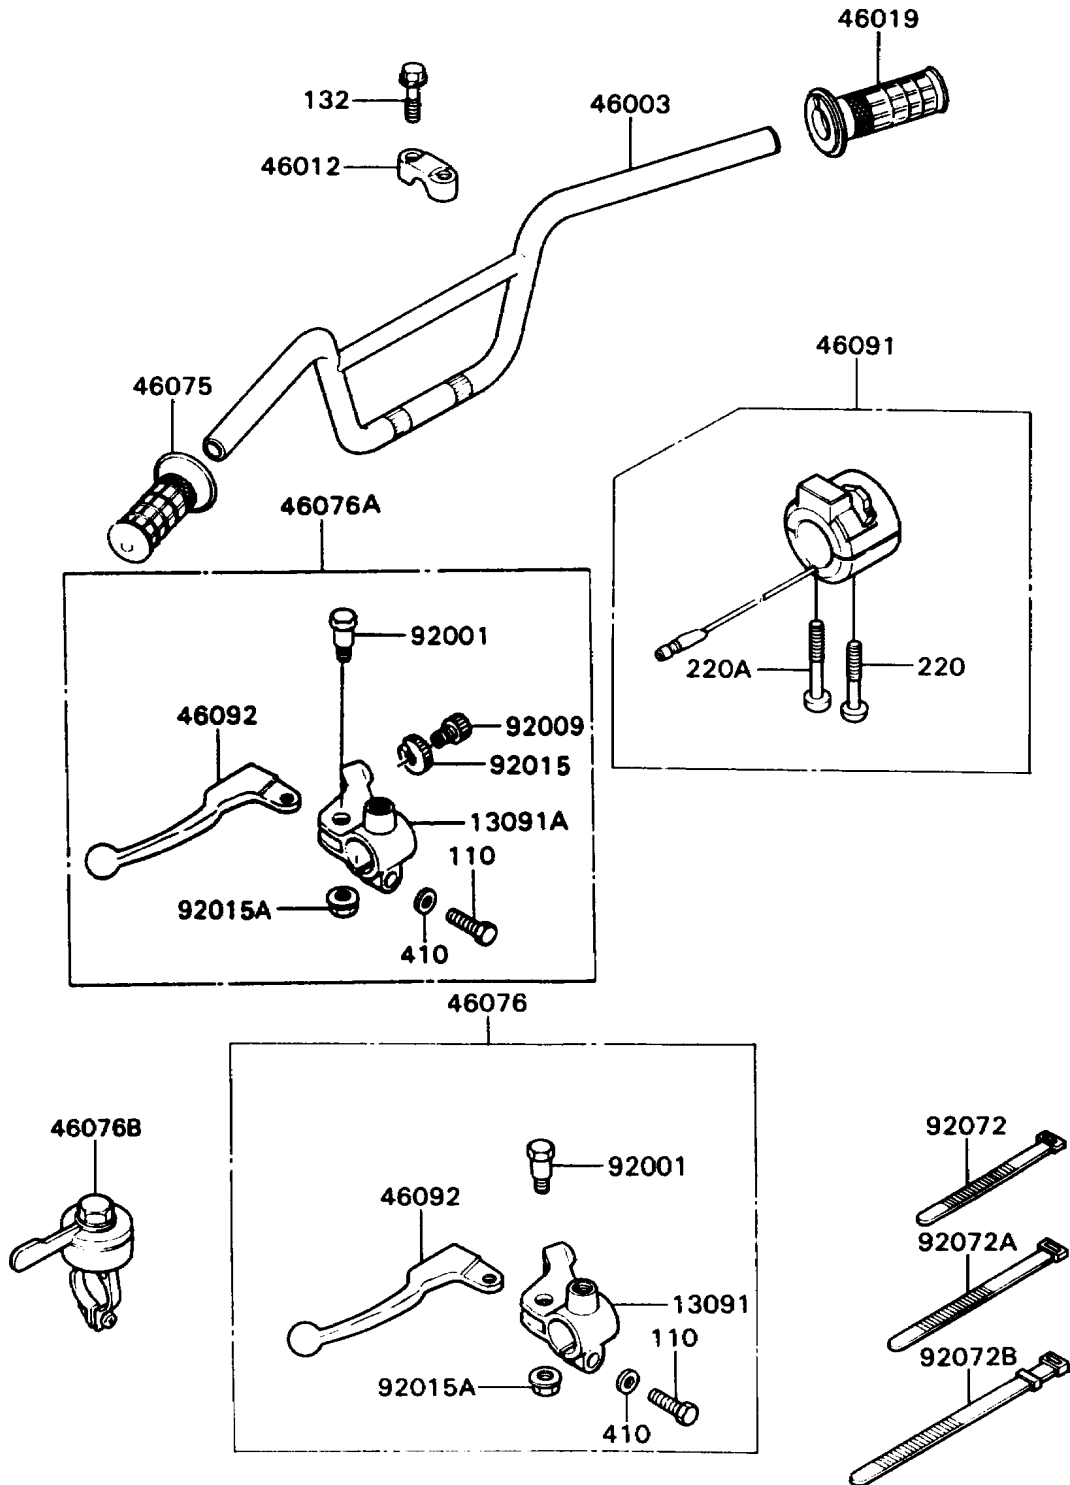

1990 KD80

PARTS DIAGRAM

Handlebar

Kawasaki

Let the Good Times Roll®

F2310-0428

1990 KD80

PARTS LIST

Handlebar

Kawasaki

Let the Good Times Roll®

ITEM NAME

PART NUMBER

QUANTITY
