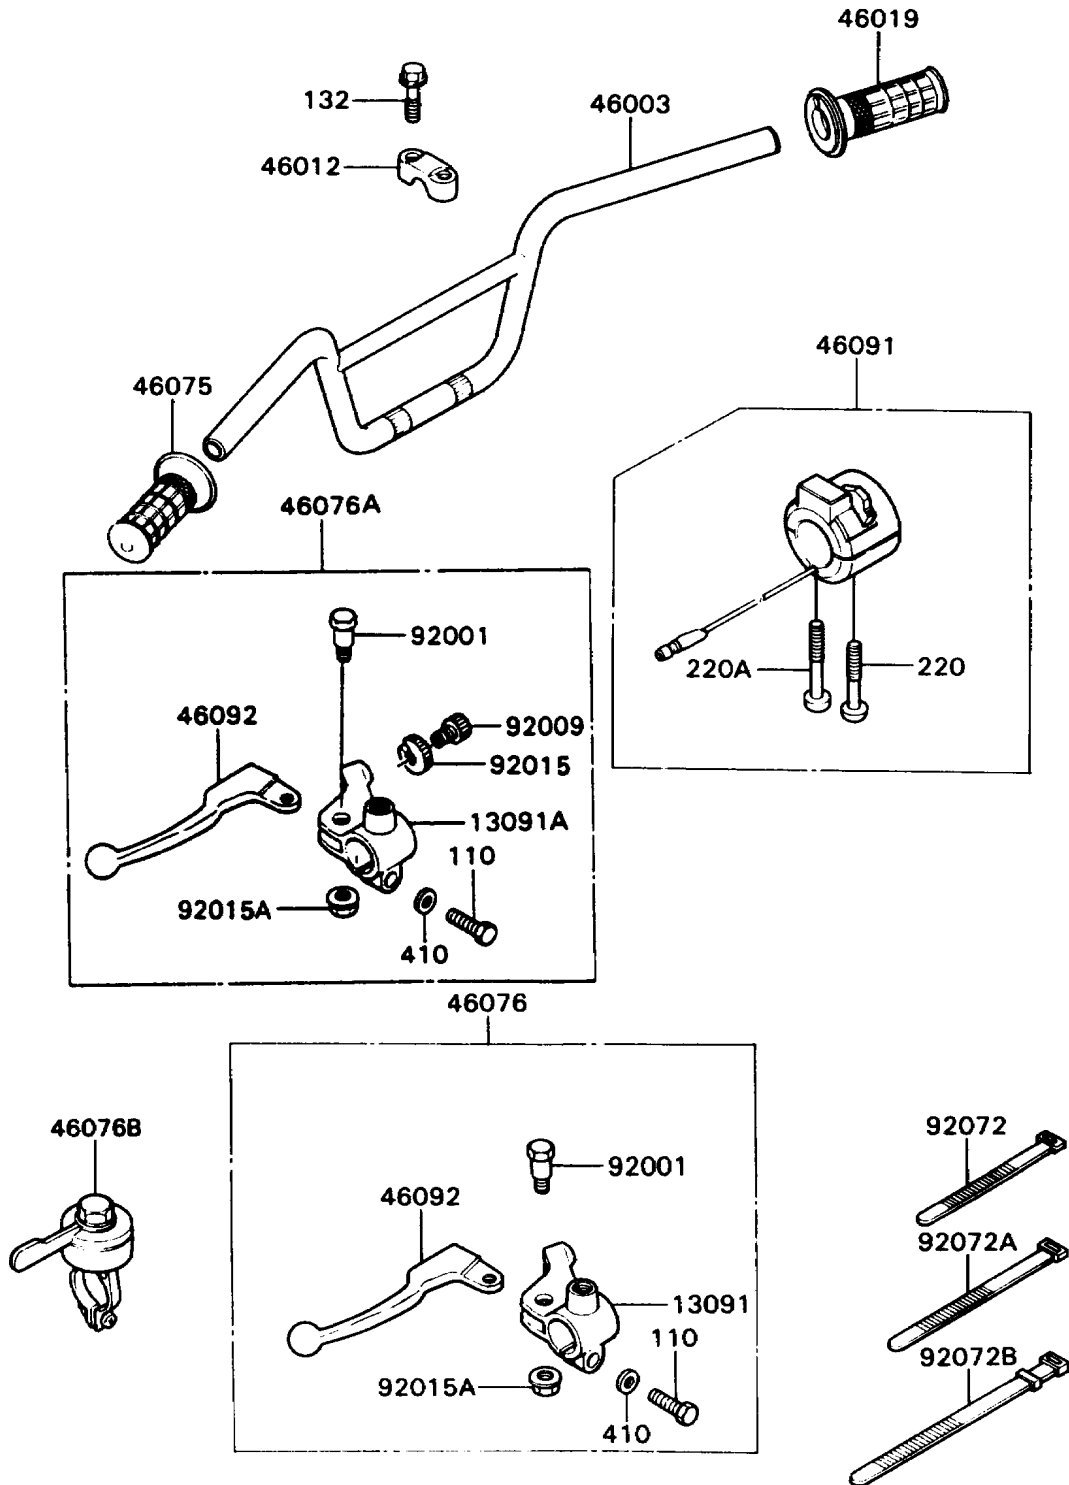

1989 KD80

PARTS DIAGRAM

Handlebar

Kawasaki

Let the Good Times Roll®

F2310-0428

1989 KD80

PARTS LIST

Handlebar

ITEM NAME

PART NUMBER

QUANTITY
