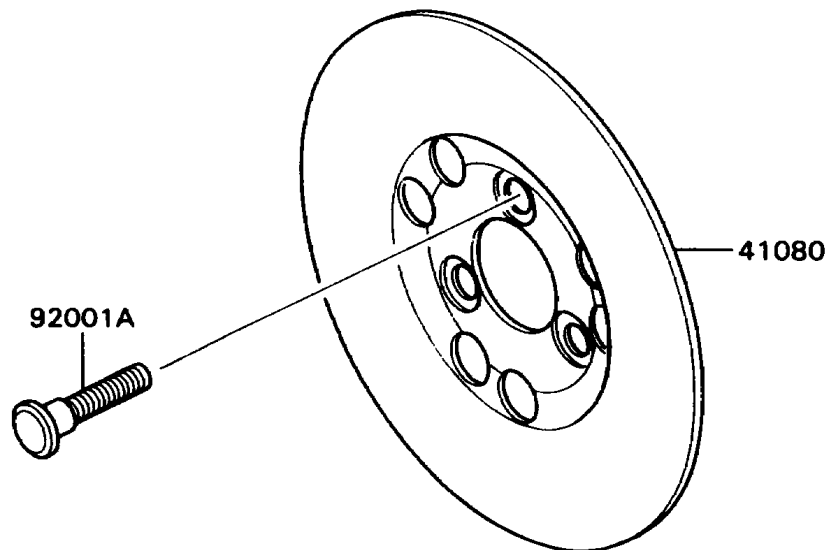

1989 KD80

PARTS DIAGRAM

Front Brake

F2292-0109

1989 KD80

PARTS LIST

Front Brake

ITEM NAME

PART NUMBER

QUANTITY
