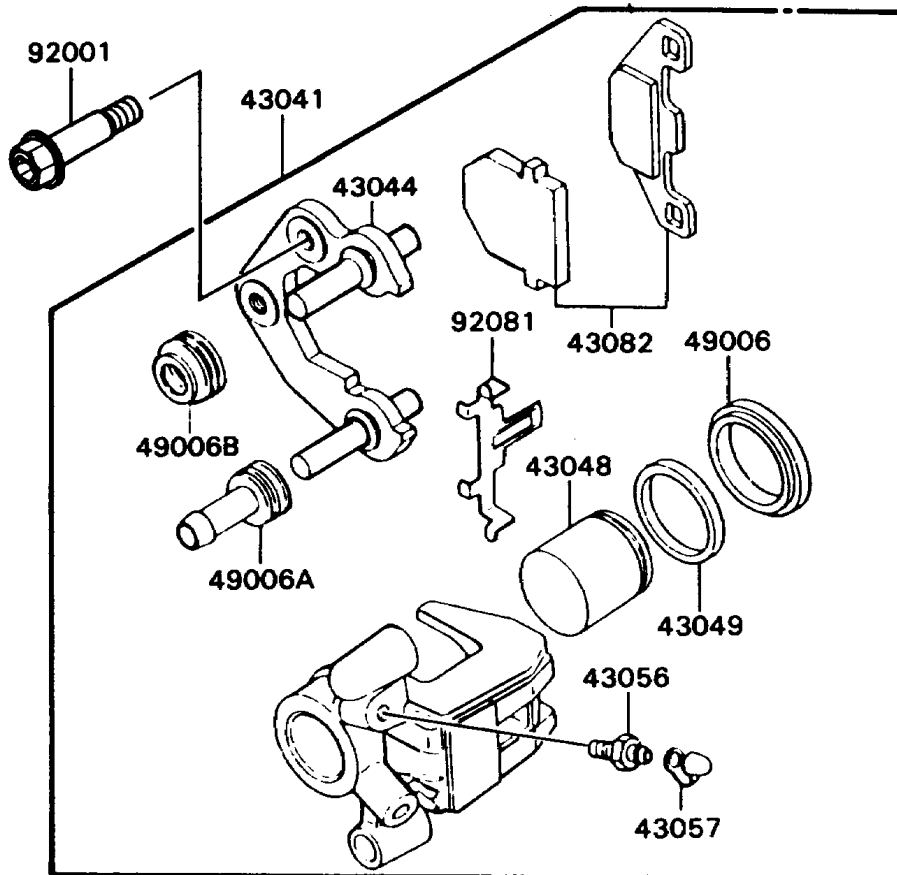

1989 KD80

PARTS DIAGRAM

Front Brake

F2292-0109

1989 KD80

PARTS LIST

Front Brake

ITEM NAME

PART NUMBER

QUANTITY
