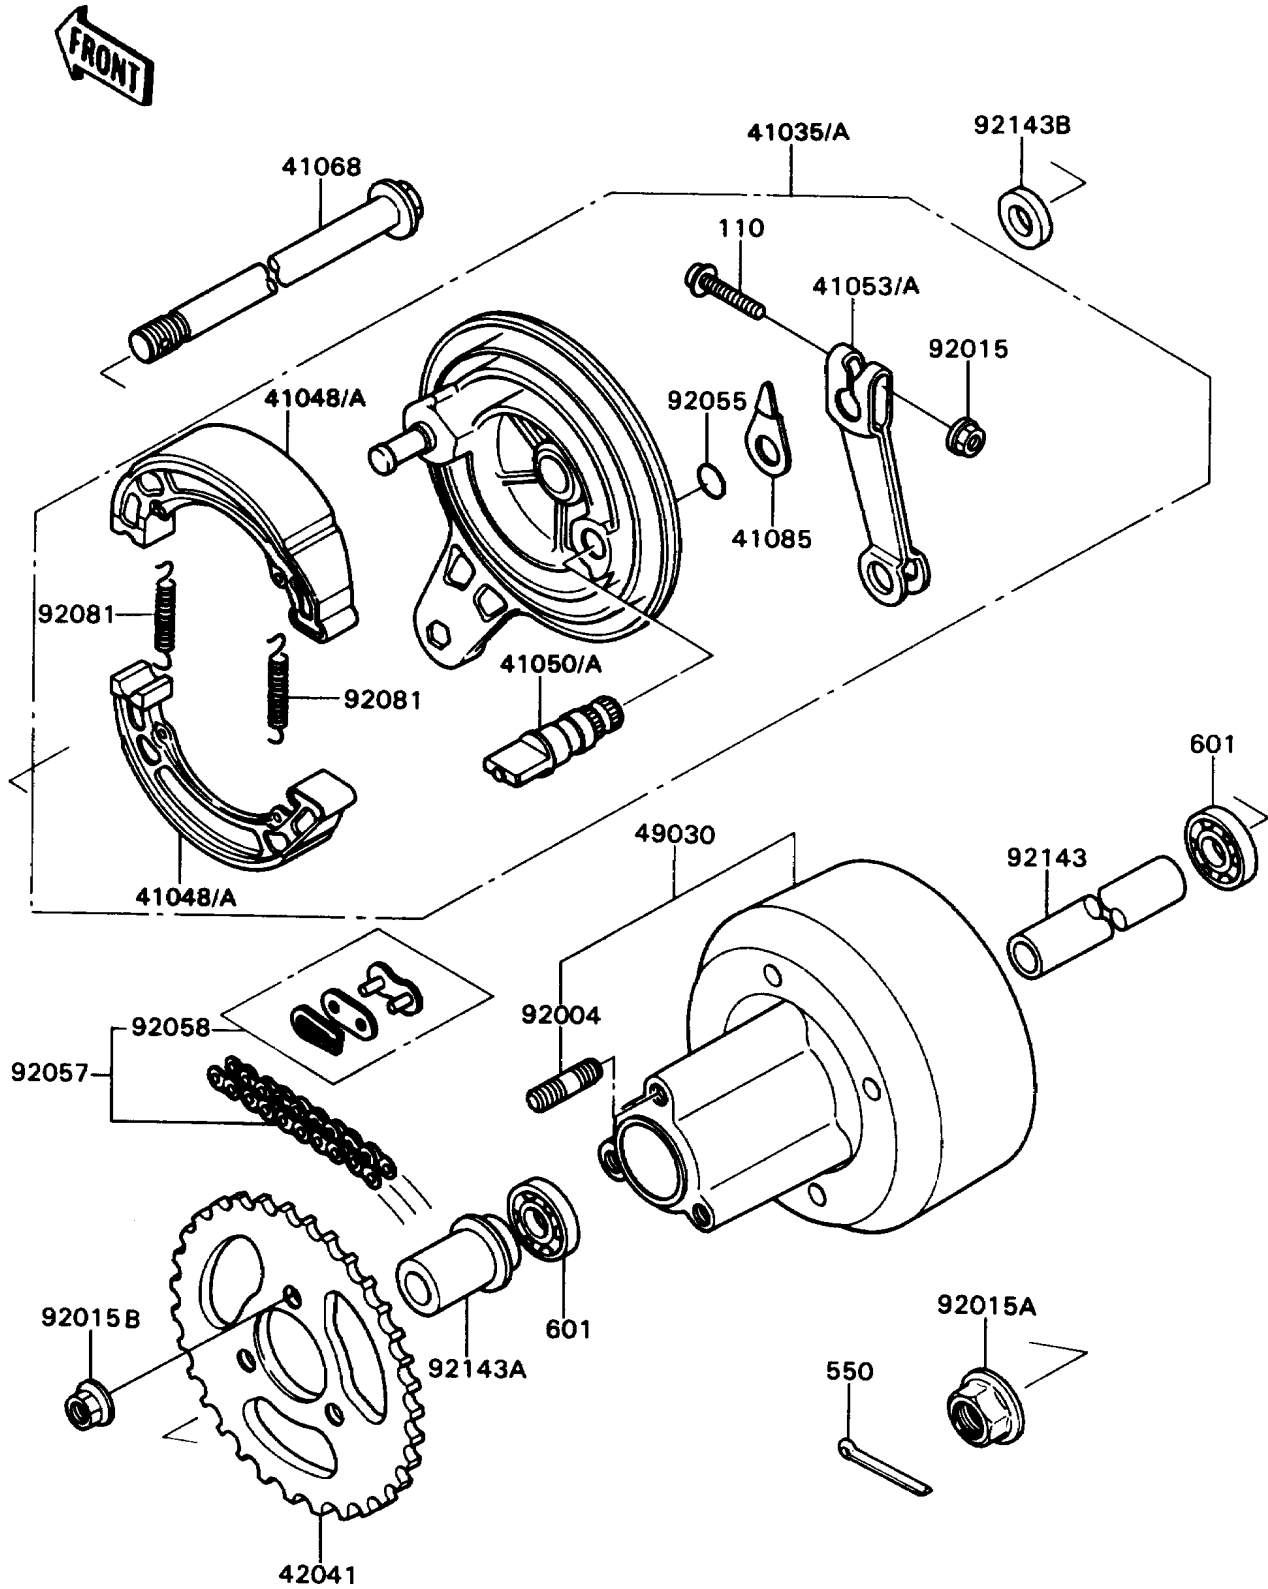

1989 KD80

PARTS DIAGRAM

Rear Hub

F2240-0214

1989 KD80

PARTS LIST

Rear Hub

ITEM NAME

PART NUMBER

QUANTITY
