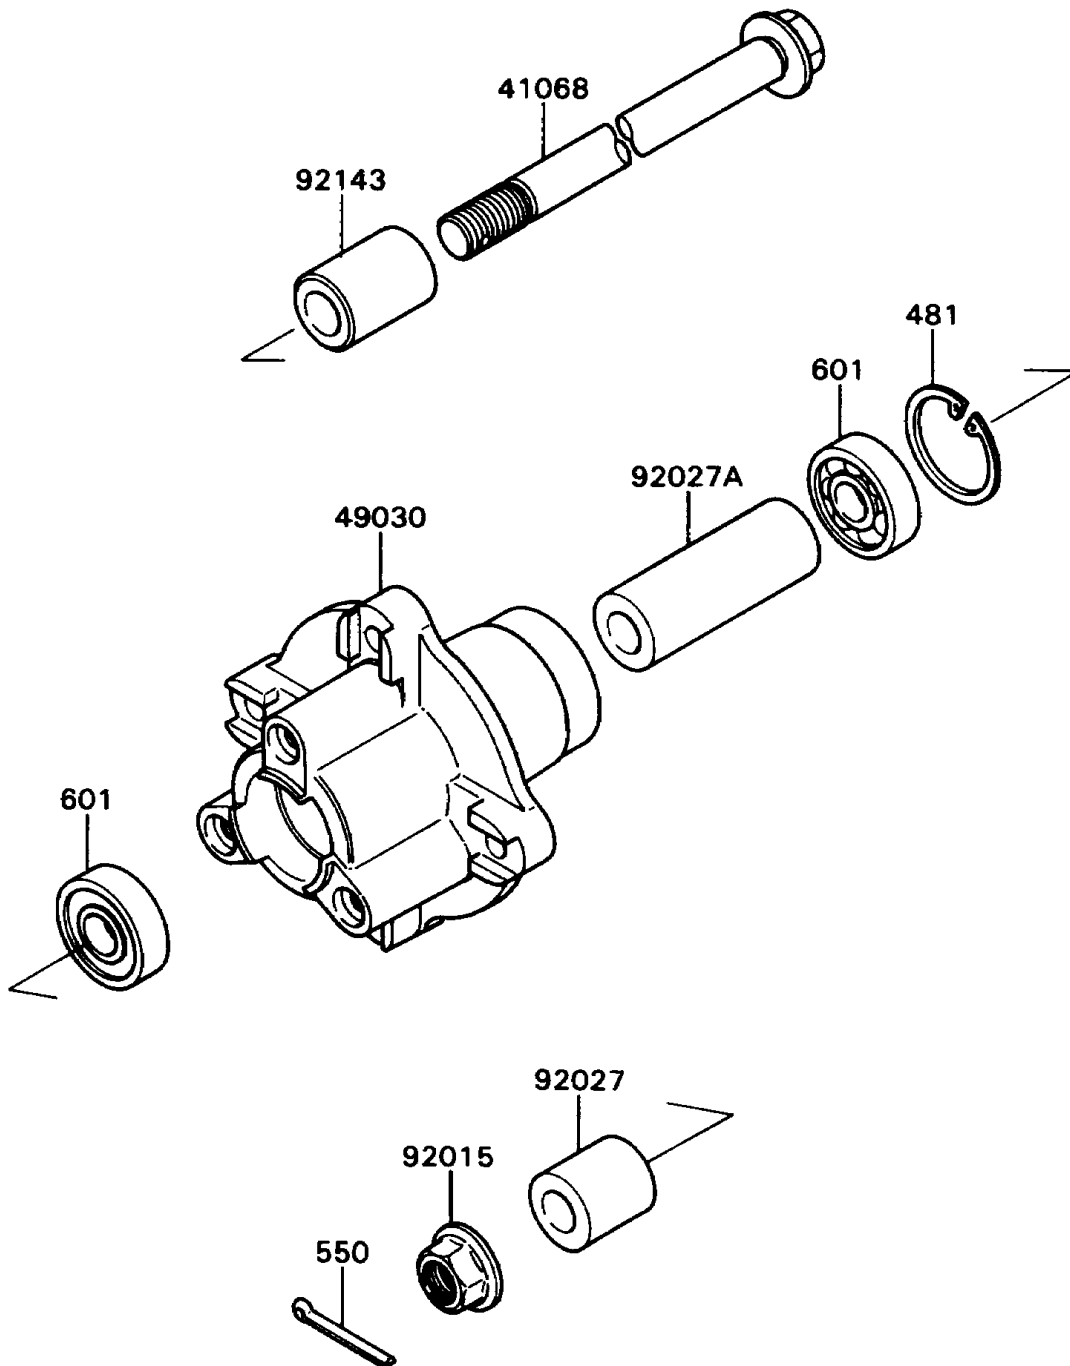

1990 KD80

PARTS DIAGRAM

Front Hub

F2230-0165

1990 KD80

PARTS LIST

Front Hub

ITEM NAME

PART NUMBER

QUANTITY
