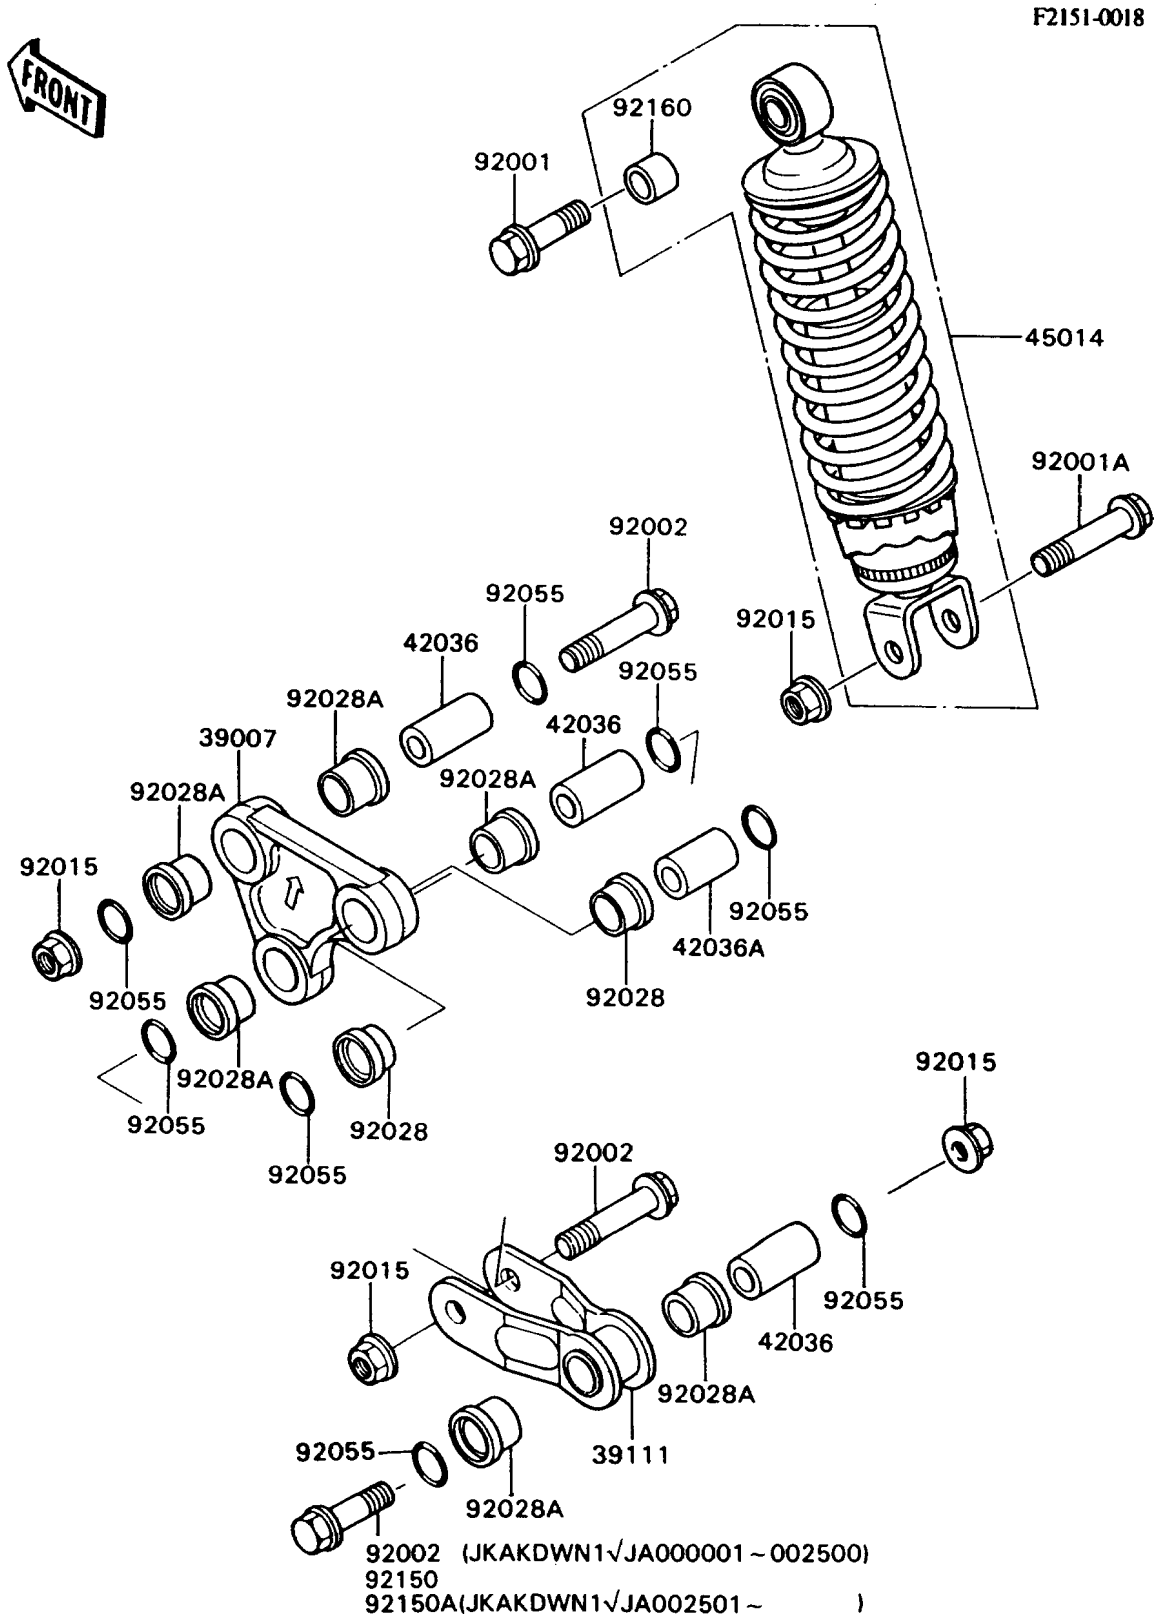

1989 KD80

PARTS DIAGRAM

Suspension/Shock Absorber

1989 KD80

PARTS LIST

Suspension/Shock Absorber

ITEM NAME

PART NUMBER

QUANTITY
