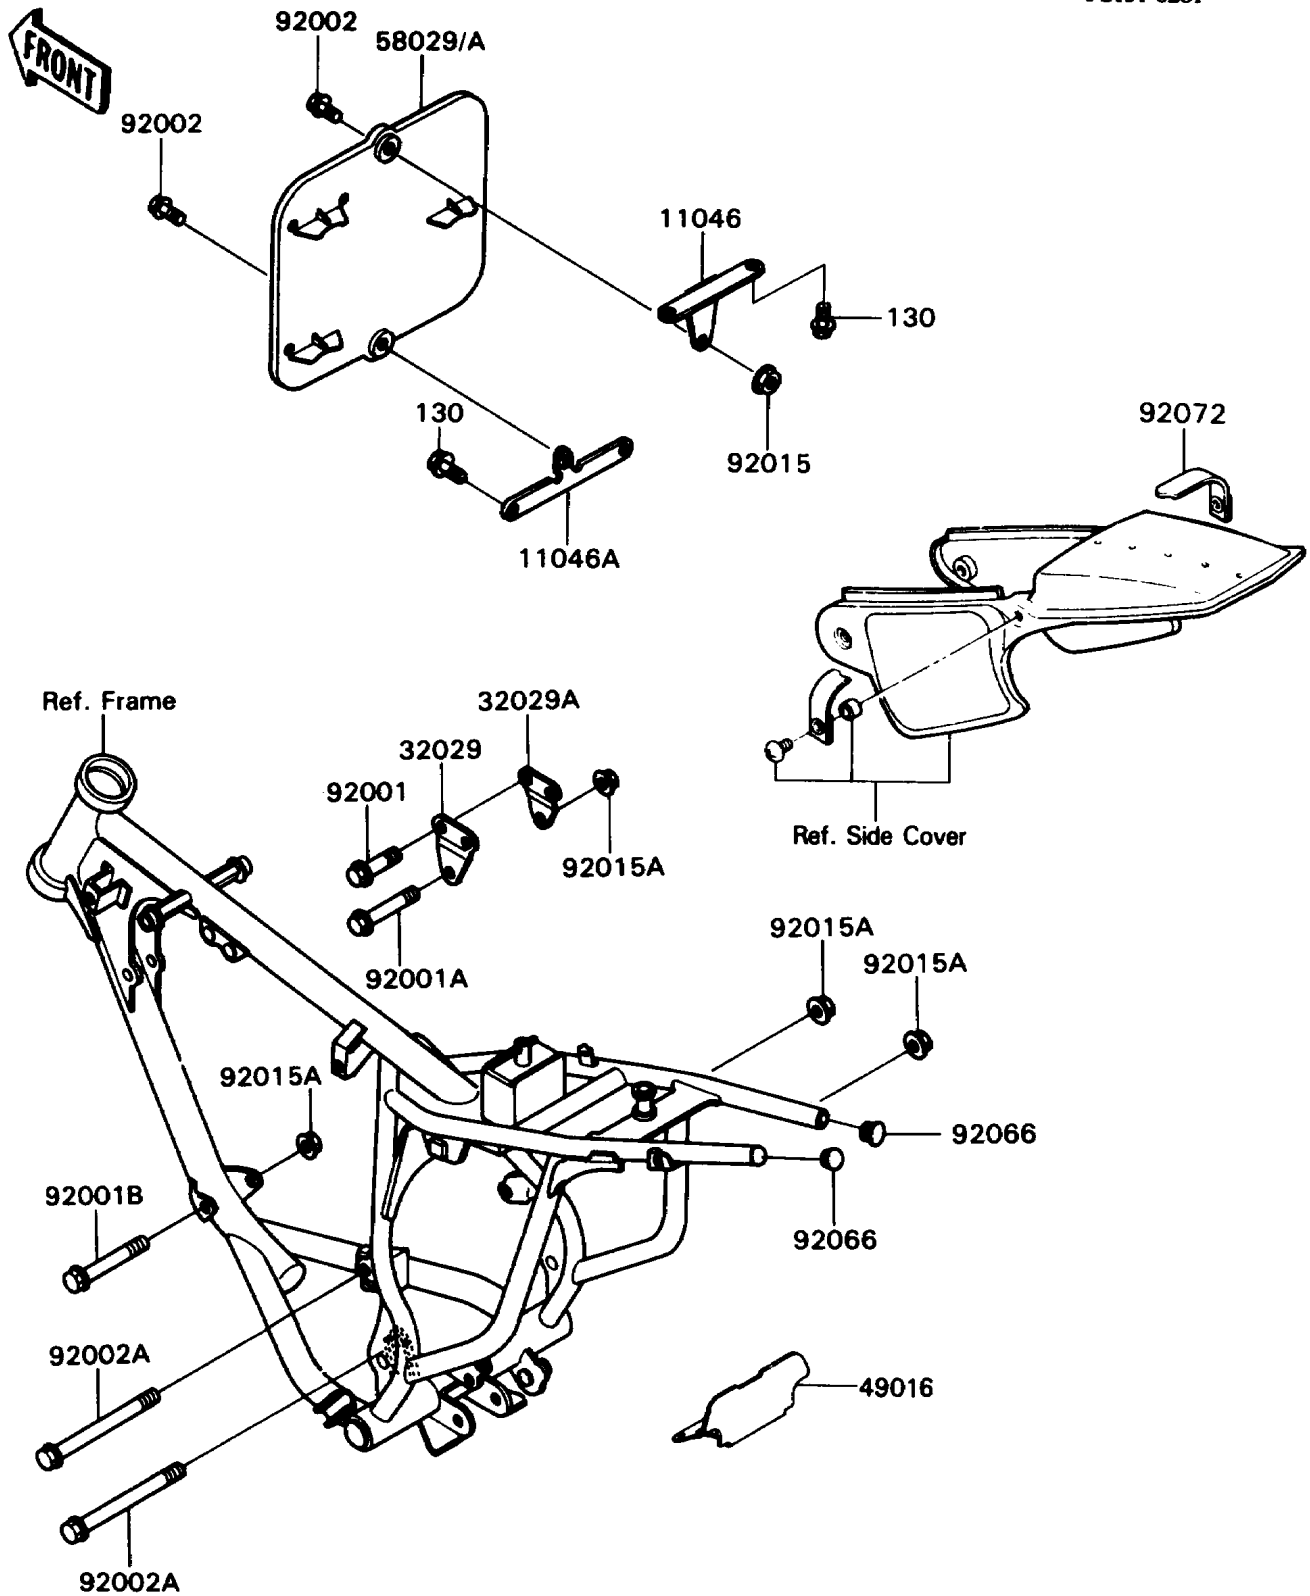

1988 KD80

PARTS DIAGRAM

Frame Fittings

F2131-0261

1988 KD80

PARTS LIST

Frame Fittings

Kawasaki

Let the Good Times Roll®

ITEM NAME

PART NUMBER

QUANTITY
