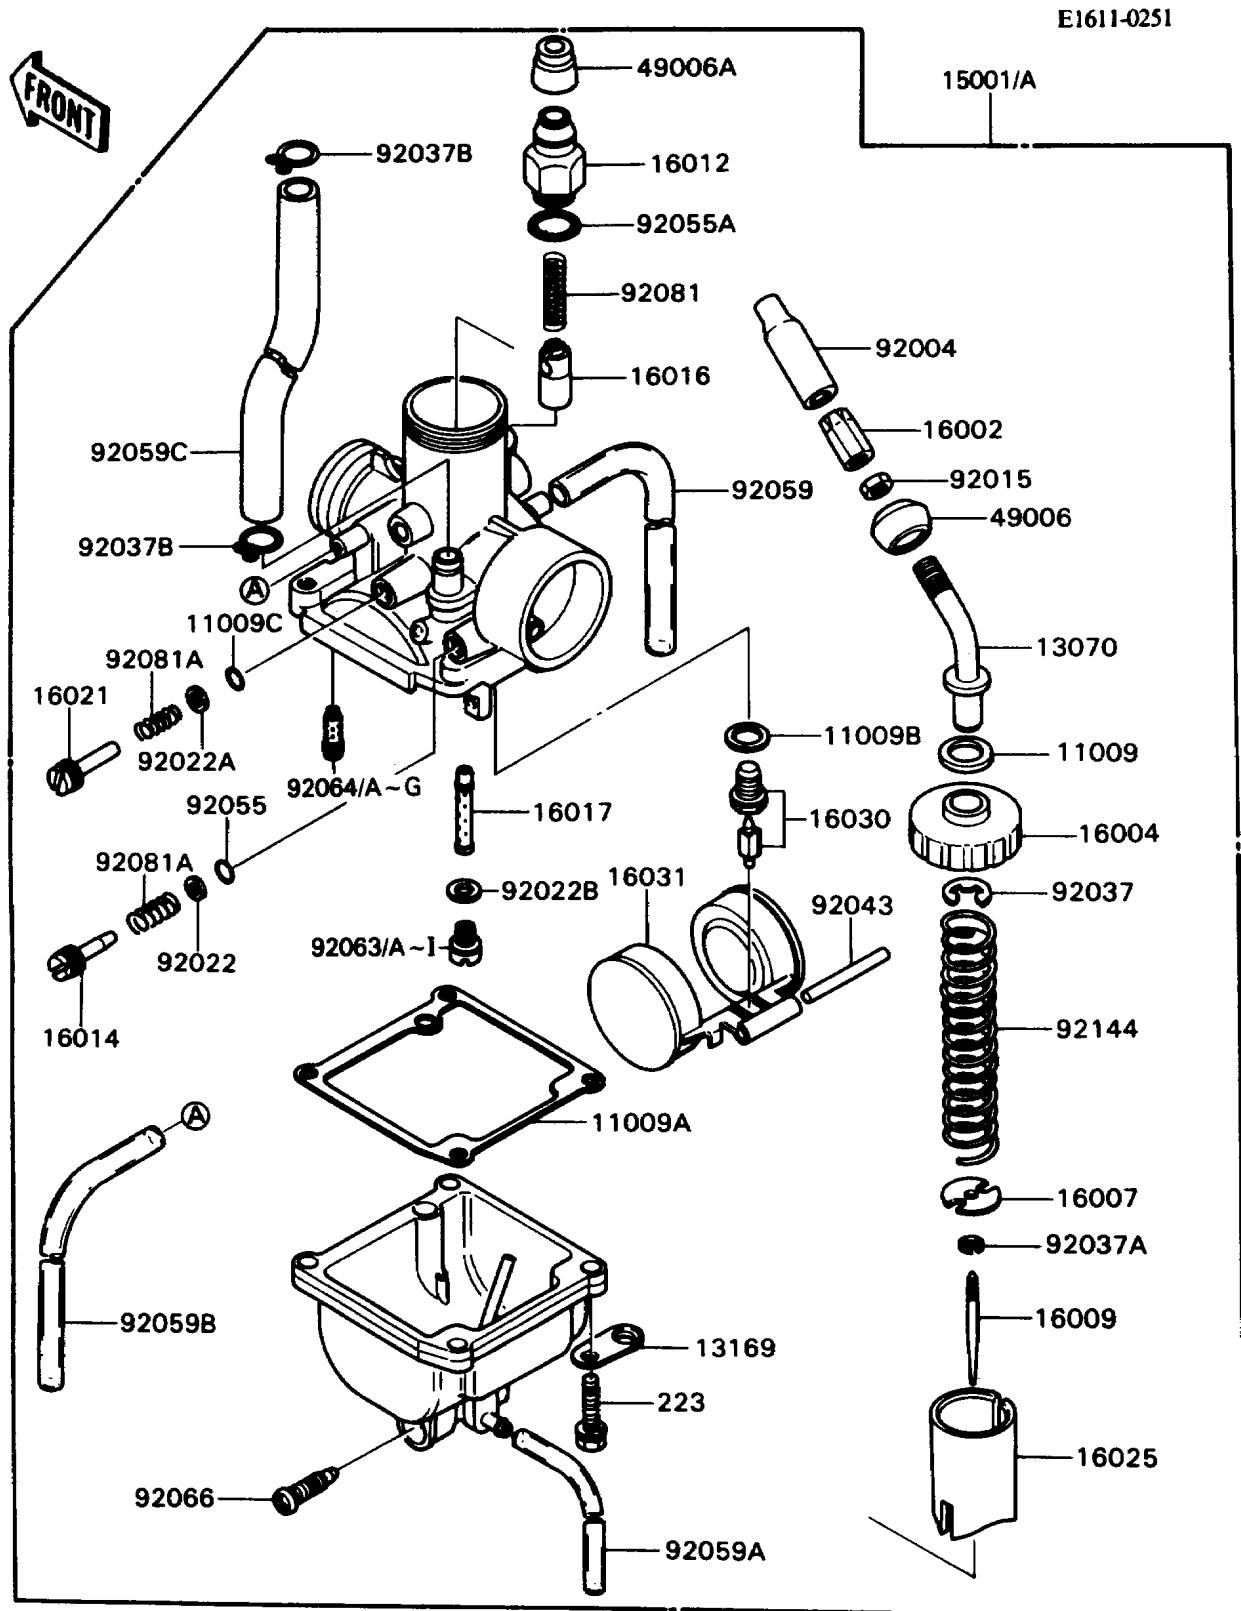

1990 KD80

PARTS DIAGRAM

Carburetor

1990 KD80

PARTS LIST

Carburetor

Kawasaki

Let the Good Times Roll®

ITEM NAME

PART NUMBER

QUANTITY
