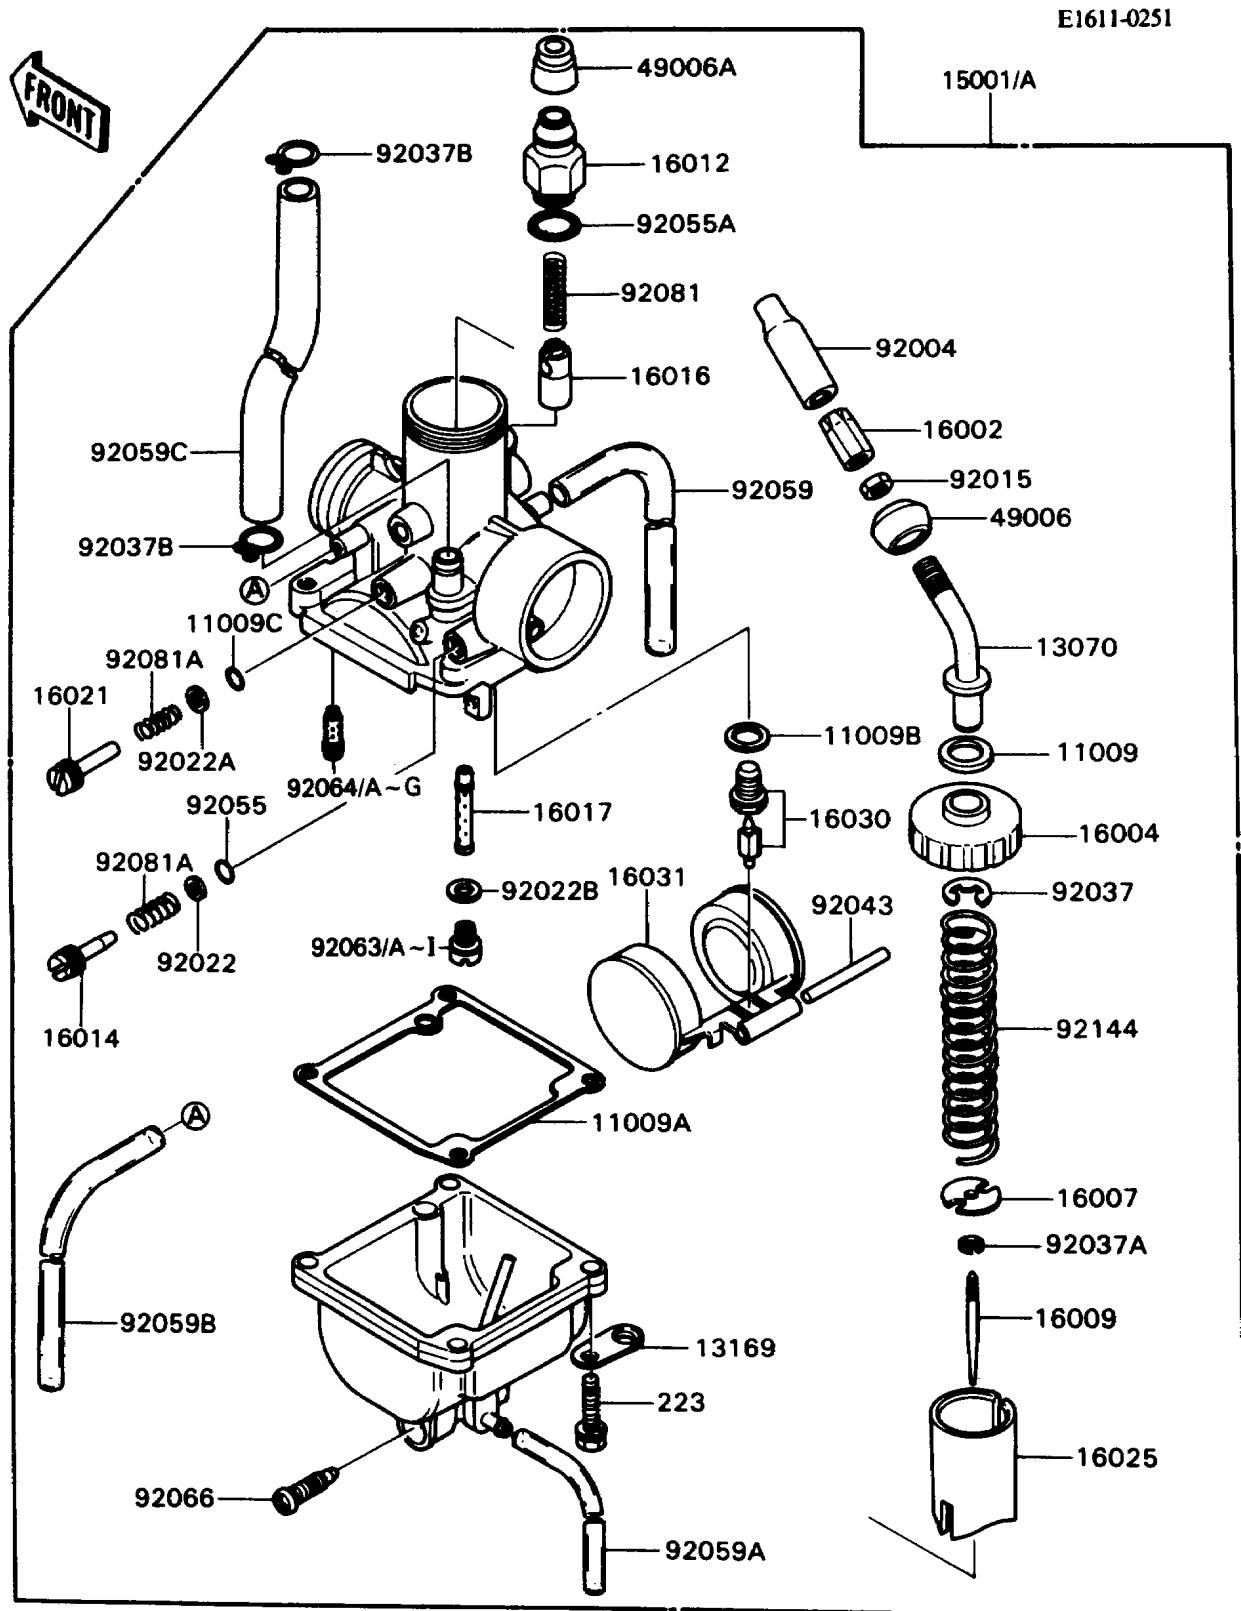

1989 KD80

PARTS DIAGRAM

Carburetor

1989 KD80

PARTS LIST

Carburetor

Kawasaki

Let the Good Times Roll®

ITEM NAME

PART NUMBER

QUANTITY
