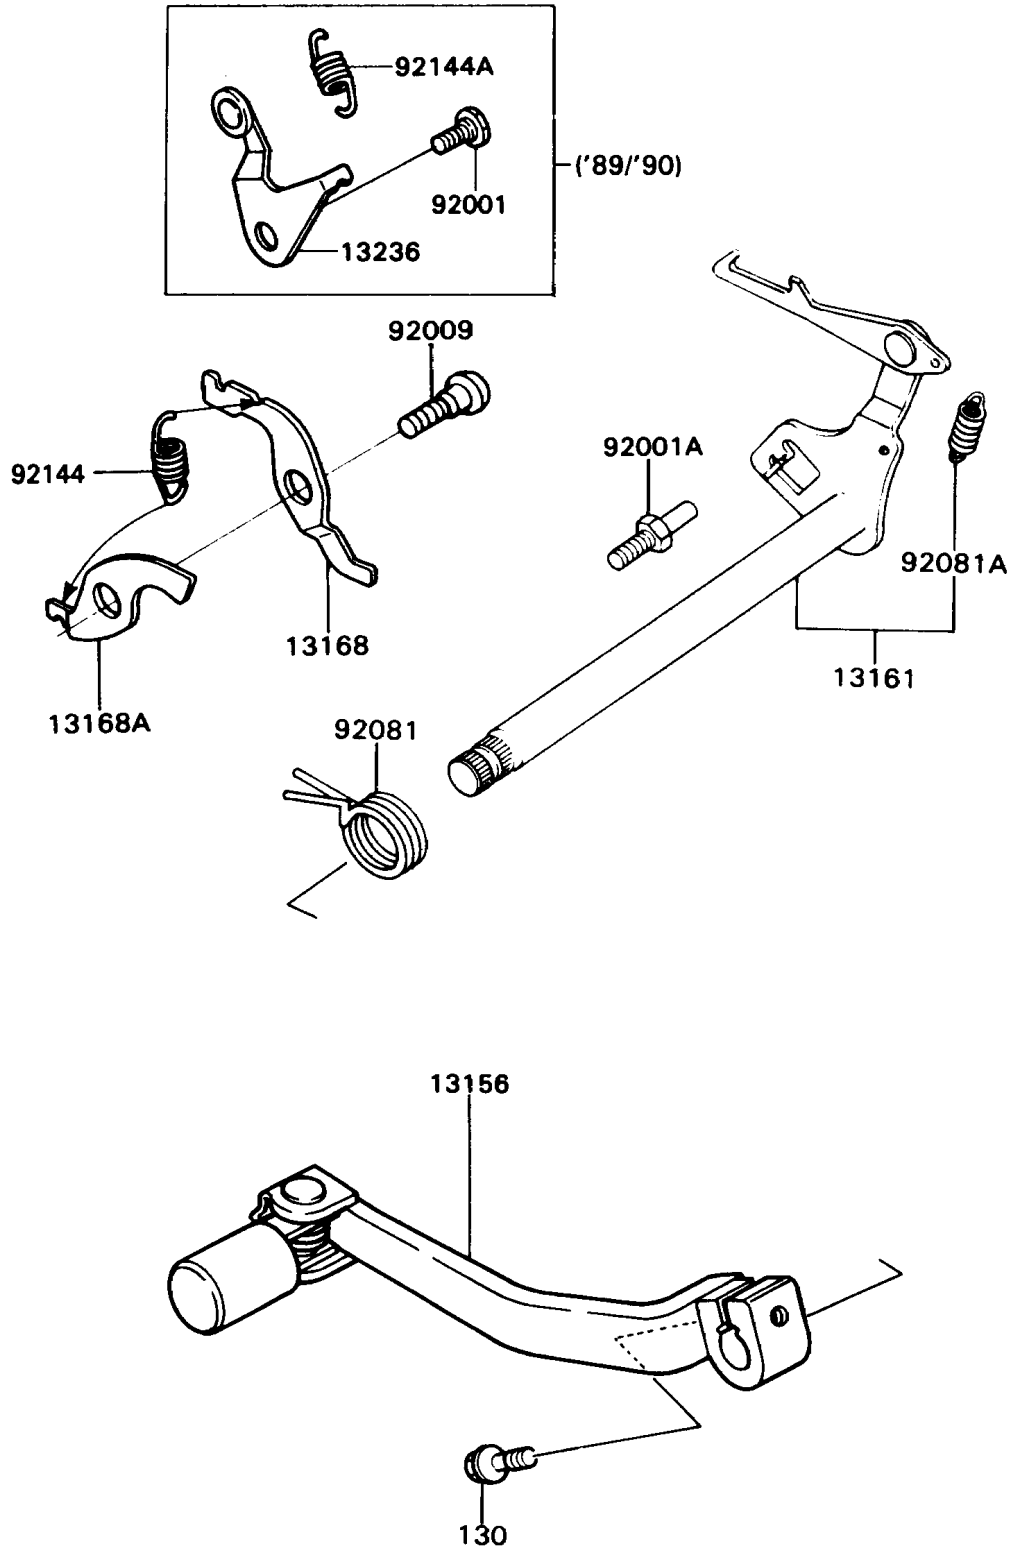

1989 KD80

PARTS DIAGRAM

Gear Change Mechanism

E1370-0187

1989 KD80

PARTS LIST

Gear Change Mechanism

ITEM NAME

PART NUMBER

QUANTITY
