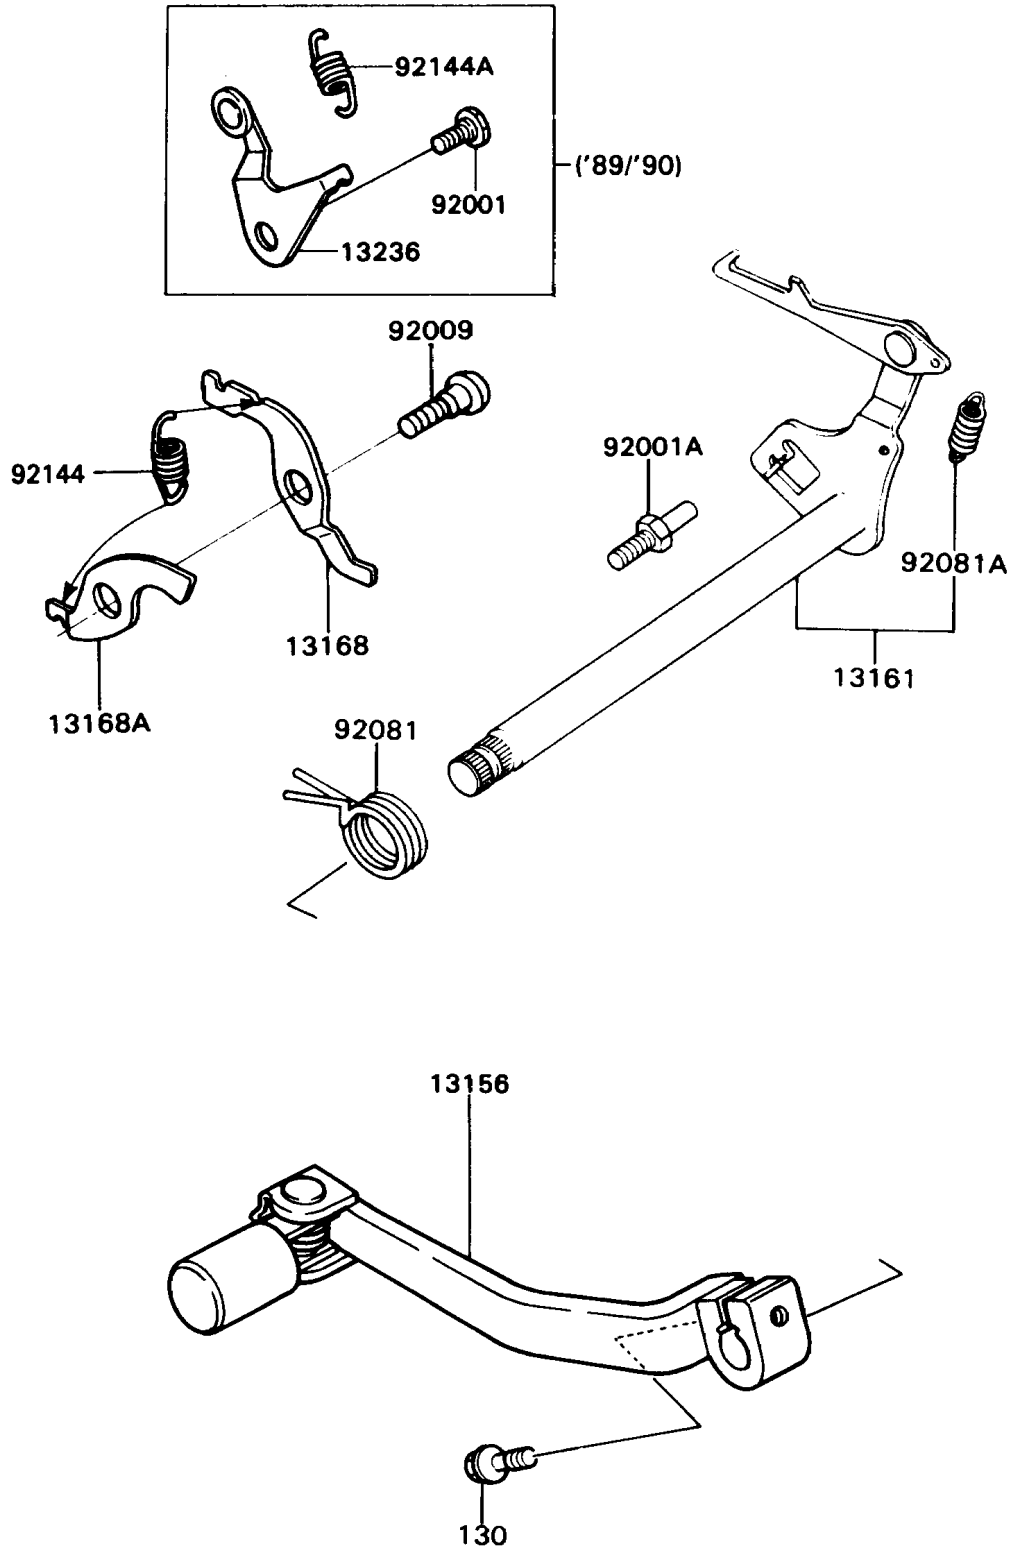

1988 KD80

PARTS DIAGRAM

Gear Change Mechanism

E1370-0187

1988 KD80

PARTS LIST

Gear Change Mechanism

ITEM NAME

PART NUMBER

QUANTITY
