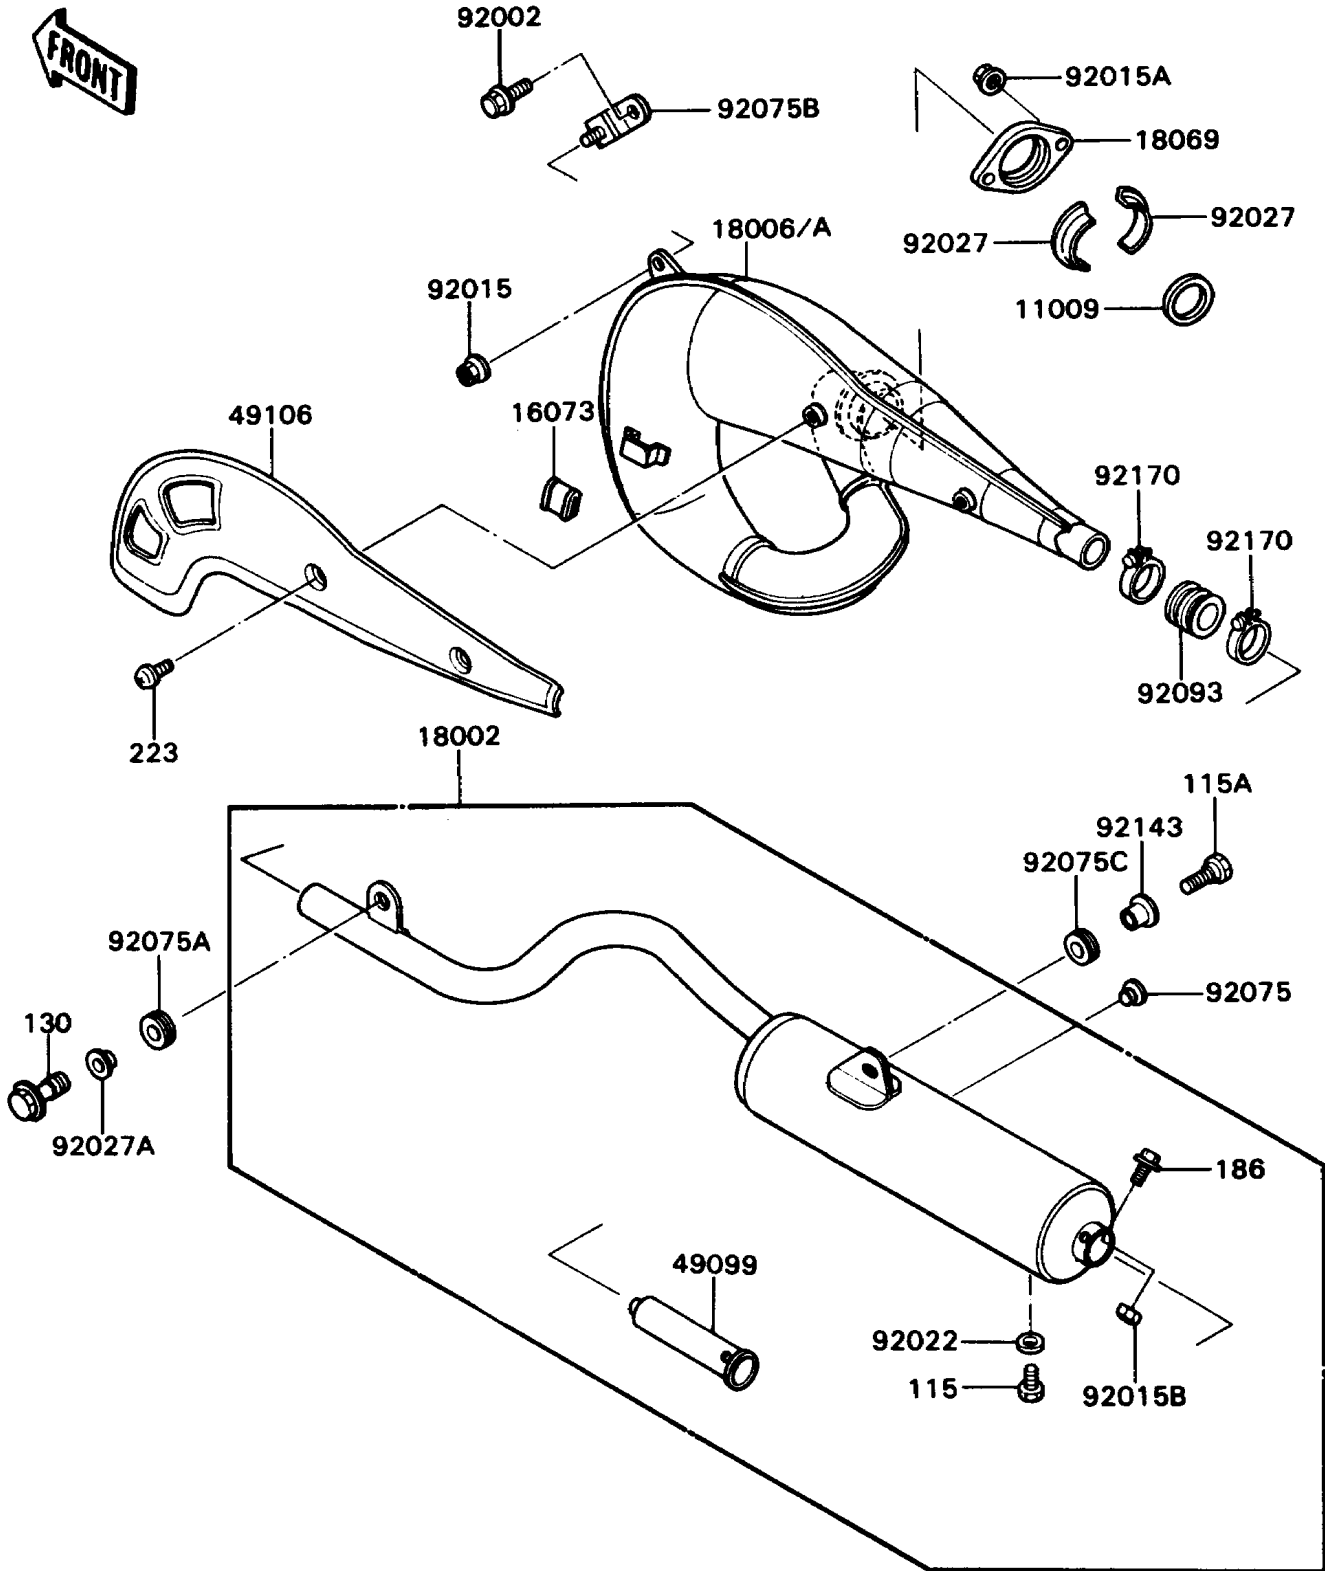

1989 KD80

PARTS DIAGRAM

Muffler(s)

E1140-0290

1989 KD80

PARTS LIST

Muffler(s)

Kawasaki

Let the Good Times Roll®

ITEM NAME	PART NUMBER	QUANTITY
GASKET,EXHAUST HOLDER (Ref # 11009)	11009-1261	1
INSULATOR,HEAT (Ref # 16073)	18065-007	1
BODY-COMP-MUFFLER (Ref # 18002)	18002-1851	1
BODY-MUFFLER (Ref # 18006)	18006-1490	1
BODY-MUFFLER (Ref # 18006A)	18006-1514	1
HOLDER-EXHAUST PIPE (Ref # 18069)	18069-1020	1
BAFFLE-PIPE MUFFLER (Ref # 49099)	49099-1226	1
COVER-MUFFLER (Ref # 49106)	49106-1110	1
BOLT,6X16 (Ref # 92002)	92002-1242	1
NUT,FLANGED,6MM (Ref # 92015)	92015-1233	1
NUT,6MM (Ref # 92015A)	92015-1365	2
NUT,LOCK,6MM (Ref # 92015B)	92019-008	2
WASHER,8.2X14X1.0 (Ref # 92022)	92022-1488	1
COLLAR (Ref # 92027)	92027-1365	2
COLLAR,FLANGED,L=12.1,BLACK (Ref # 92027A)	92027-1651	1
DAMPER (Ref # 92075)	92075-005	2
DAMPER,RUBBER (Ref # 92075A)	92075-1123	1
DAMPER,MUFFLER (Ref # 92075B)	92075-1891	1
DAMPER (Ref # 92075C)	92075-1898	1
SEAL,MUFFLER CONNECTING (Ref # 92093)	92093-1020	1
COLLAR,MUFFLER FITTING (Ref # 92143)	92143-1069	1
CLAMP (Ref # 92170)	92170-1003	2
BOLT-SMALL-UPSET (Ref # 115)	115B0812	1
BOLT-SMALL-UPSET,8X20 (Ref # 115A)	115J0820	1
BOLT-FLANGED (Ref # 130)	130J0620	1
BOLT-UPSET-WP (Ref # 186)	186B0610	2
SCREW-PAN-WS-CROS (Ref # 223)	223C0610	2