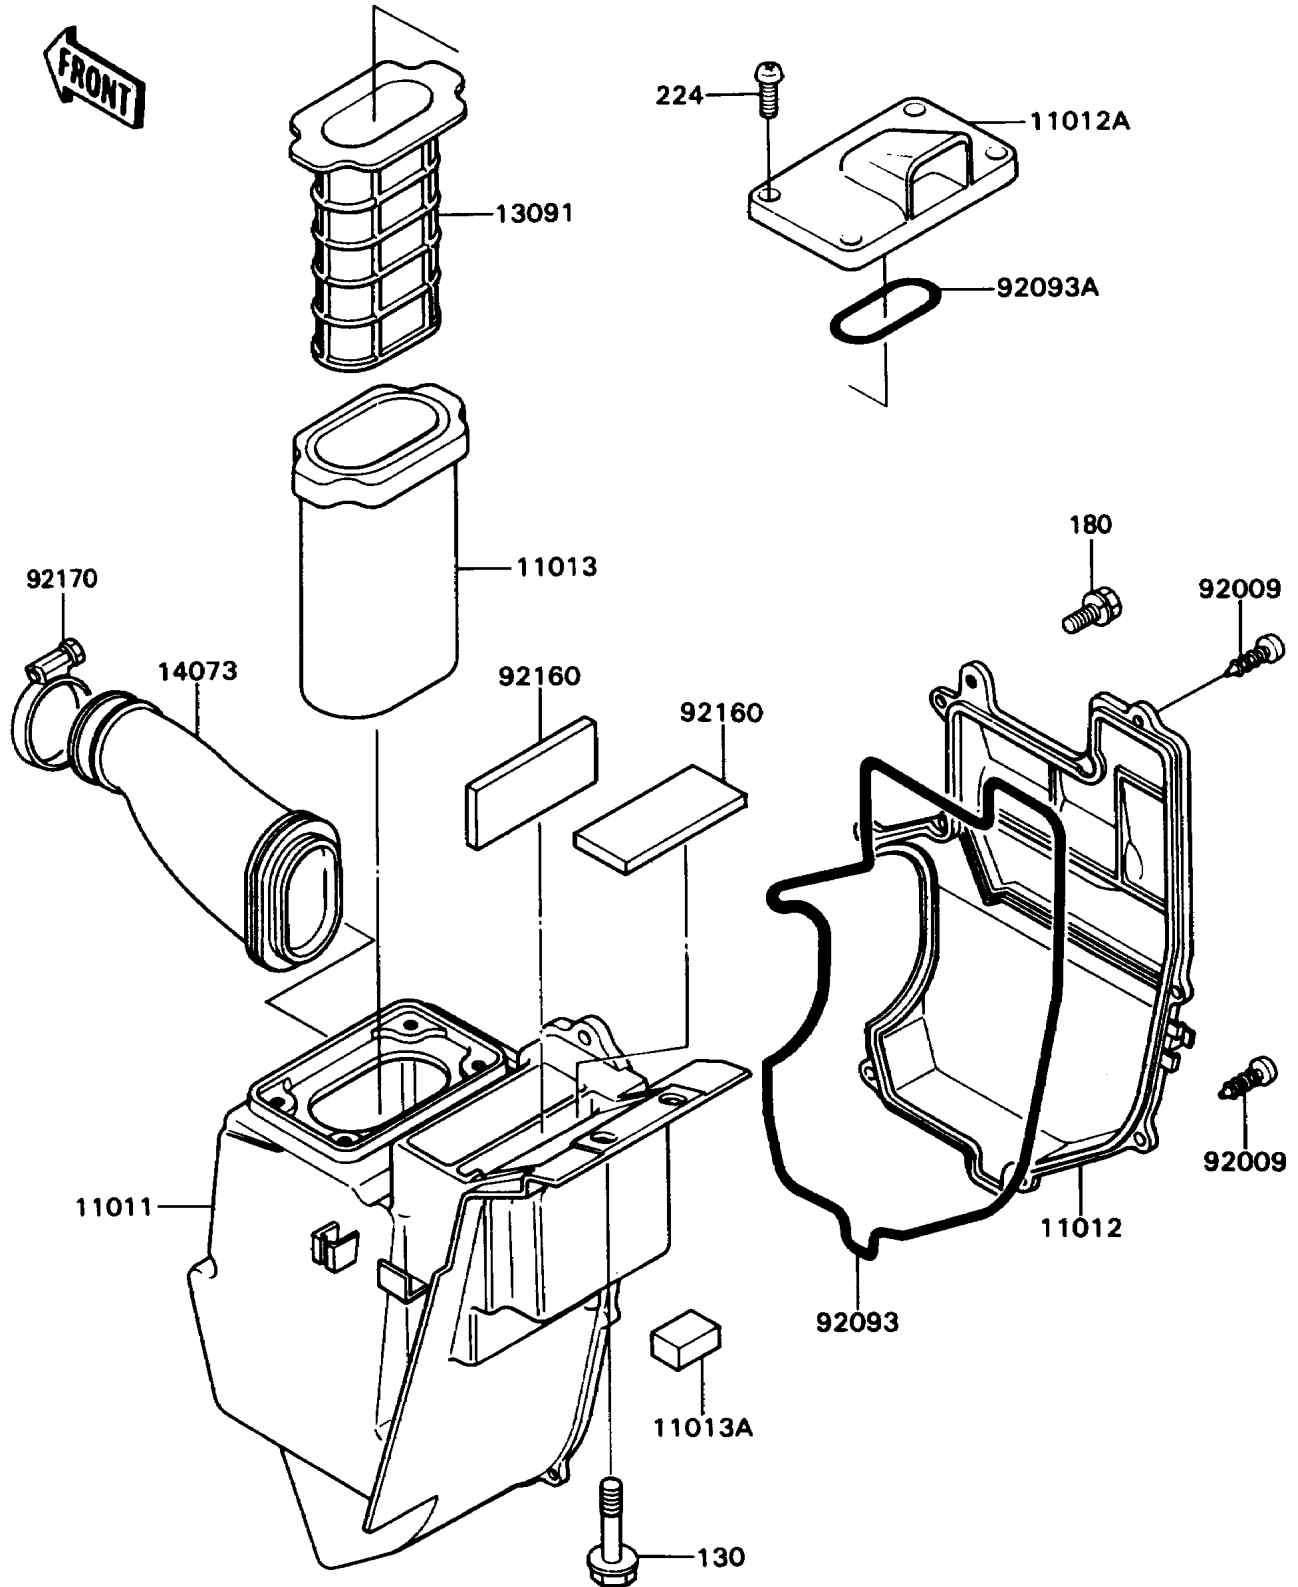

1989 KD80

PARTS DIAGRAM

Air Cleaner

E1130-0253

1989 KD80

PARTS LIST

Air Cleaner

Kawasaki

Let the Good Times Roll®

ITEM NAME

PART NUMBER

QUANTITY
