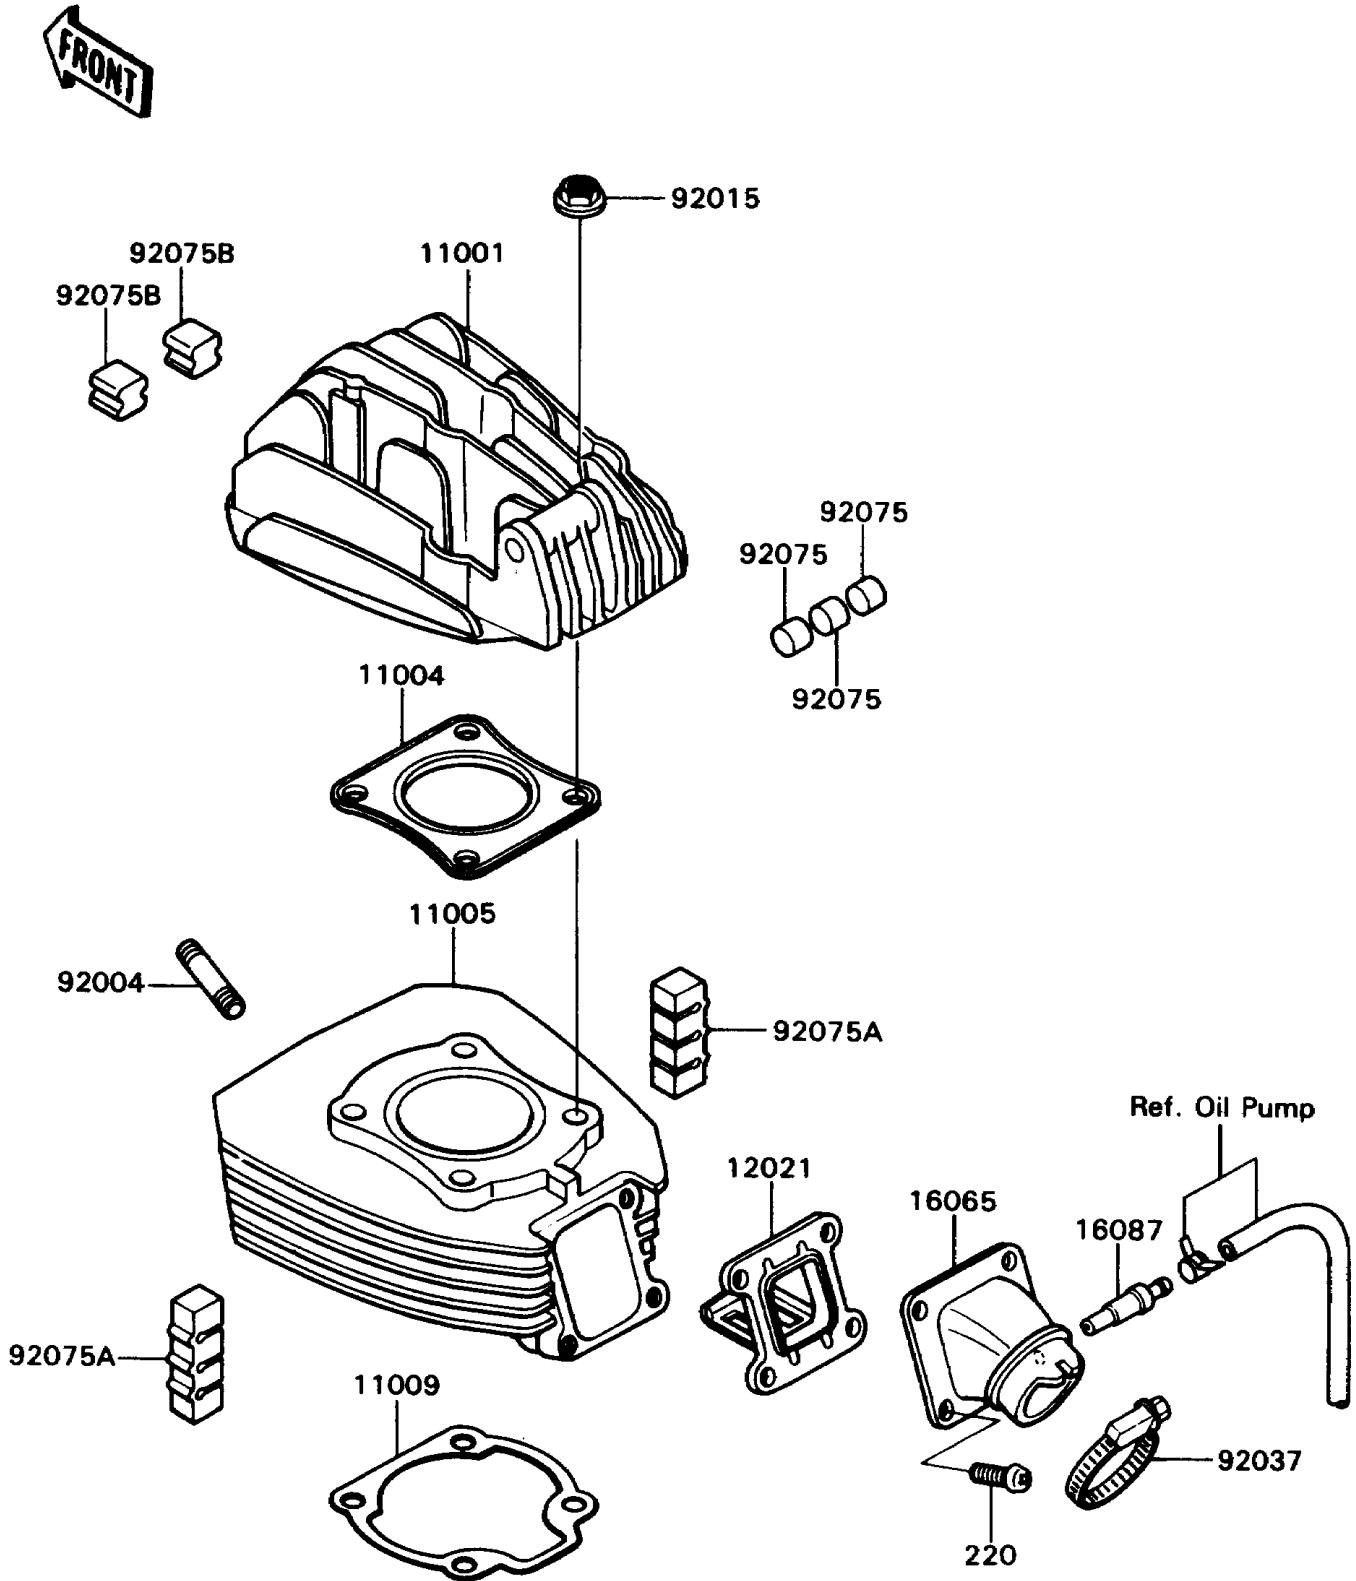

1989 KD80

PARTS DIAGRAM

Cylinder Head/Cylinder

E1110-0046

1989 KD80

PARTS LIST

Cylinder Head/Cylinder

ITEM NAME

PART NUMBER

QUANTITY
