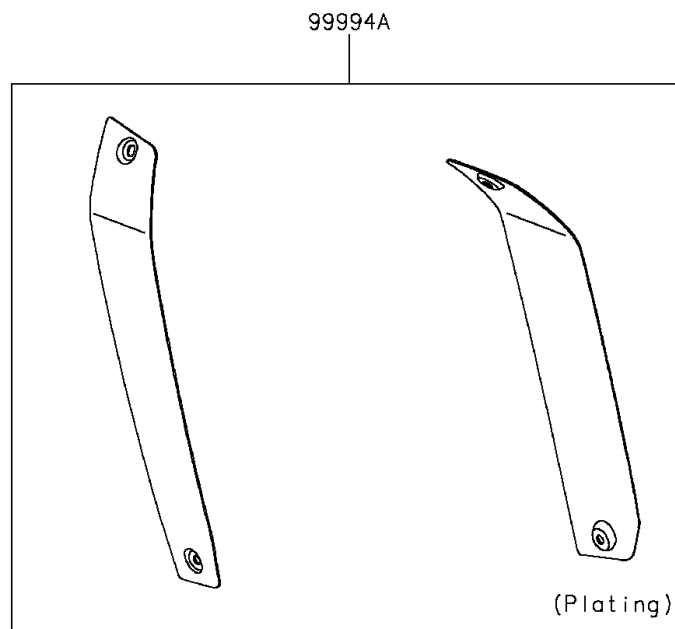

2015 Vulcan® S

PARTS DIAGRAM

Accessory(Outer Cover)

F2910H

2015 Vulcan® S

PARTS LIST

Accessory(Outer Cover)

ITEM NAME	PART NUMBER	QUANTITY
PAD,COWLING,UPP,LH (Ref # 39156)	39156-1969	1
PAD,COWLING,UPP,RH (Ref # 39156A)	39156-1970	1
KIT.,PIVOT OUTER COVER (Ref # 99994)	99994-0549	1
KIT.,RADIATOR OUTER COVER (Ref # 99994A)	99994-0550	1
KIT.,HEAD LAMP COVER (Ref # 99994B)	99994-0742	1