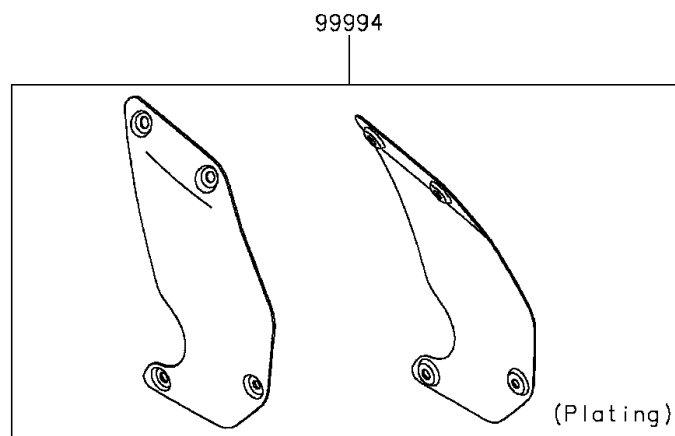

2015 Vulcan® S

PARTS DIAGRAM

Accessory(Outer Cover)

F2910H

2015 Vulcan® S

PARTS LIST

Accessory(Outer Cover)

ITEM NAME	PART NUMBER	QUANTITY
PAD,COWLING,UPP,LH (Ref # 39156)	39156-1969	1
PAD,COWLING,UPP,RH (Ref # 39156A)	39156-1970	1
KIT.,PIVOT OUTER COVER (Ref # 99994)	99994-0549	1
KIT.,RADIATOR OUTER COVER (Ref # 99994A)	99994-0550	1
KIT.,HEAD LAMP COVER (Ref # 99994B)	99994-0742	1