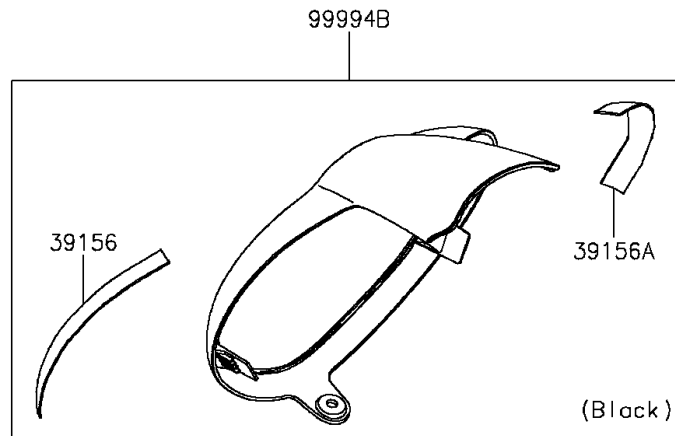

2015 Vulcan® S

PARTS DIAGRAM

Accessory(Outer Cover)

F2910H

2015 Vulcan® S

PARTS LIST

Accessory(Outer Cover)

ITEM NAME	PART NUMBER	QUANTITY
PAD,COWLING,UPP,LH (Ref # 39156)	39156-1969	1
PAD,COWLING,UPP,RH (Ref # 39156A)	39156-1970	1
KIT.,PIVOT OUTER COVER (Ref # 99994)	99994-0549	1
KIT.,RADIATOR OUTER COVER (Ref # 99994A)	99994-0550	1
KIT.,HEAD LAMP COVER (Ref # 99994B)	99994-0742	1