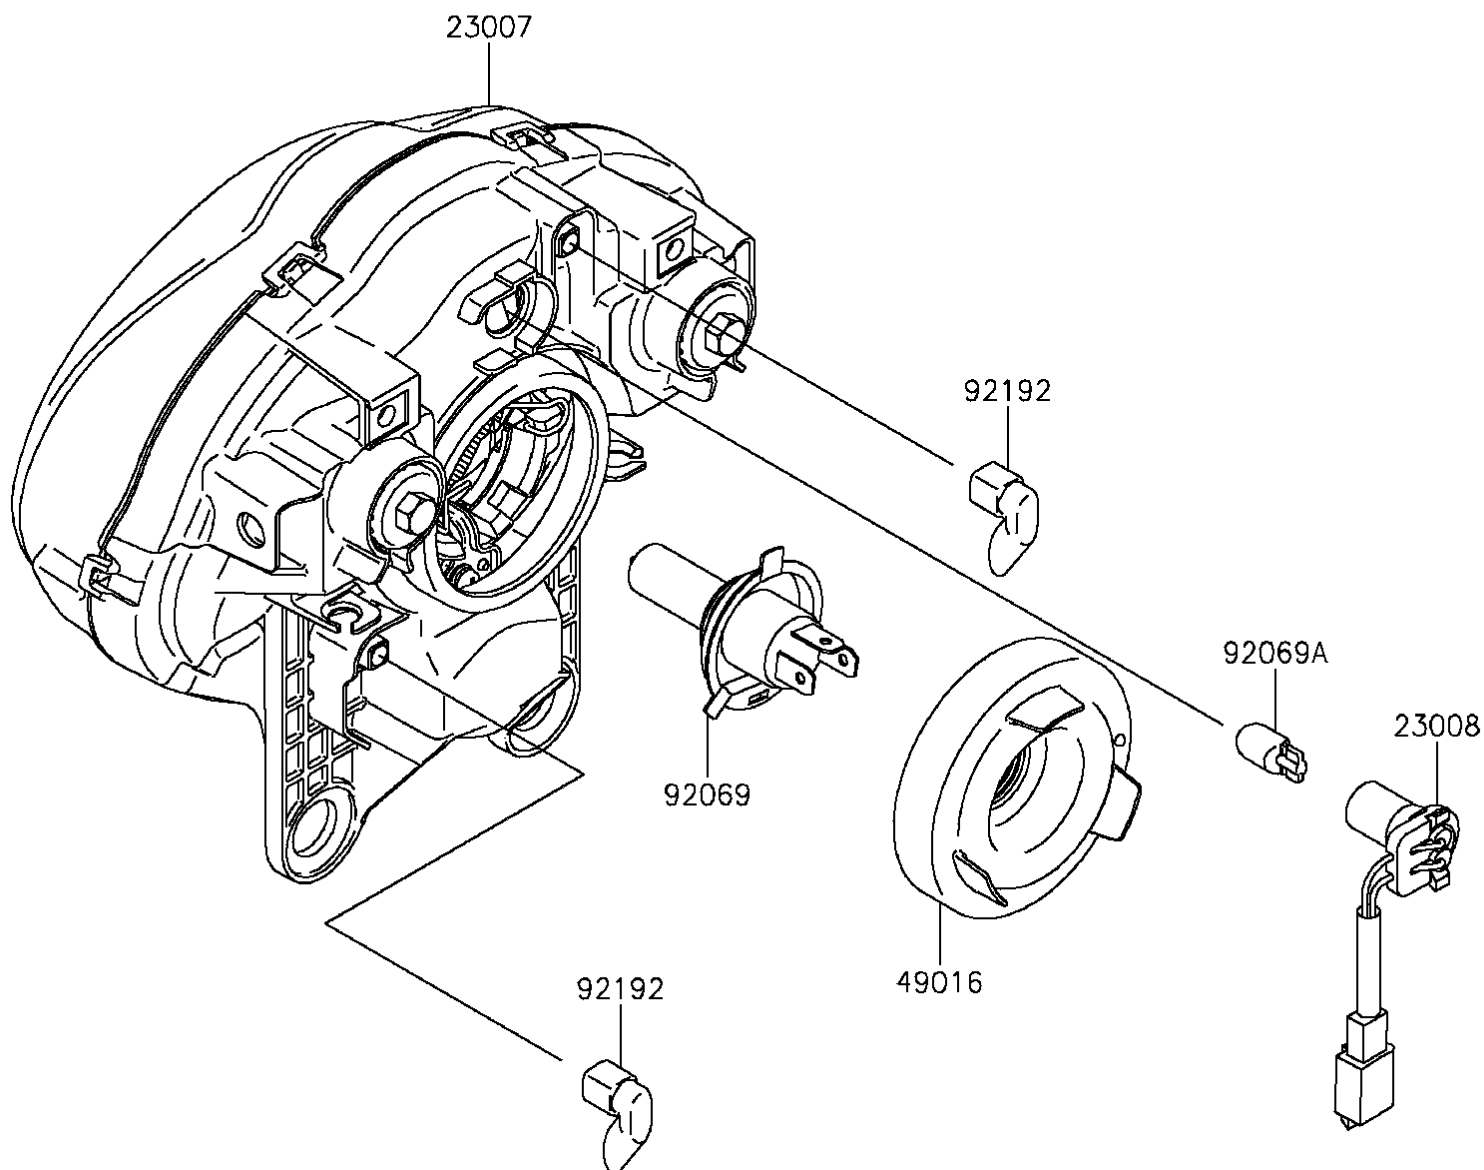

2016 Vulcan® S

PARTS DIAGRAM

Headlight(s)

F2710

2016 Vulcan® S

PARTS LIST

Headlight(s)

ITEM NAME

PART NUMBER

QUANTITY
