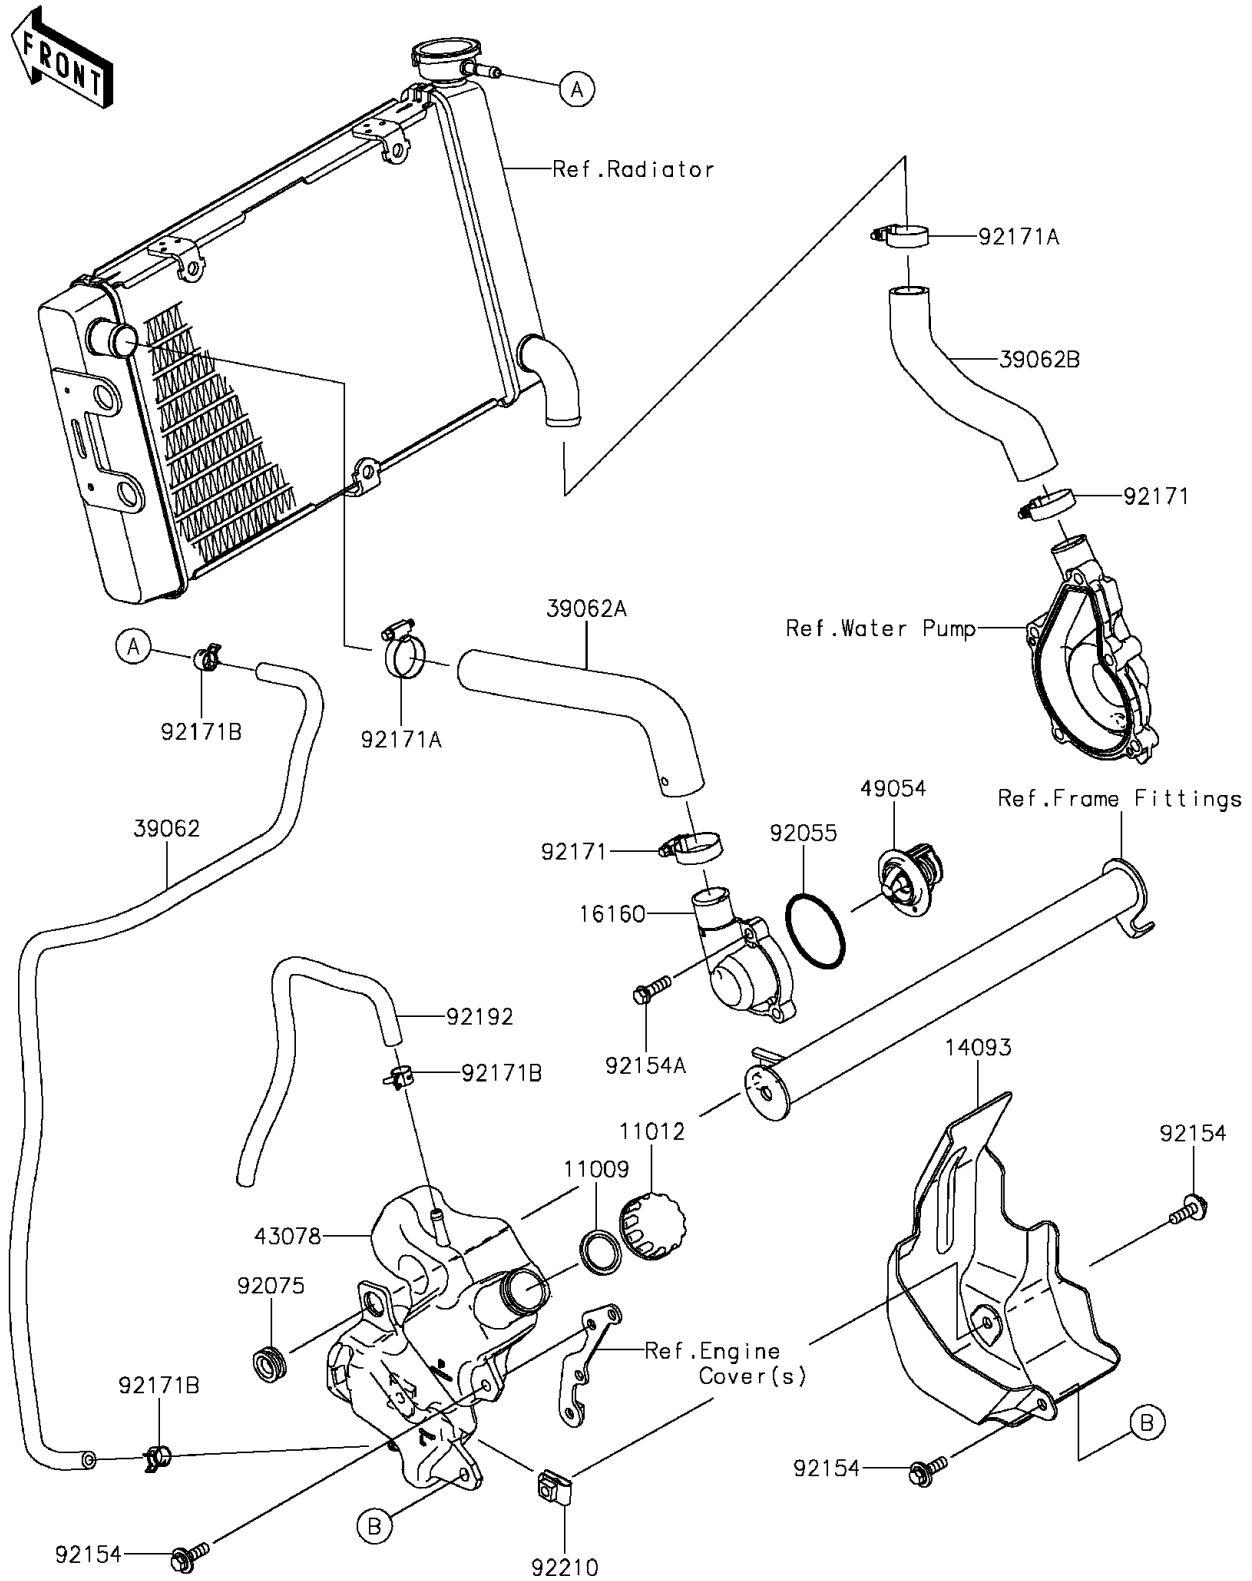

2016 Vulcan® S

PARTS DIAGRAM

Water Pipe

E3037

2016 Vulcan® S

PARTS LIST

Water Pipe

ITEM NAME

PART NUMBER

QUANTITY
