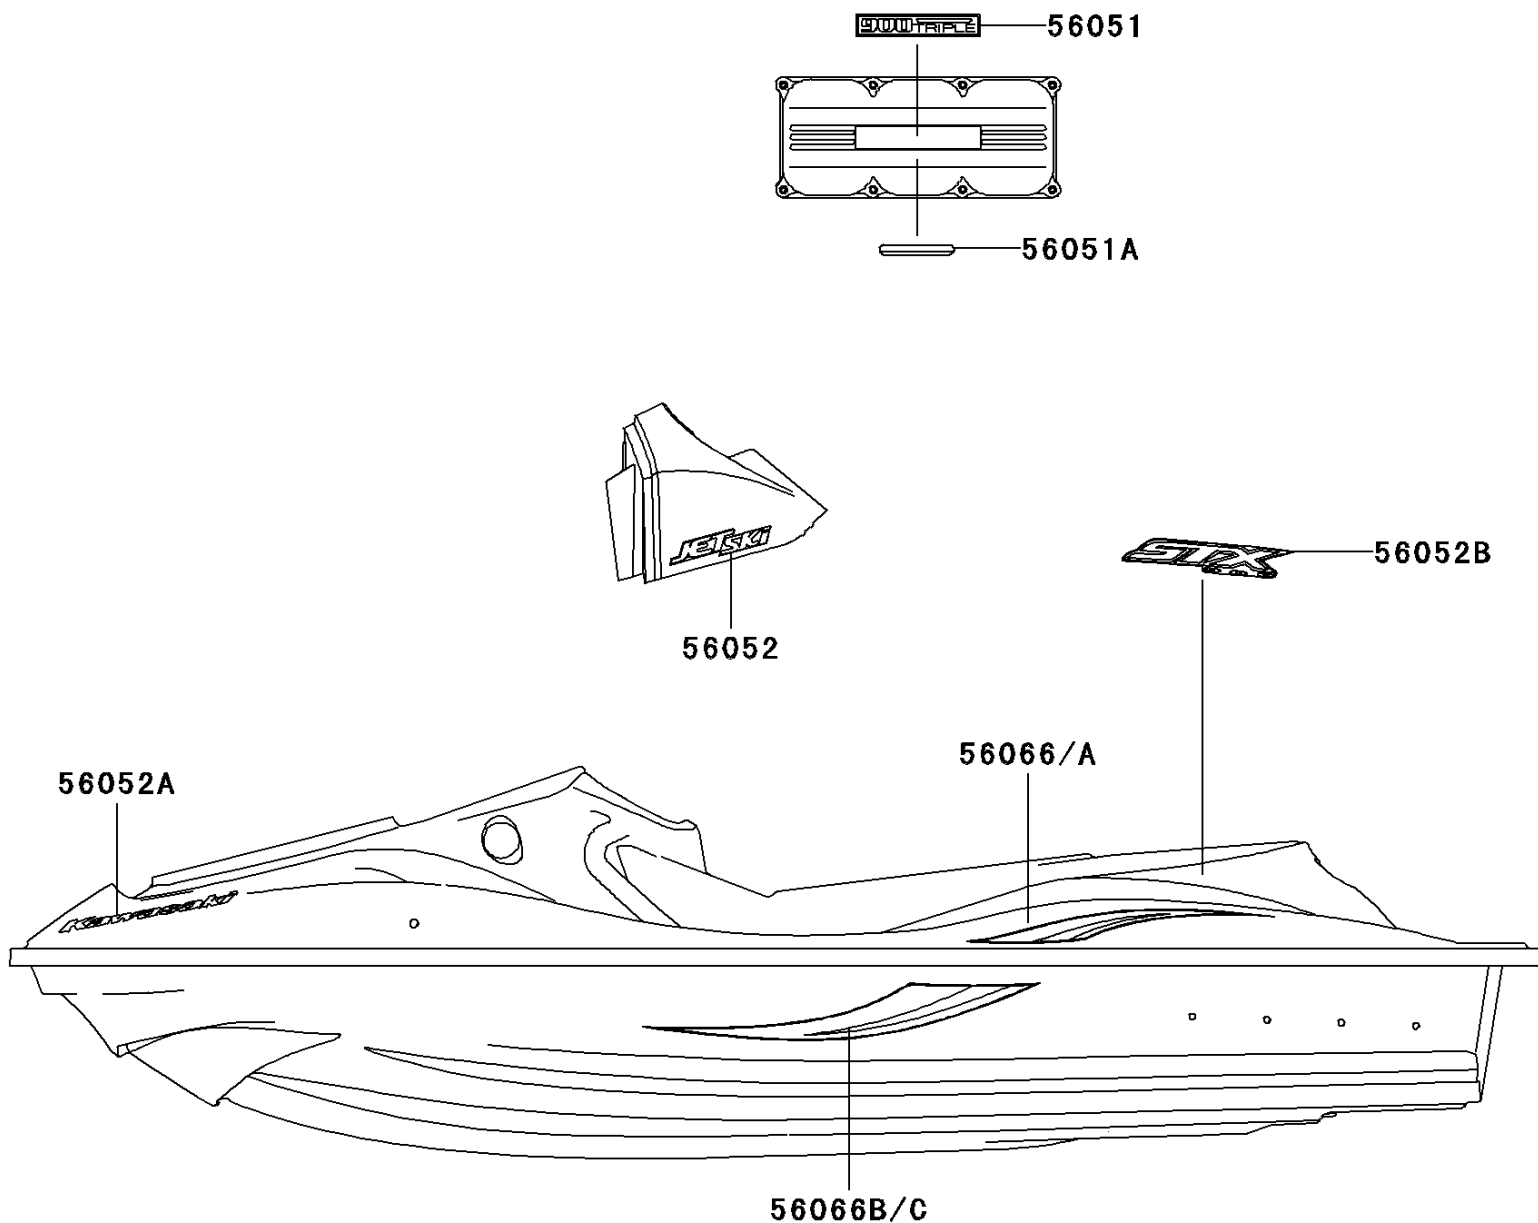

2004 900 STX

PARTS DIAGRAM

Decals(White)(E1)

Kawasaki

Let the Good Times Roll®

F3880

2004 900 STX

PARTS LIST

Decals(White)(E1)

Kawasaki

Let the Good Times Roll®

ITEM NAME

PART NUMBER

QUANTITY
