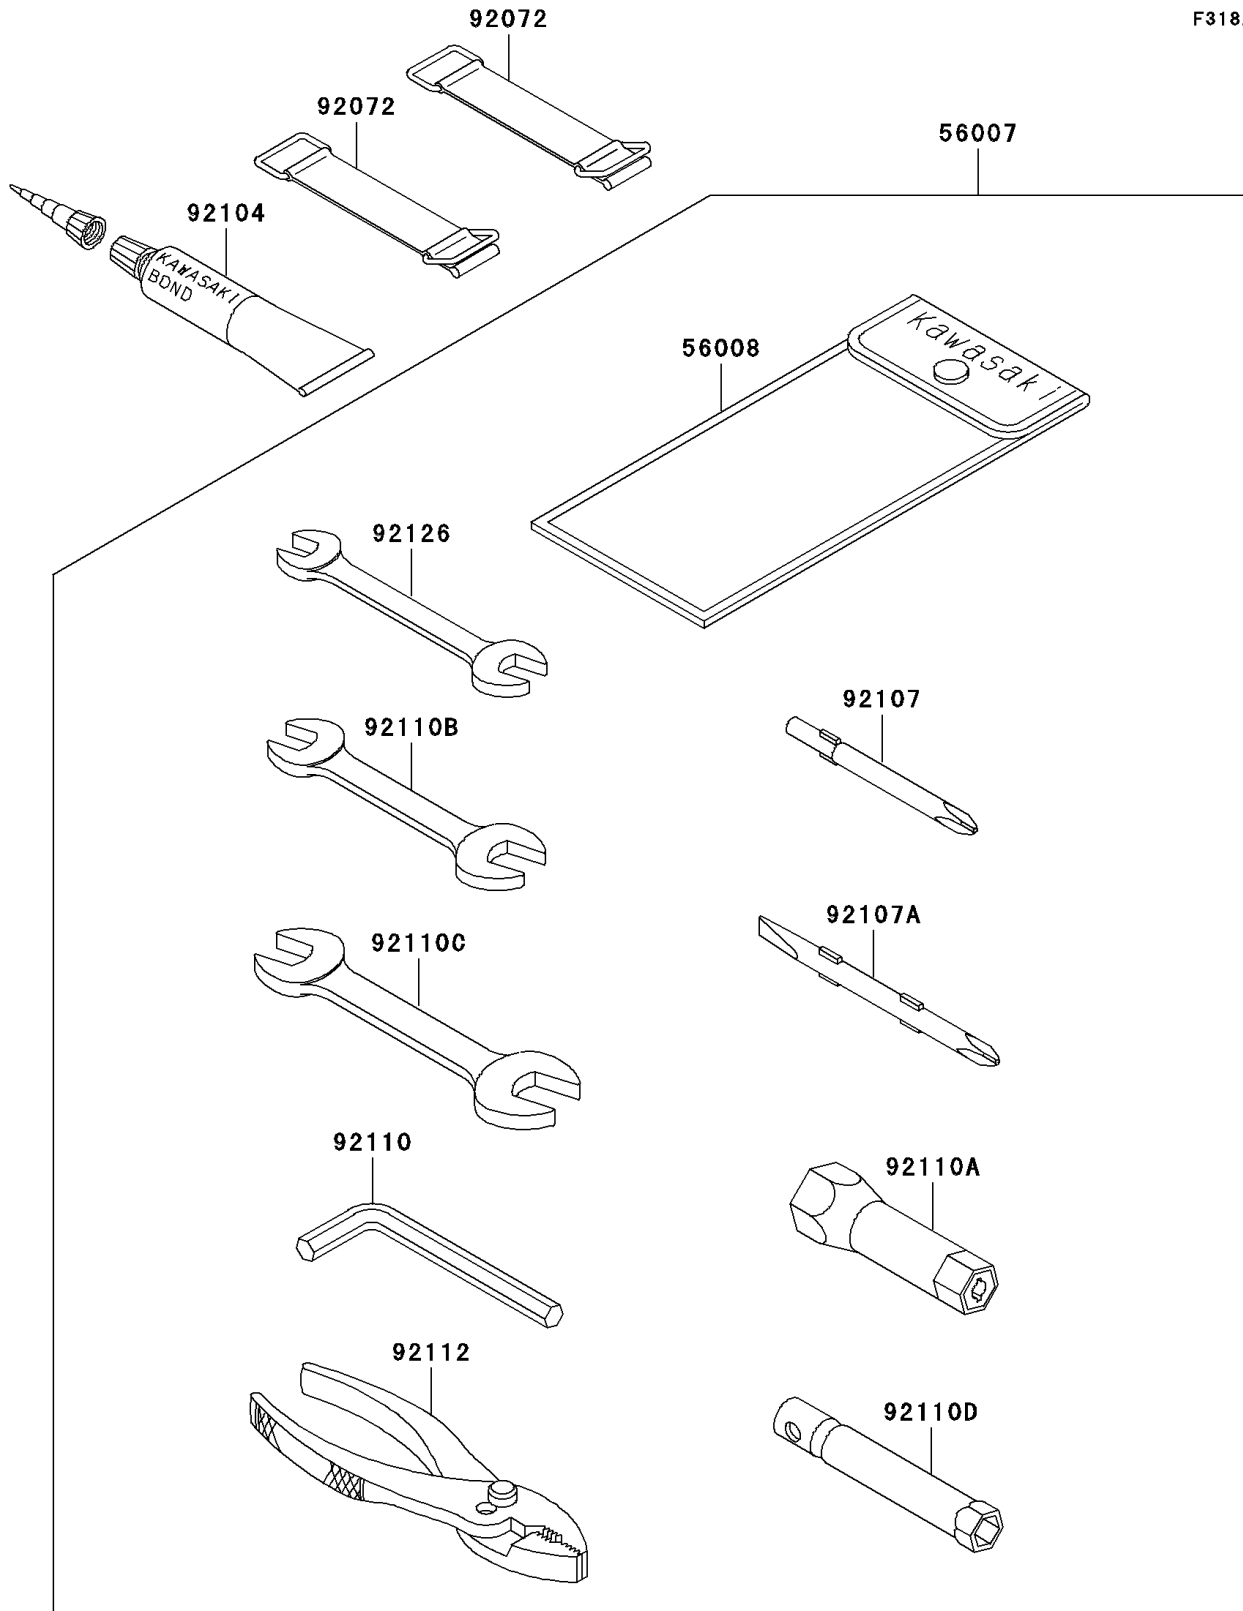

2004 900 STX

PARTS DIAGRAM

Owner's Tools

F3182

2004 900 STX

PARTS LIST

Owner's Tools

Kawasaki

Let the Good Times Roll®

ITEM NAME

PART NUMBER

QUANTITY
