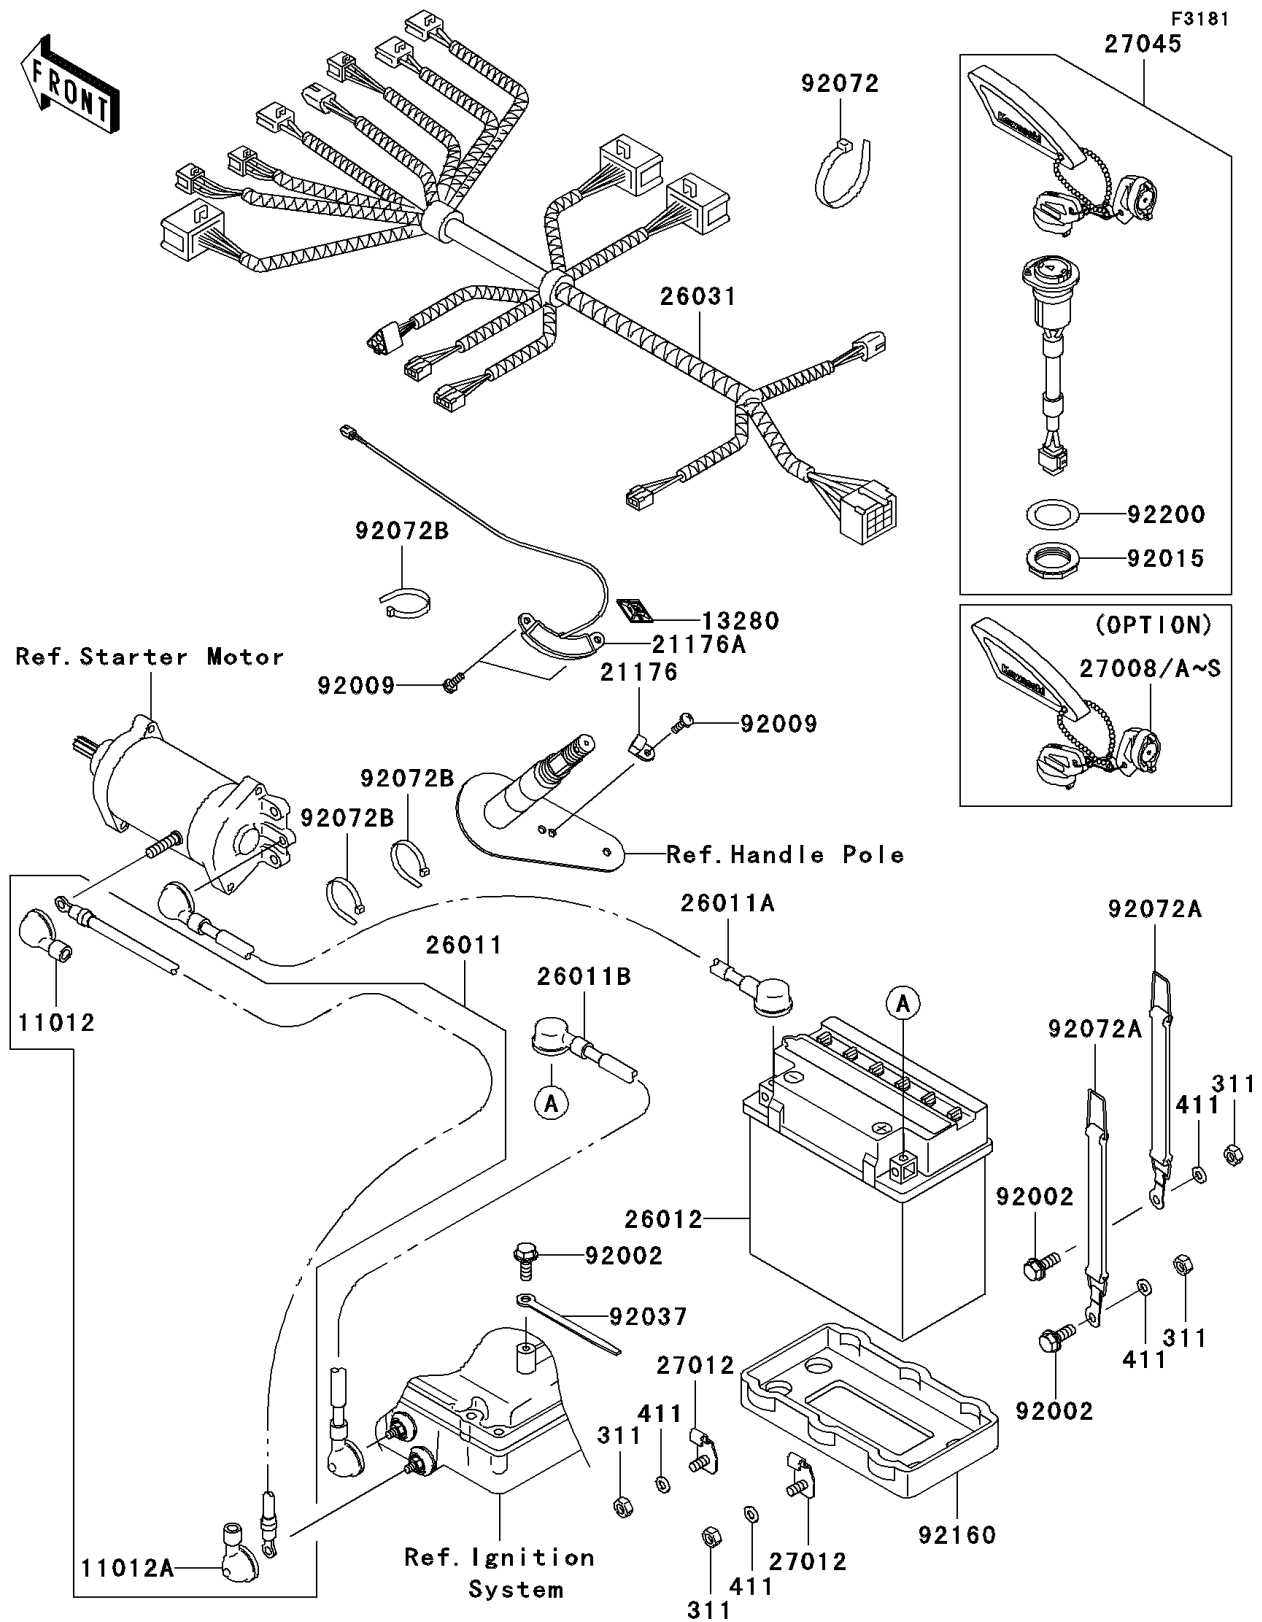

2004 900 STX

PARTS DIAGRAM

Electrical Equipment

2004 900 STX

PARTS LIST

Electrical Equipment

Kawasaki

Let the Good Times Roll®

ITEM NAME

PART NUMBER

QUANTITY
