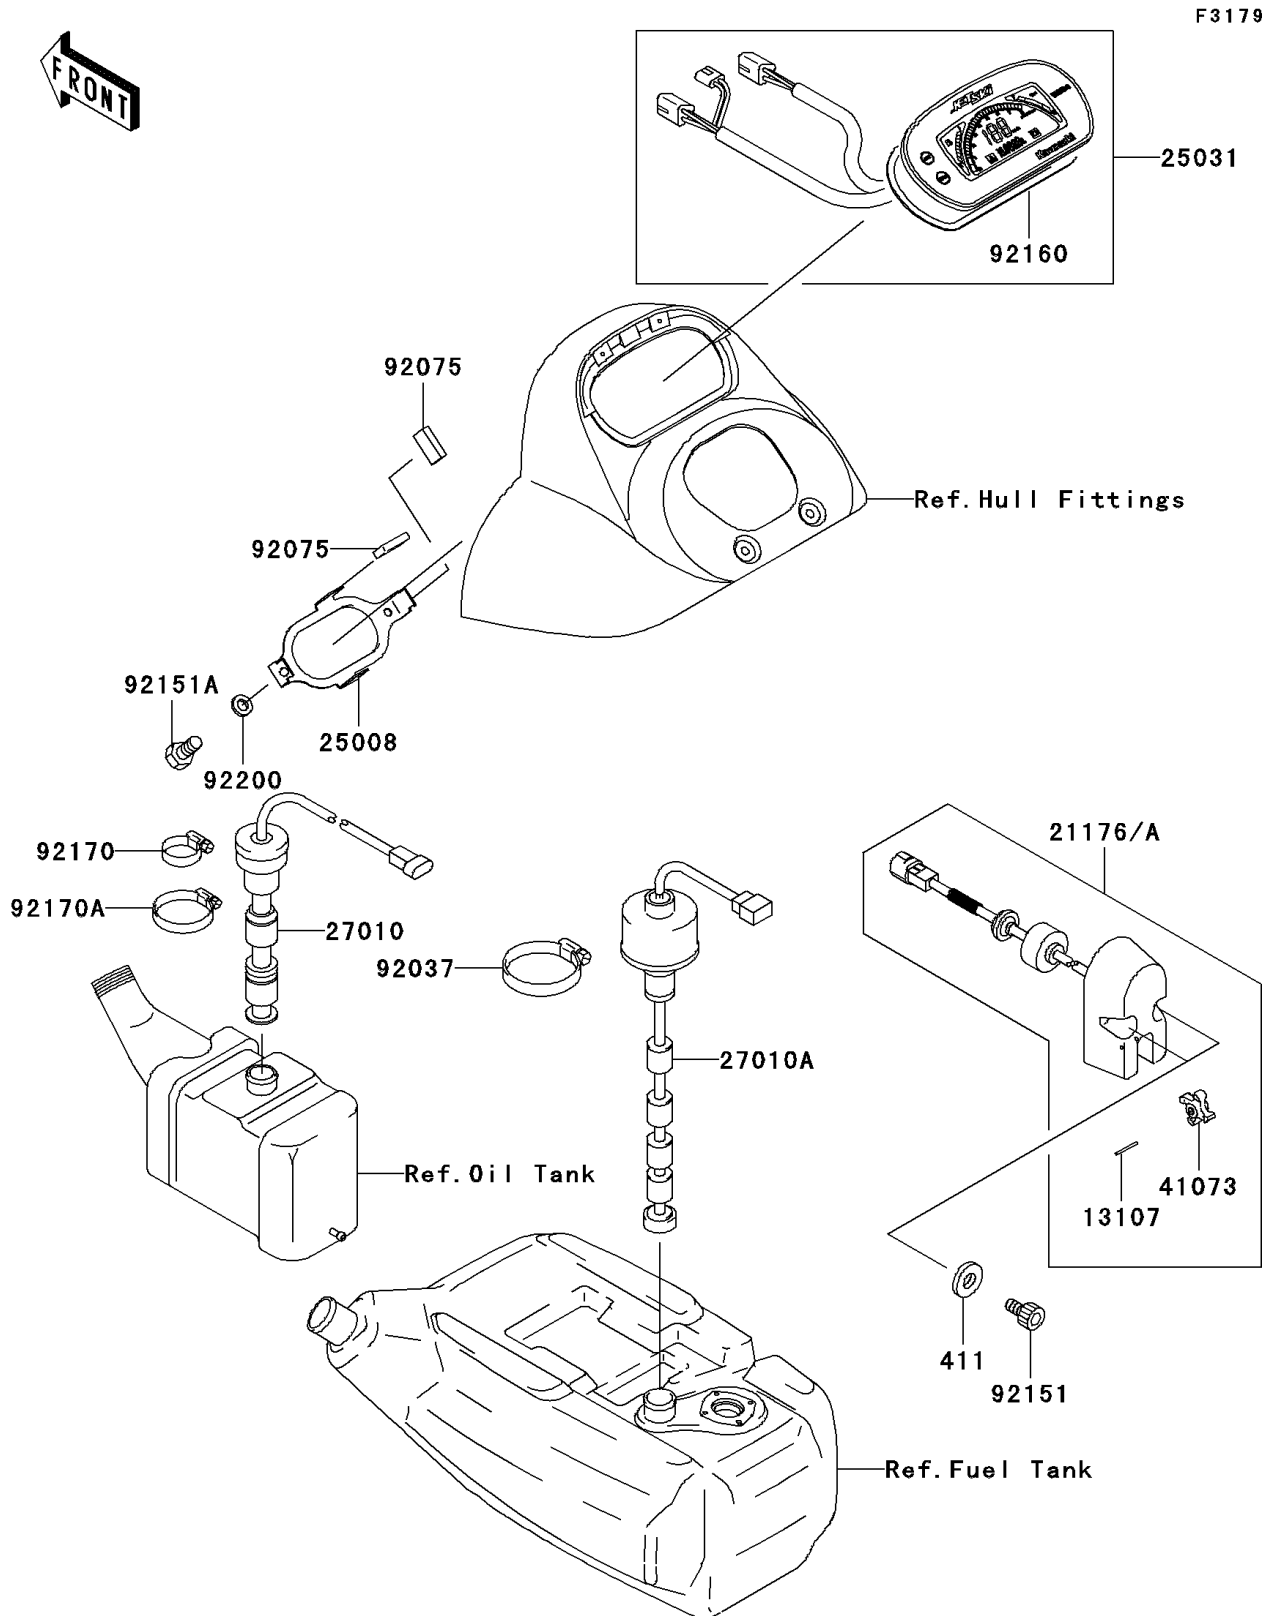

2005 900 STX

PARTS DIAGRAM

Meters

Kawasaki

Let the Good Times Roll®

2005 900 STX

PARTS LIST

Meters

Kawasaki

Let the Good Times Roll®

ITEM NAME

PART NUMBER

QUANTITY
