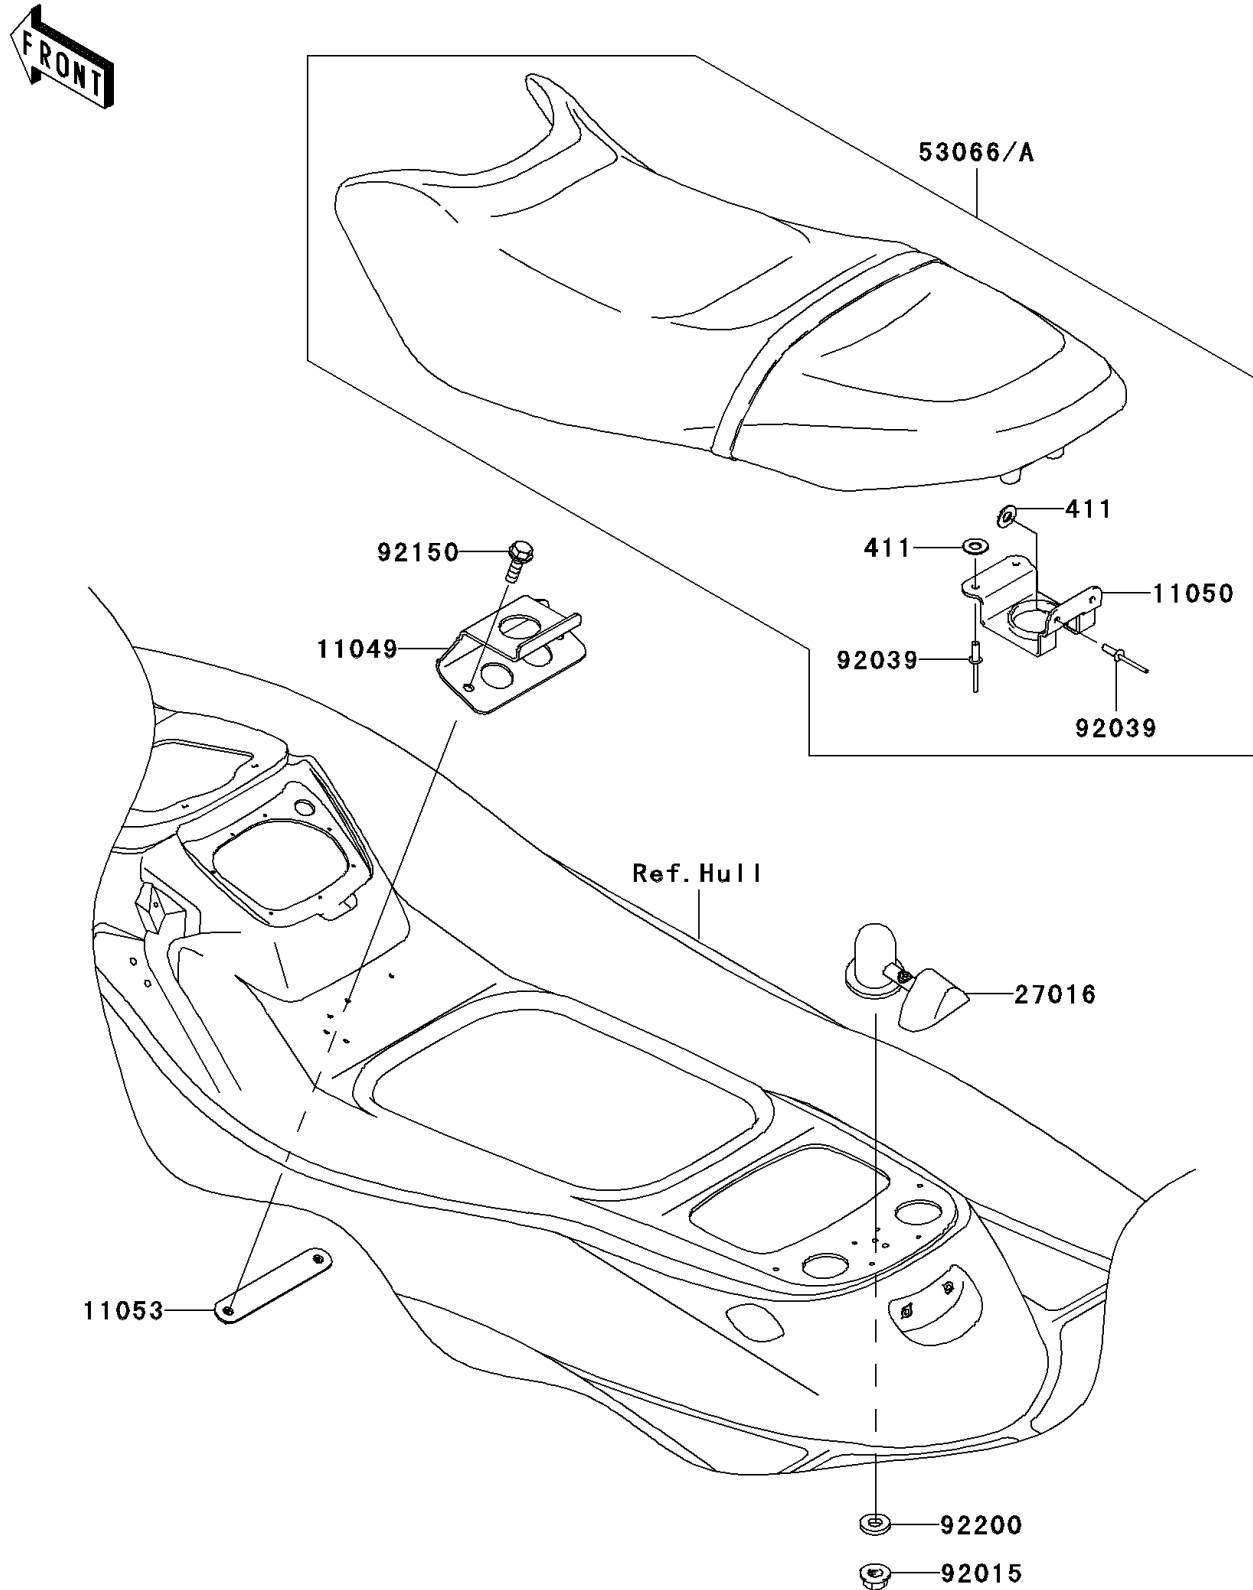

2004 900 STX

PARTS DIAGRAM

Seat

F3146

2004 900 STX

PARTS LIST

Seat

ITEM NAME	PART NUMBER	QUANTITY
WASHER-PLAIN,5MM (Ref # 411)	411S0500	4
BRACKET,SEAT (Ref # 11049)	11049-3735	1
BRACKET,SEAT LOCK (Ref # 11050)	11050-3741	1
BRACKET (Ref # 11053)	11053-3785	1
LOCK-ASSY,SEAT,F.BLACK (Ref # 27016)	27016-3744-6Z	1
SEAT-ASSY,M.R.RED (Ref # 53066)	53066-3704-325	1
NUT,FLANGED,8MM (Ref # 92015)	92015-3709	1
RIVET (Ref # 92039)	92039-3714	4
BOLT,6X18 (Ref # 92150)	92150-3729	2
WASHER,8.5X25X1.5 (Ref # 92200)	92200-3717	1