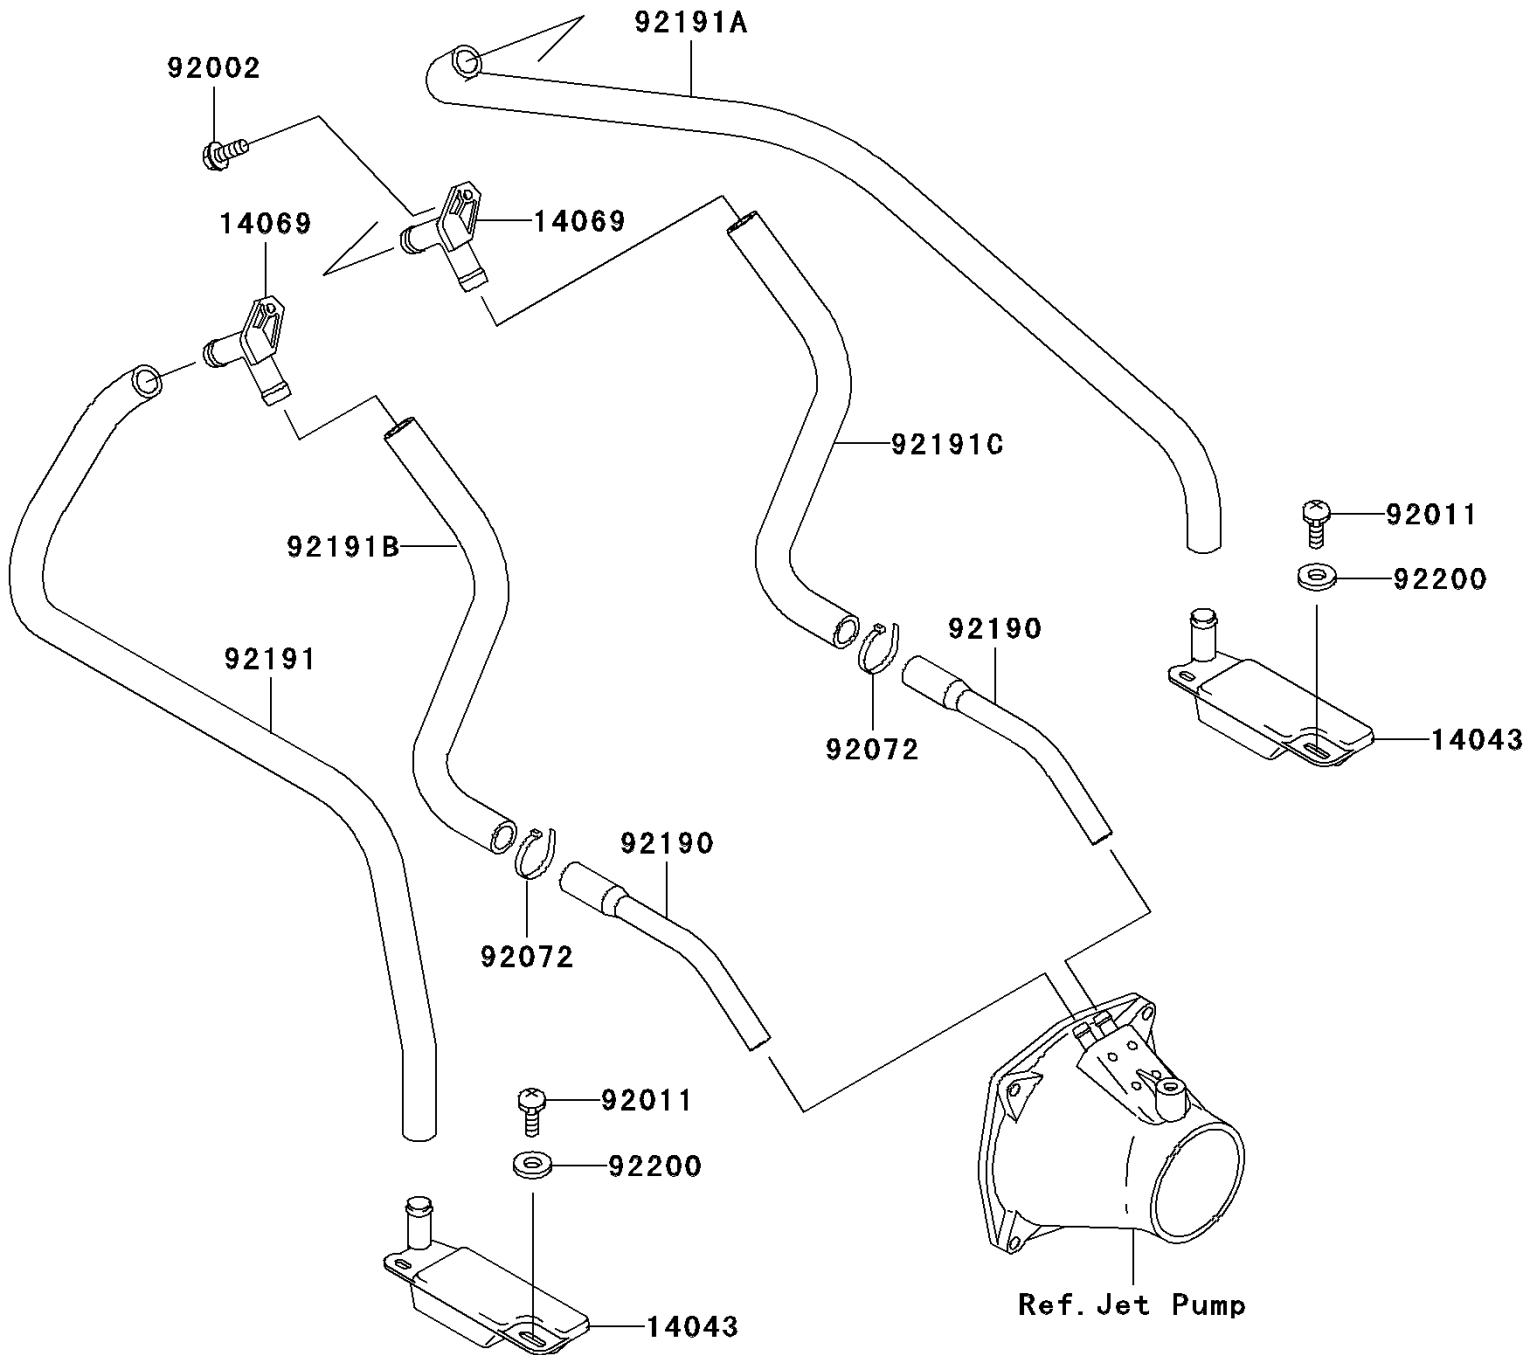

2004 900 STX

PARTS DIAGRAM

Bilge System

F3145

2004 900 STX

PARTS LIST

Bilge System

Kawasaki

Let the Good Times Roll®

ITEM NAME

PART NUMBER

QUANTITY
