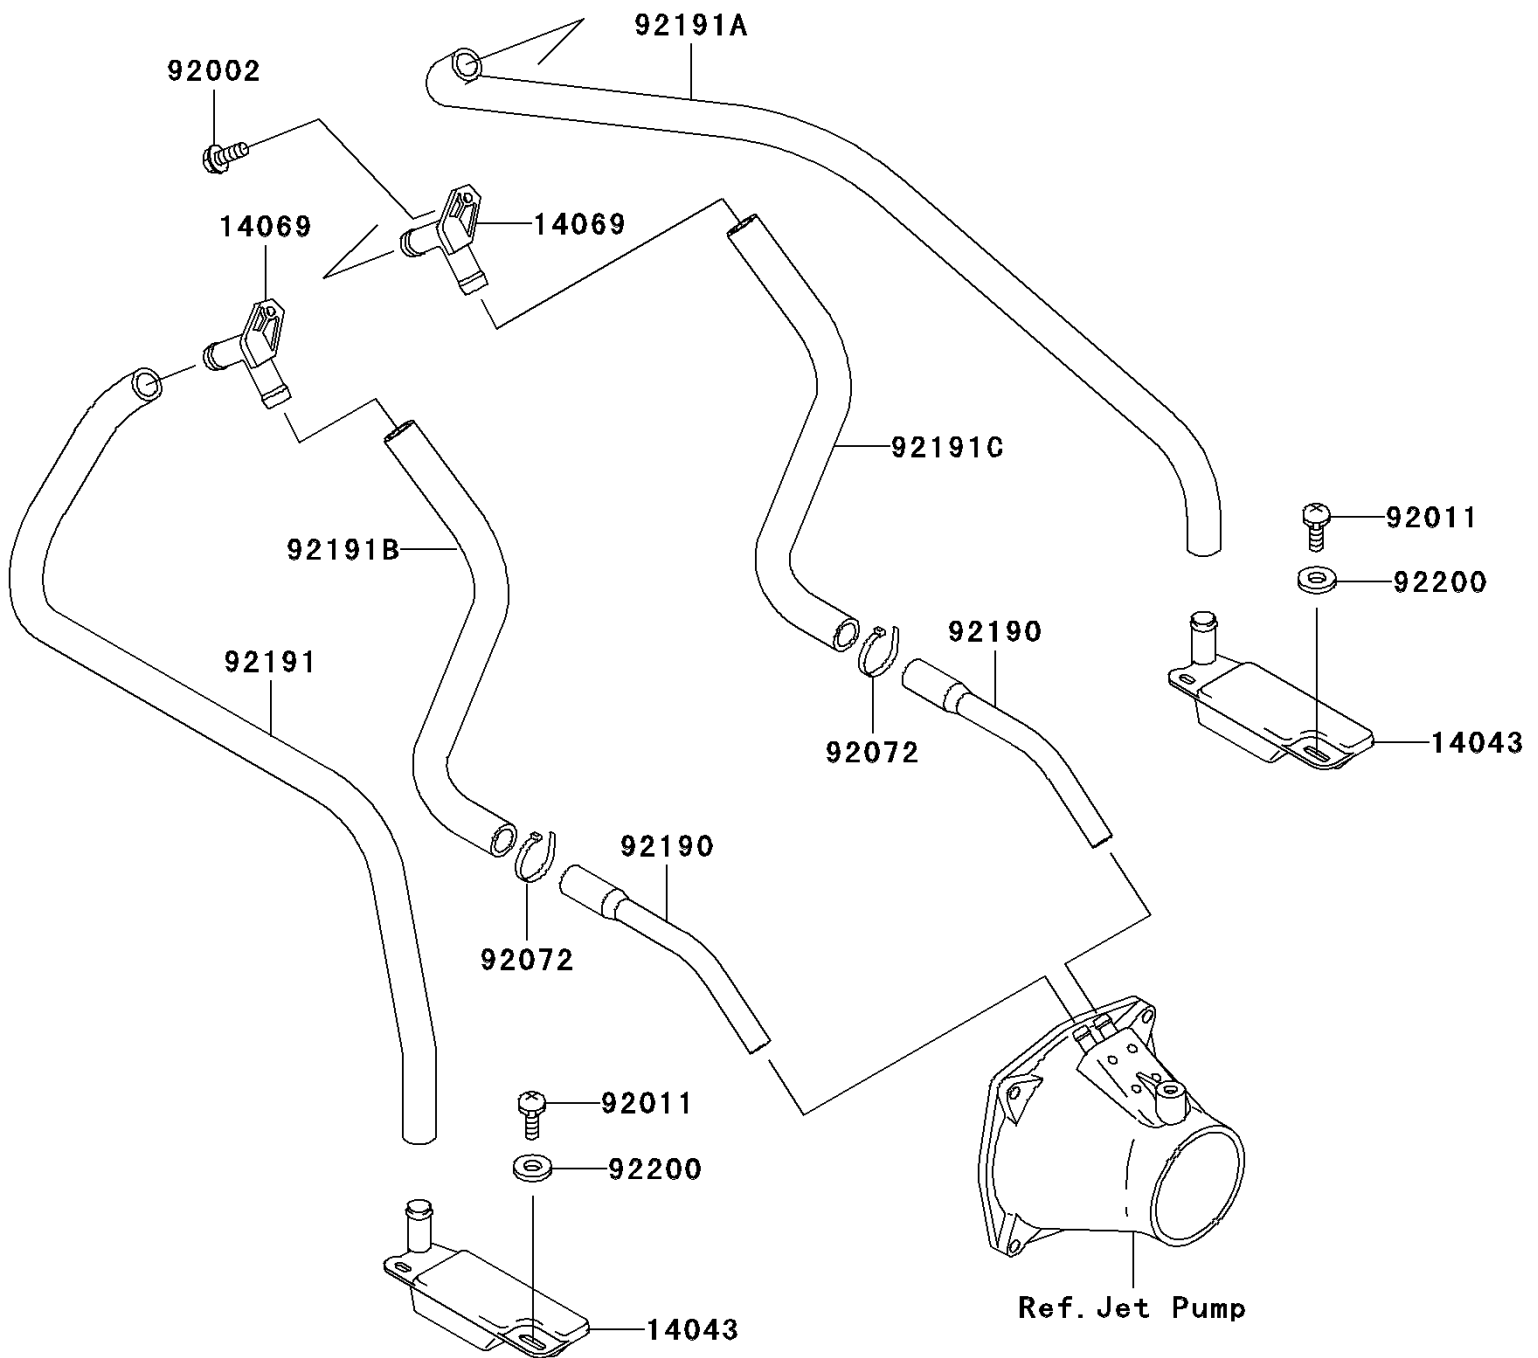

2005 900 STX

PARTS DIAGRAM

Bilge System

F3145

2005 900 STX

PARTS LIST

Bilge System

Kawasaki

Let the Good Times Roll®

ITEM NAME

PART NUMBER

QUANTITY
