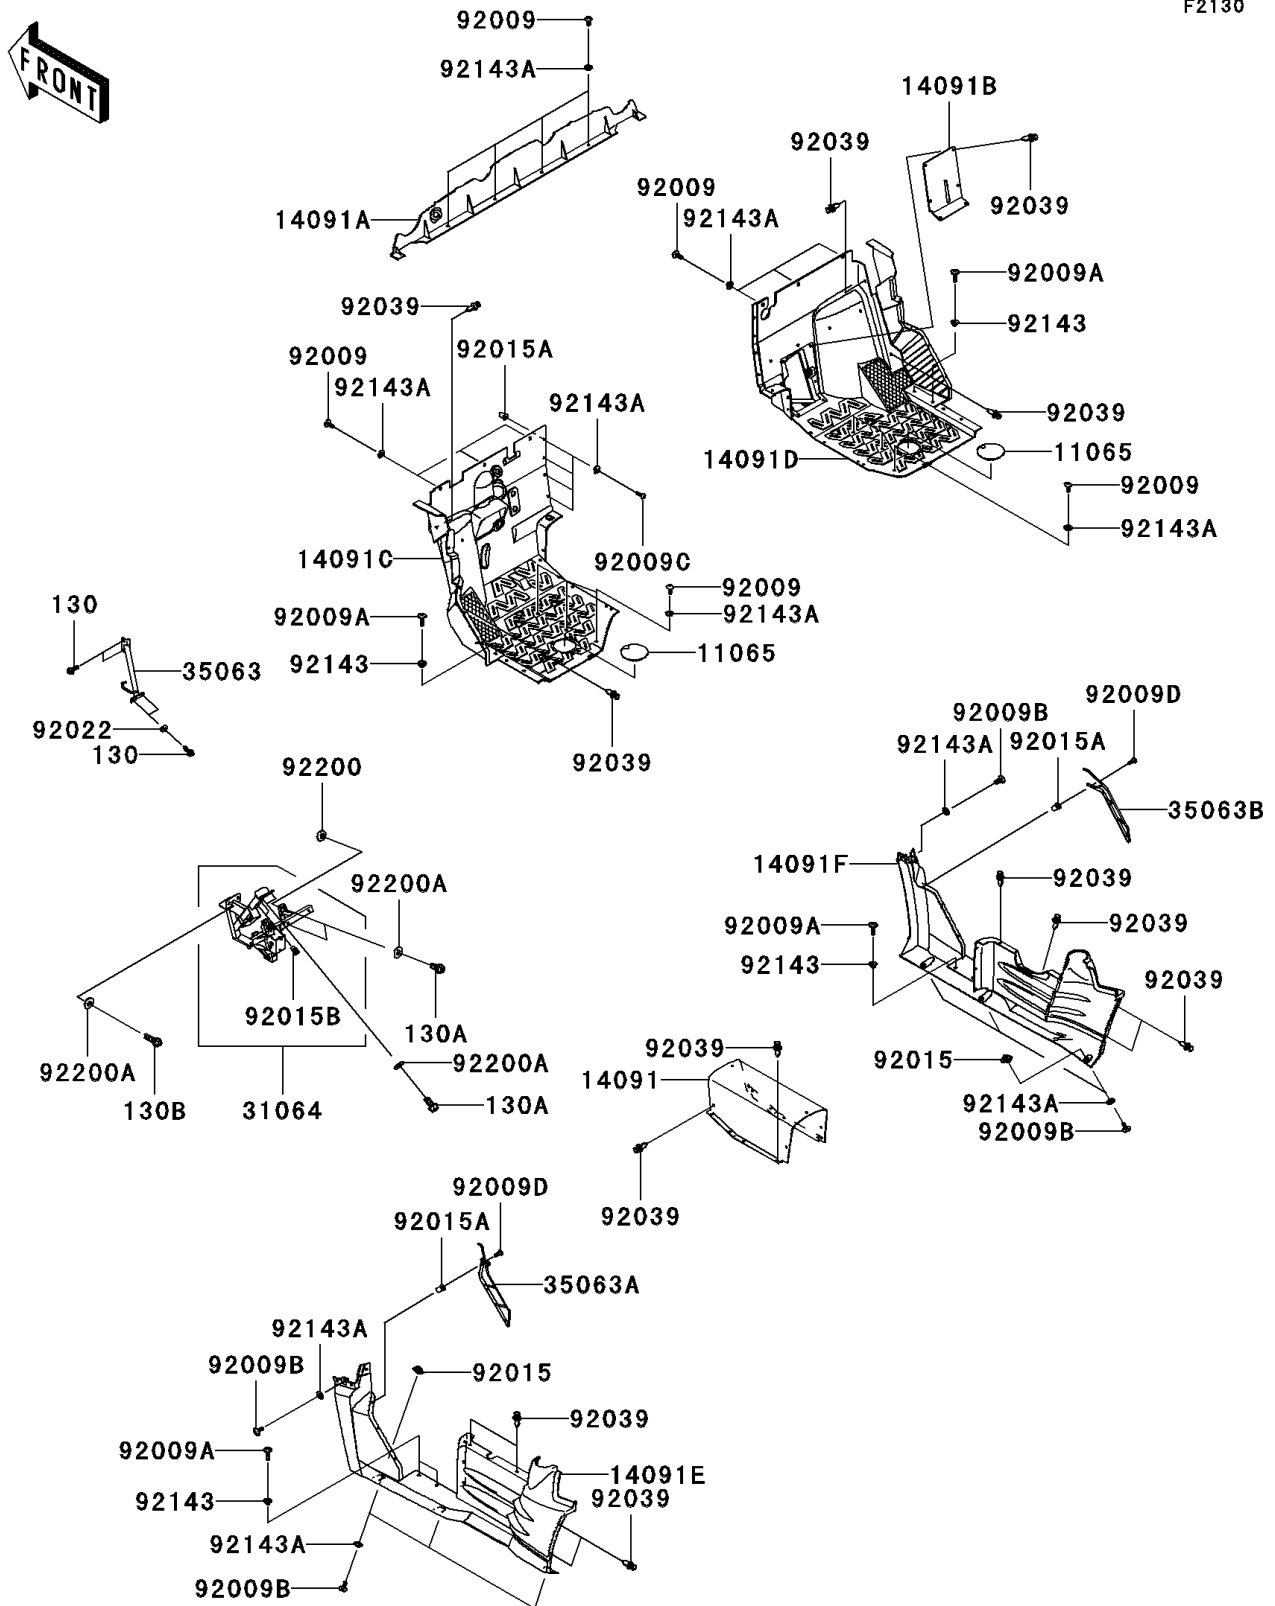

2008 Teryx[®] 750 4x4 LE

PARTS DIAGRAM

Frame Fittings(Front)

2008 Teryx[®] 750 4x4 LE

PARTS LIST

Frame Fittings(Front)

ITEM NAME	PART NUMBER	QUANTITY
BOLT-FLANGED,6X18 (Ref # 130)	130BB0618	4
BOLT-FLANGED,10X20 (Ref # 130A)	130CA1020	4
BOLT-FLANGED,10X30 (Ref # 130B)	130CB1030	2
CAP (Ref # 11065)	11065-0267	2
COVER,CENTER,F.BLACK (Ref # 14091)	14091-0696-6Z	1
COVER (Ref # 14091A)	14091-0699	1
COVER,F.BLACK (Ref # 14091B)	14091-0731-6Z	1
COVER,FLOOR,LH (Ref # 14091C)	14091-1639	1
COVER,FLOOR,RH (Ref # 14091D)	14091-1640	1
COVER,SIDE,LH,F.BLACK (Ref # 14091E)	14091-1686-6Z	1
COVER,SIDE,RH,F.BLACK (Ref # 14091F)	14091-1687-6Z	1
PIPE-COMP (Ref # 31064)	31064-0138	1
STAY,MASTER CYLINDER (Ref # 35063)	35063-0518	1
STAY,SIDE COVER,LH (Ref # 35063A)	35063-0544	1
STAY,SIDE COVER,RH (Ref # 35063B)	35063-0545	1
SCREW,TAPPING,6X16 (Ref # 92009)	92009-1166	16
SCREW,6X22,BLACK (Ref # 92009A)	92009-1256	8
SCREW,6X16 (Ref # 92009B)	92009-1621	8
SCREW,5X18 (Ref # 92009C)	92009-1655	4
SCREW,5X20 (Ref # 92009D)	92009-1934	6
NUT (Ref # 92015)	92015-1487	6
NUT,WELL,5MM (Ref # 92015A)	92015-1757	10
NUT,POP,6MM,L=15 (Ref # 92015B)	92015-1791	2
WASHER,6.2X15.0X1.2 (Ref # 92022)	92022-2373	2
RIVET (Ref # 92039)	92039-1229	32
COLLAR (Ref # 92143)	92143-1057	8
COLLAR (Ref # 92143A)	92143-1087	28
WASHER,10X22X3.2 (Ref # 92200)	92200-0121	2
WASHER,10.3X23X1.6 (Ref # 92200A)	92200-2009	6