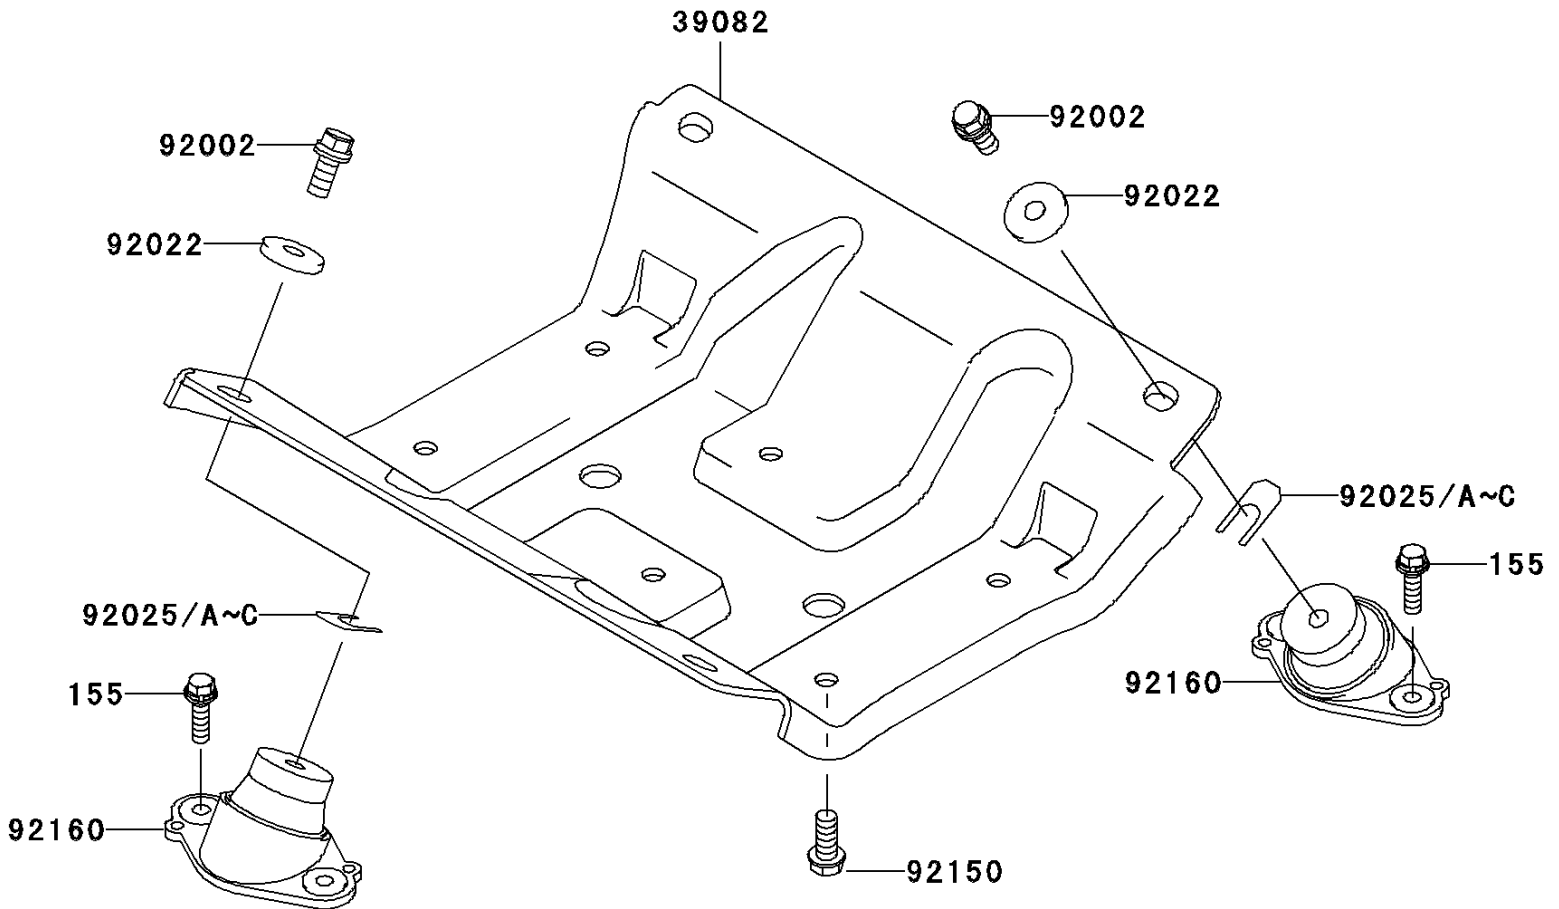

2004 900 STX

PARTS DIAGRAM

Engine Mount

2004 900 STX

PARTS LIST

Engine Mount

ITEM NAME	PART NUMBER	QUANTITY
BOLT-WSP-SMALL,8X30 (Ref # 155)	155R0830	8
MOUNT-ENGINE (Ref # 39082)	39082-3722	1
BOLT,10X25 (Ref # 92002)	92002-3770	4
WASHER,32X10.5X4 (Ref # 92022)	92022-3023	4
SHIM,T=0.3MM (Ref # 92025)	92025-3705	AR
SHIM,T=0.5MM (Ref # 92025A)	92025-3706	AR
SHIM,T=1.0MM (Ref # 92025B)	92025-3707	AR
SHIM,T=1.5MM (Ref # 92025C)	92025-3708	AR
BOLT,10X25 (Ref # 92150)	92150-3818	6
DAMPER,ENGINE MOUNT (Ref # 92160)	92160-3838	4