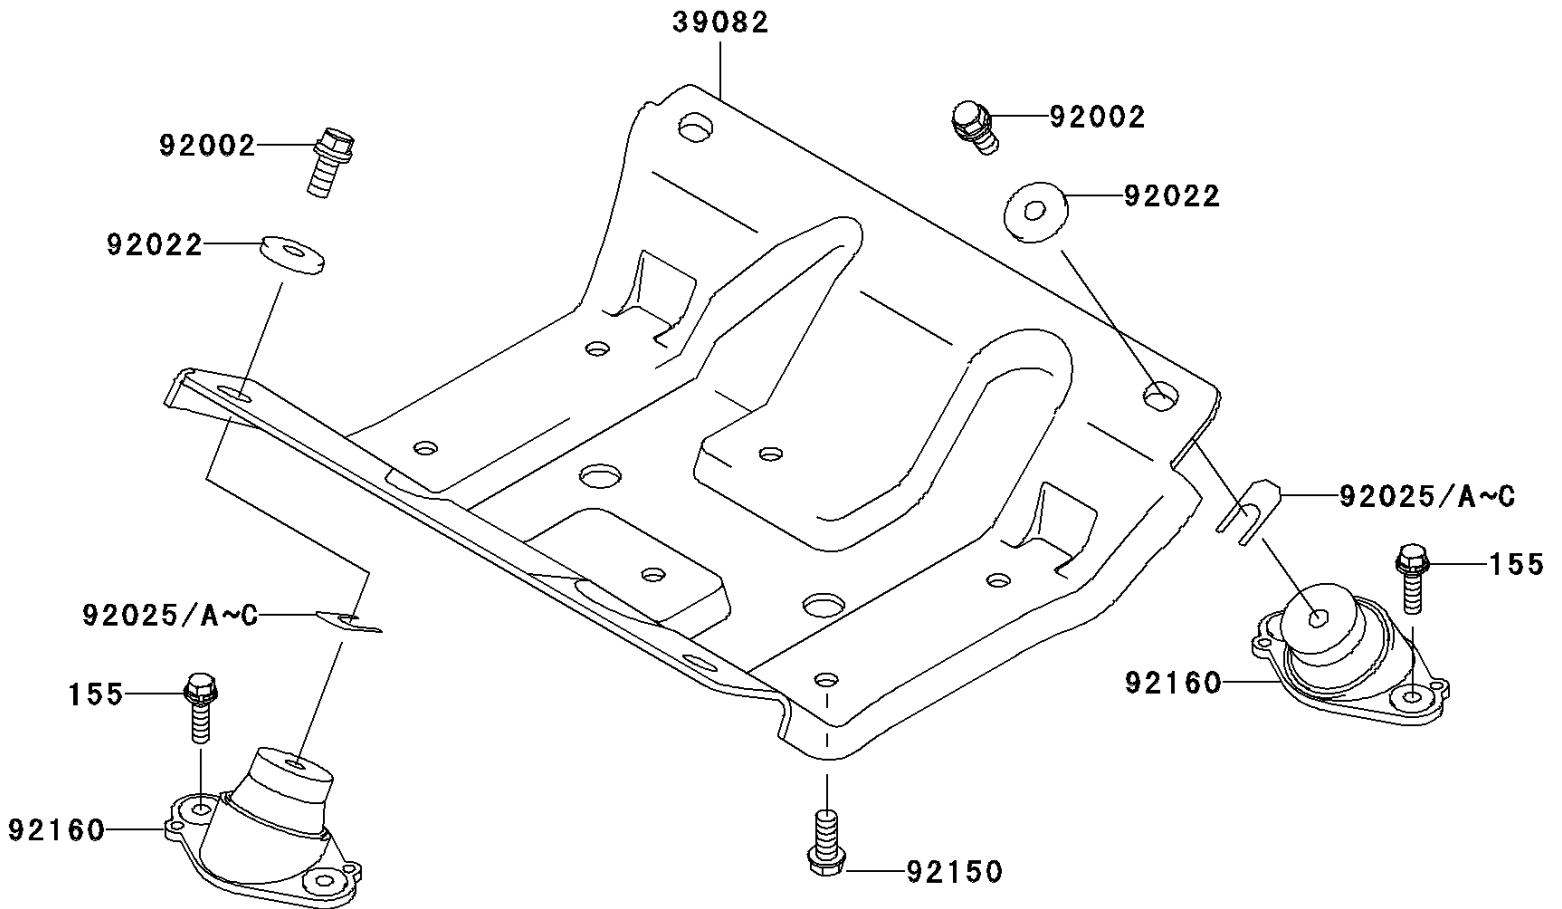

2004 900 STX

PARTS DIAGRAM

Engine Mount

2004 900 STX

PARTS LIST

Engine Mount

Kawasaki

Let the Good Times Roll®

ITEM NAME

PART NUMBER

QUANTITY
