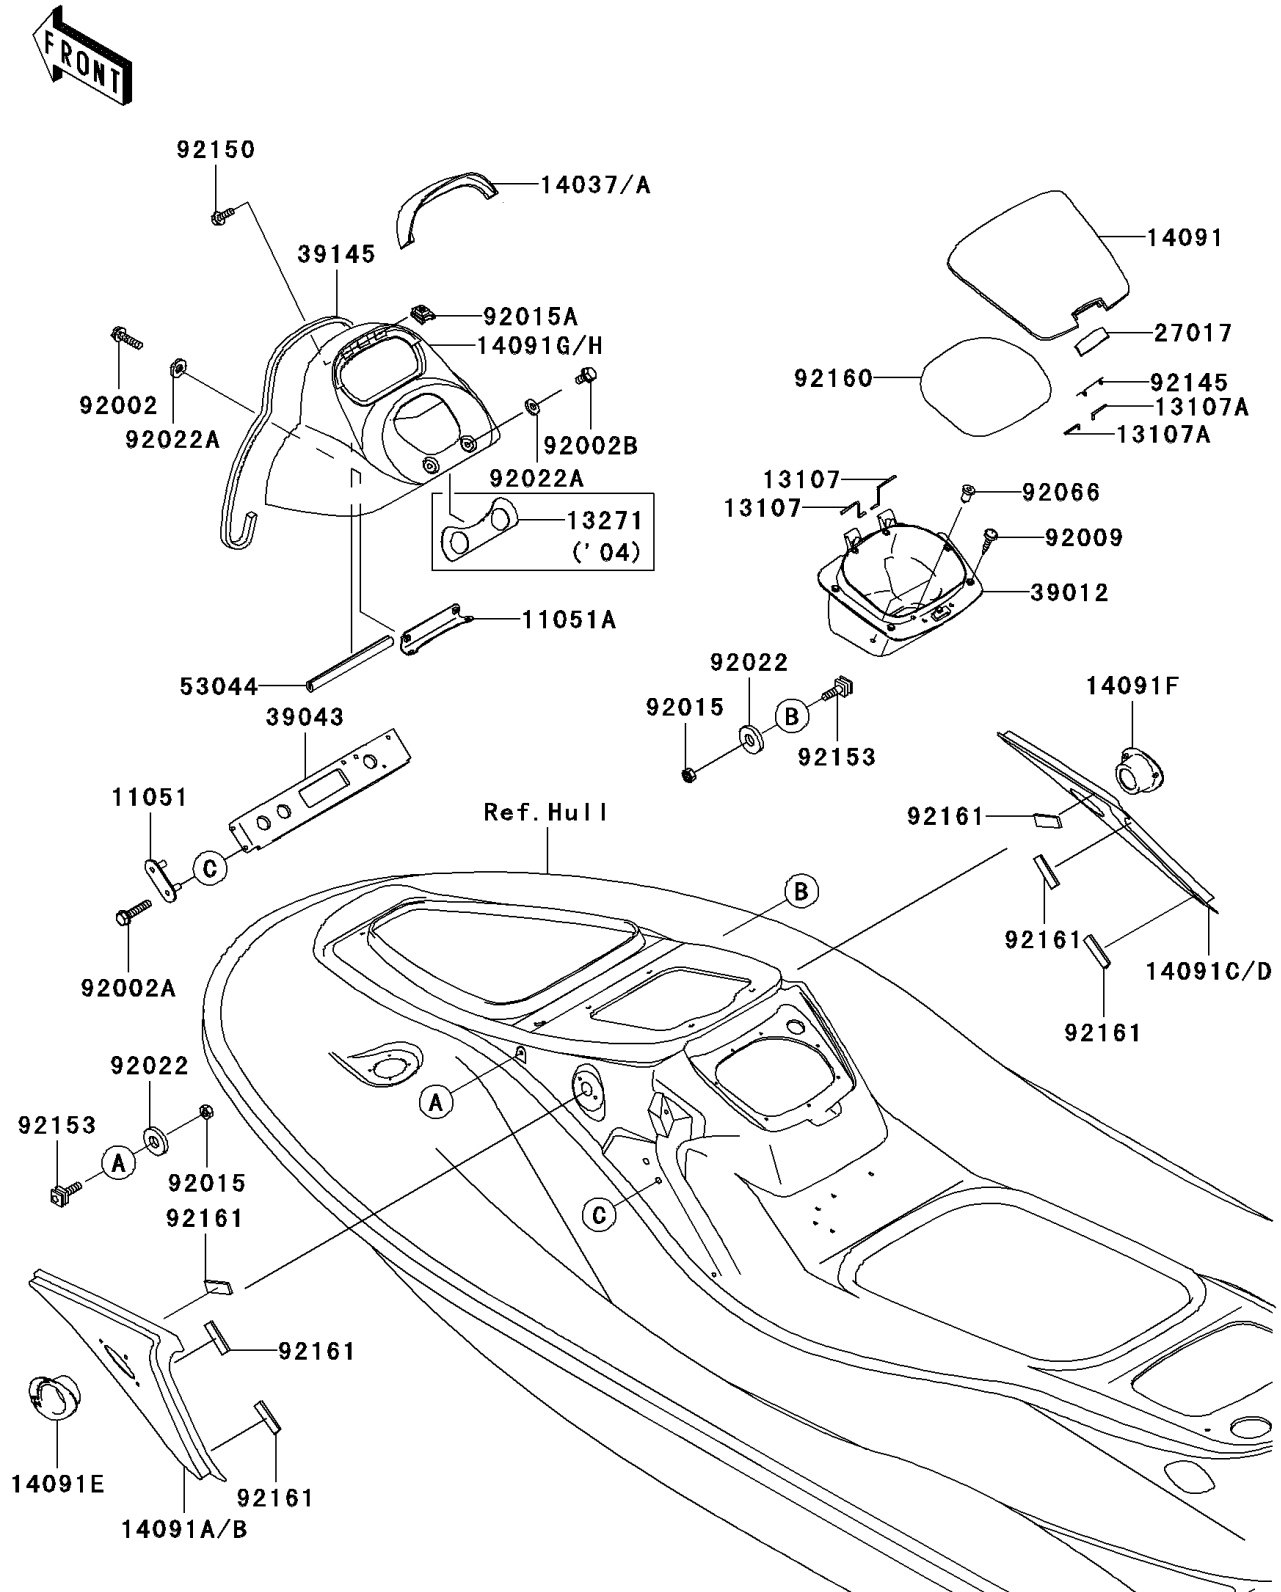

2004 900 STX

PARTS DIAGRAM

Hull Middle Fittings

F3136

2004 900 STX

PARTS LIST

Hull Middle Fittings

ITEM NAME

PART NUMBER

QUANTITY
