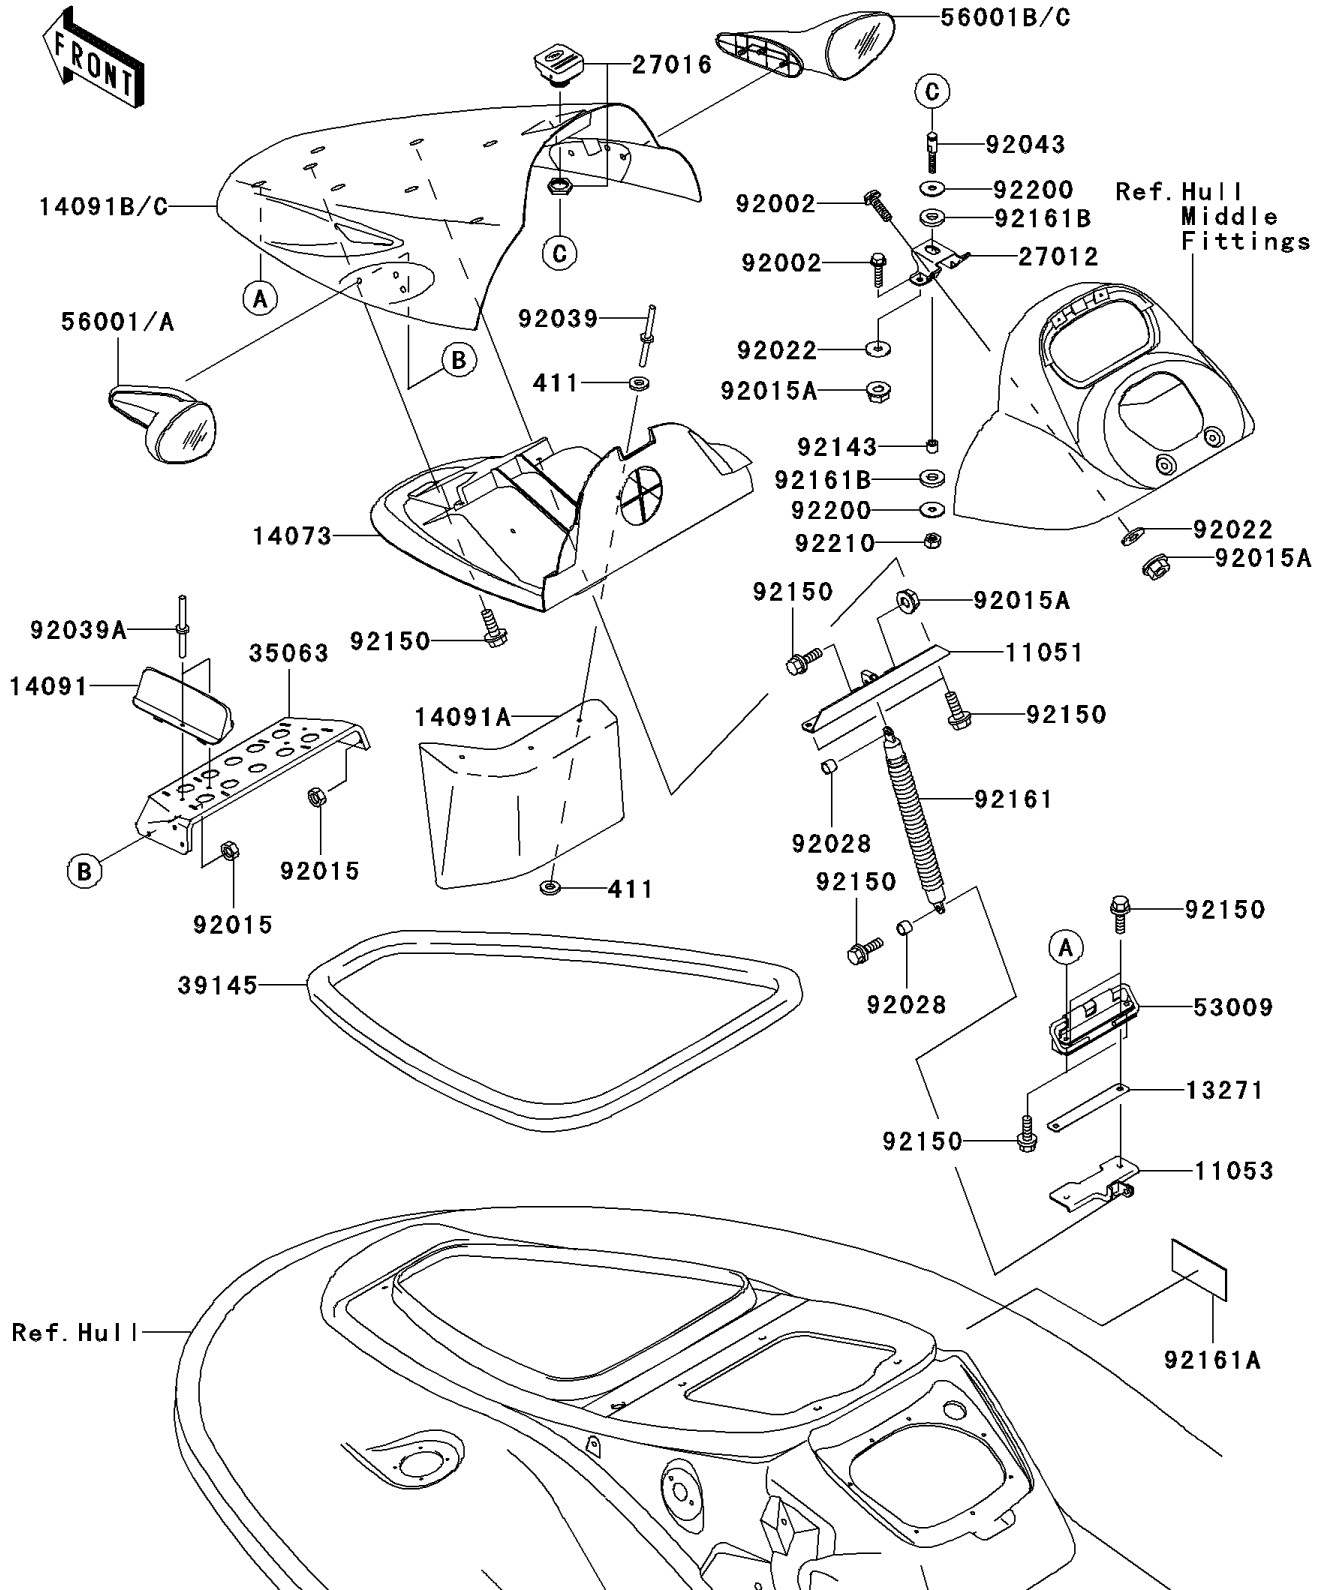

2004 900 STX

PARTS DIAGRAM

Hull Front Fittings

F3135