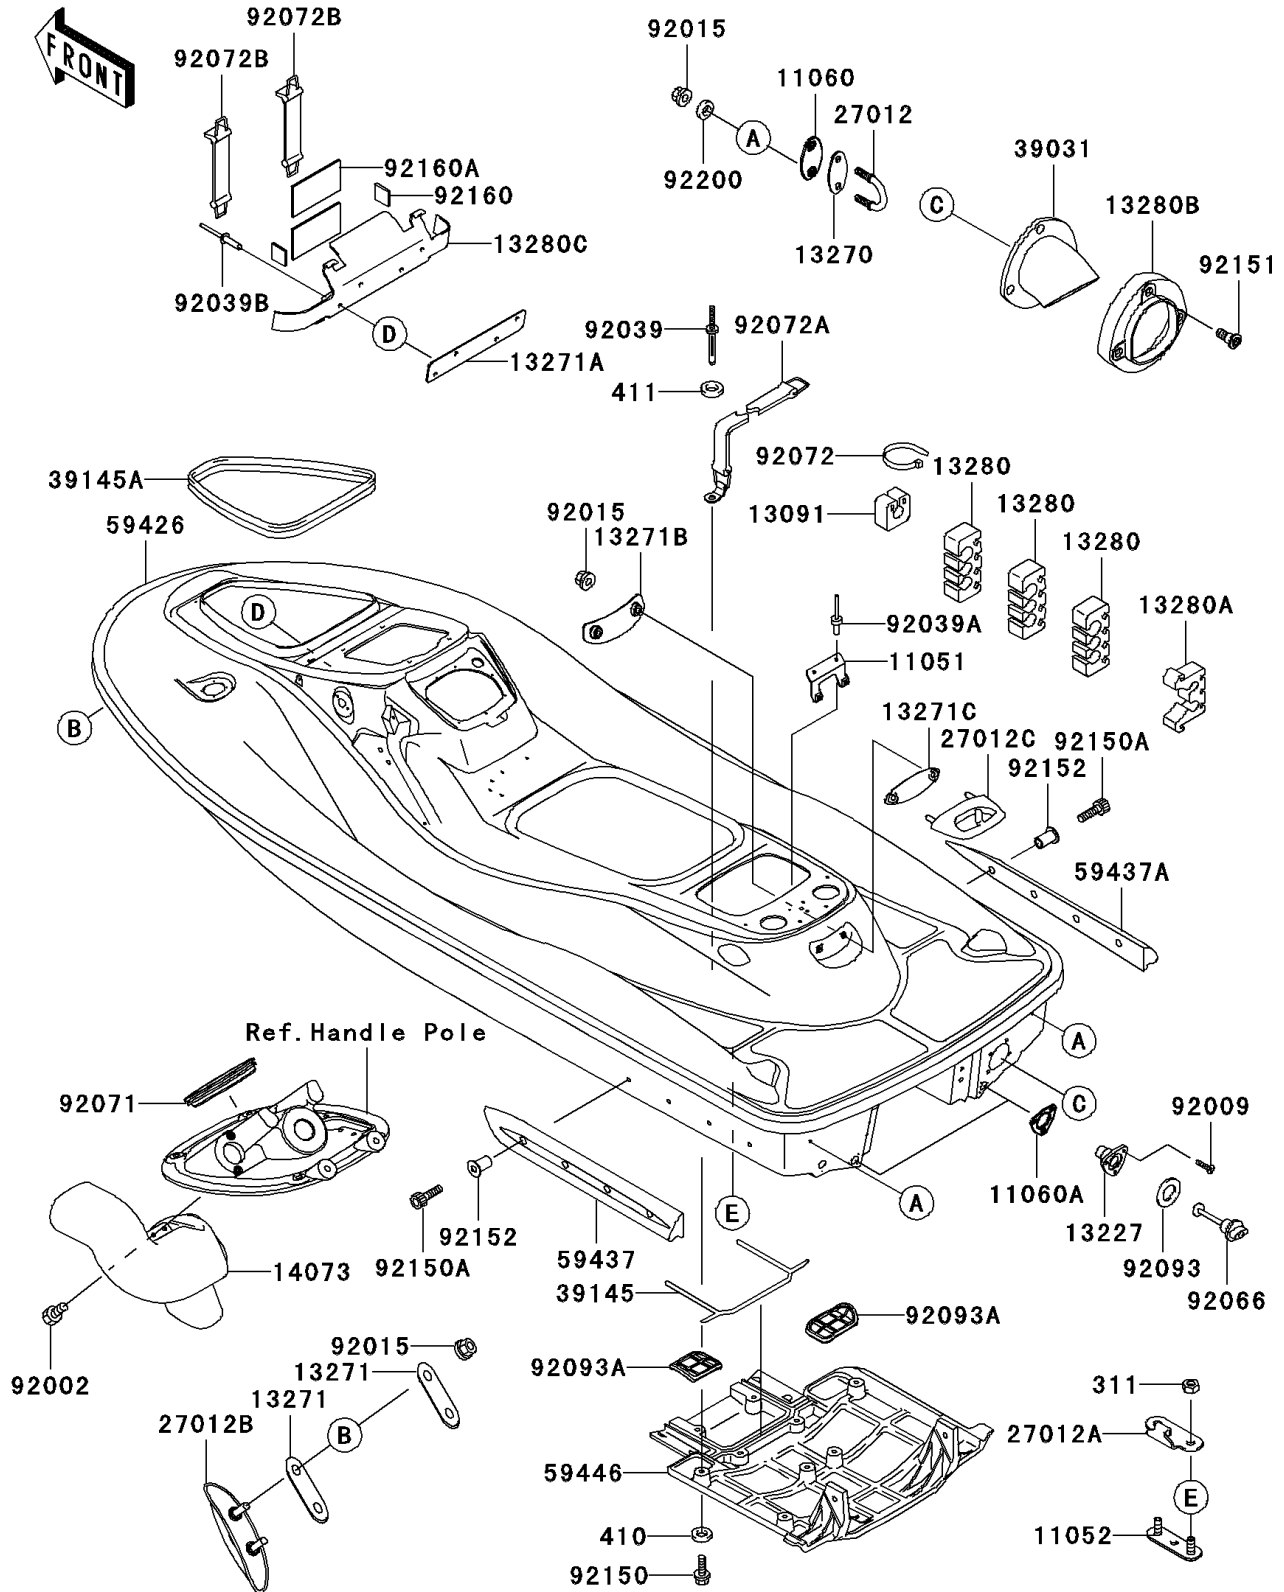

2004 900 STX

PARTS DIAGRAM

Hull(E1)

Kawasaki

Let the Good Times Roll®

F3130

2004 900 STX

PARTS LIST

Hull(E1)

Kawasaki

Let the Good Times Roll®

ITEM NAME

PART NUMBER

QUANTITY
