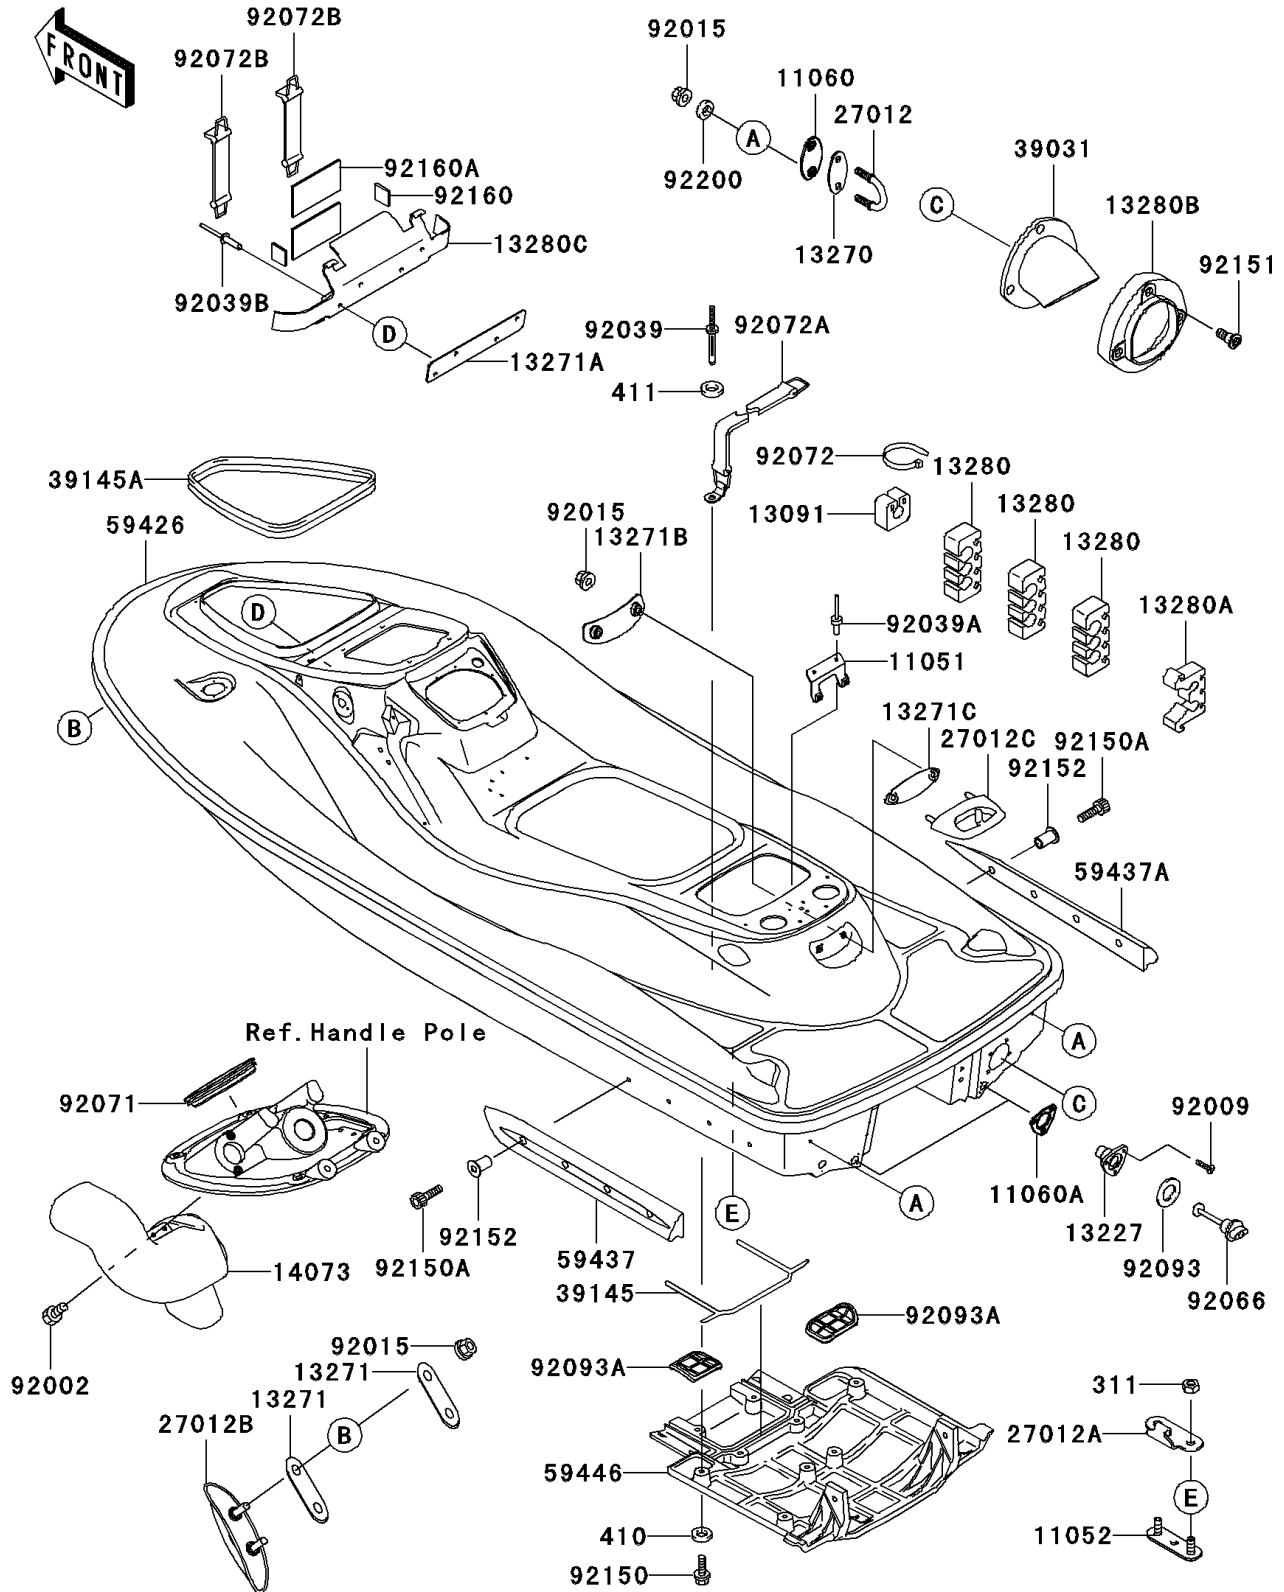

## PARTS DIAGRAM

Hull(E1)

**Kawasaki**

Let the Good Times Roll®

F3130

## PARTS LIST

Hull(E1)

ITEM NAME	PART NUMBER	QUANTITY
NUT,FLANGED,8MM (Ref # 92015)	92015-3709	8
RIVET (Ref # 92039)	92039-3741	1
RIVET (Ref # 92039A)	92039-3755	2
RIVET (Ref # 92039B)	92039-3783	4
PLUG,RR,DRAIN,J.WHITE (Ref # 92066)	92066-3783-8U	2
GROMMET (Ref # 92071)	92071-3812	1
BAND,L=188 (Ref # 92072)	92072-1239	1
BAND,314X18 (Ref # 92072A)	92072-3814	1
BAND,TOOL CASE (Ref # 92072B)	92072-3859	2
SEAL (Ref # 92093)	92093-3720	2
SEAL (Ref # 92093A)	92093-3765	2
NUT-HEX,6MM (Ref # 311)	311R0600	2
WASHER-PLAIN-SMALL,6MM (Ref # 410)	410S0600	10
WASHER-PLAIN,5MM (Ref # 411)	411S0500	1
BOLT,SOCKET,6X18 (Ref # 92150)	92150-3775	10
BOLT,SOCKET,6X30 (Ref # 92150A)	92150-3822	8
BOLT,SOCKET,M6,SHOULDER (Ref # 92151)	92151-3746	3
COLLAR (Ref # 92152)	92152-3715	8
DAMPER,25X25 (Ref # 92160)	92160-3864	2
DAMPER (Ref # 92160A)	92160-3913	2
WASHER (Ref # 92200)	92200-3779	4