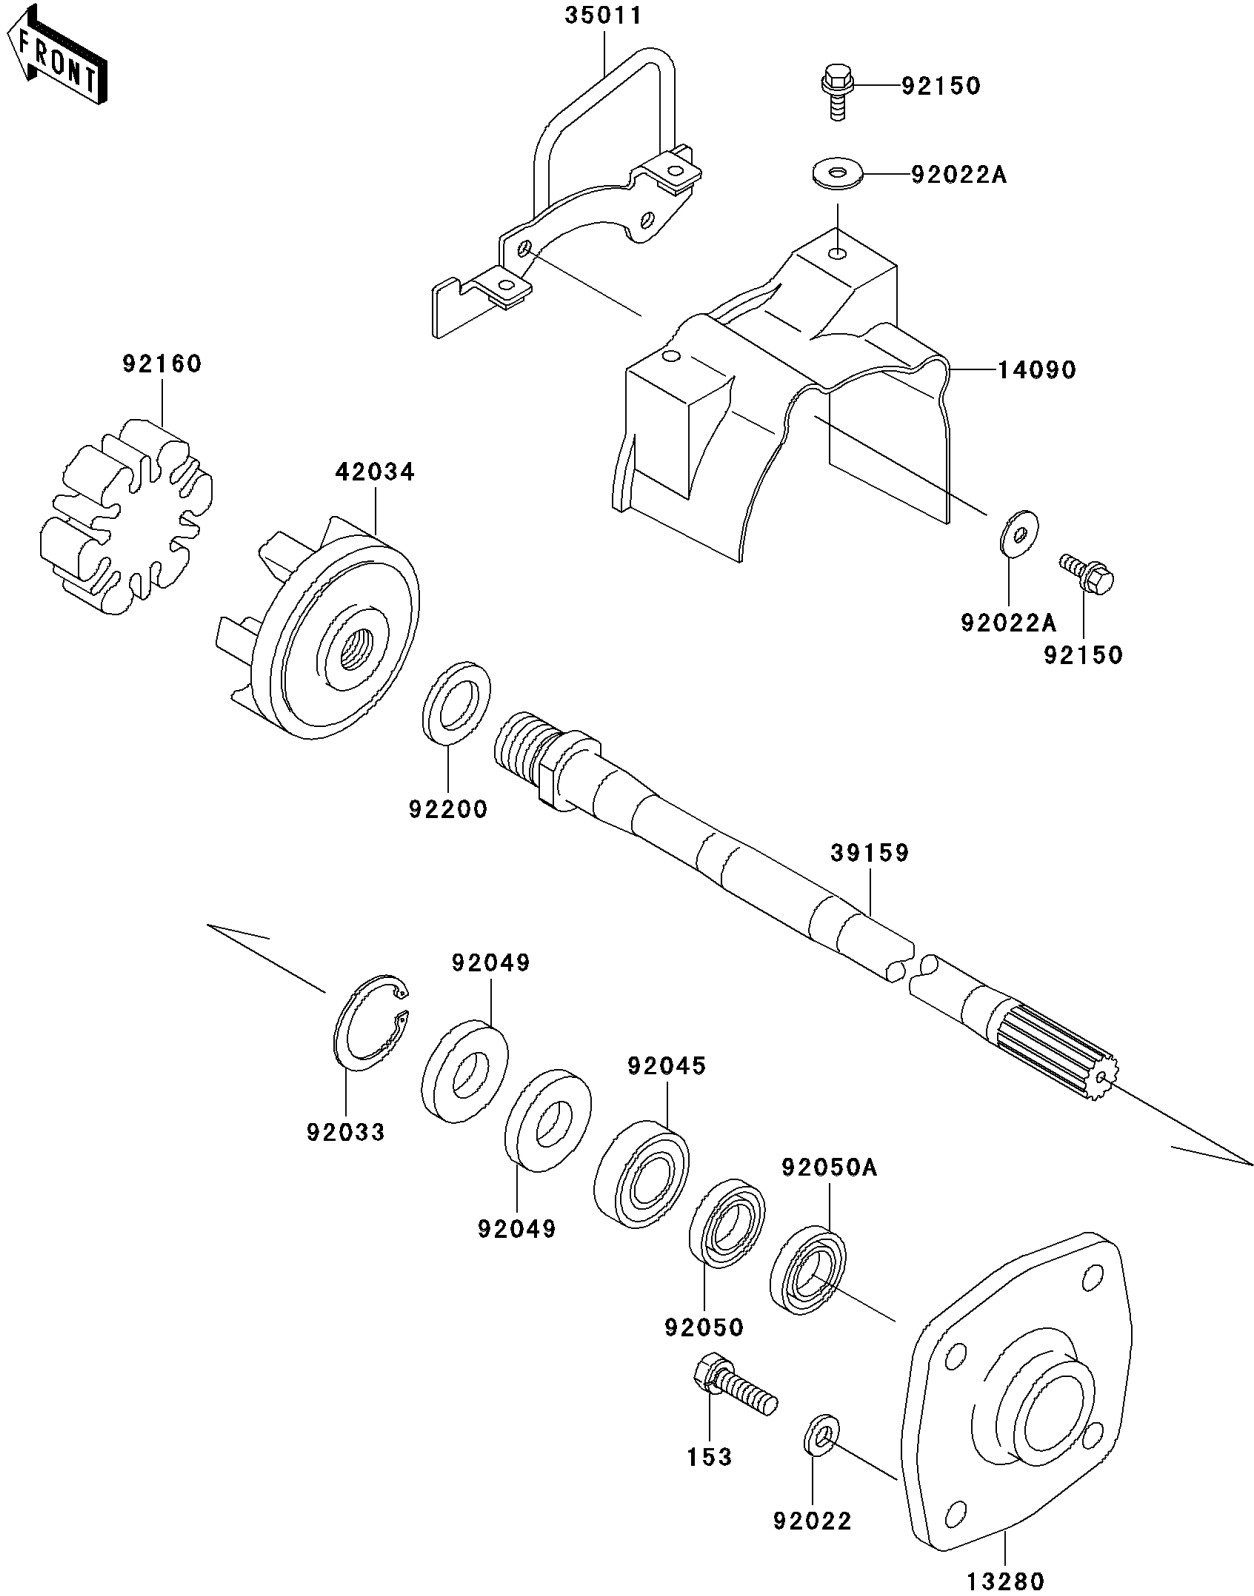

2005 900 STX

PARTS DIAGRAM

Drive Shaft

E3134

2005 900 STX

PARTS LIST

Drive Shaft

Kawasaki

Let the Good Times Roll®

ITEM NAME

PART NUMBER

QUANTITY
