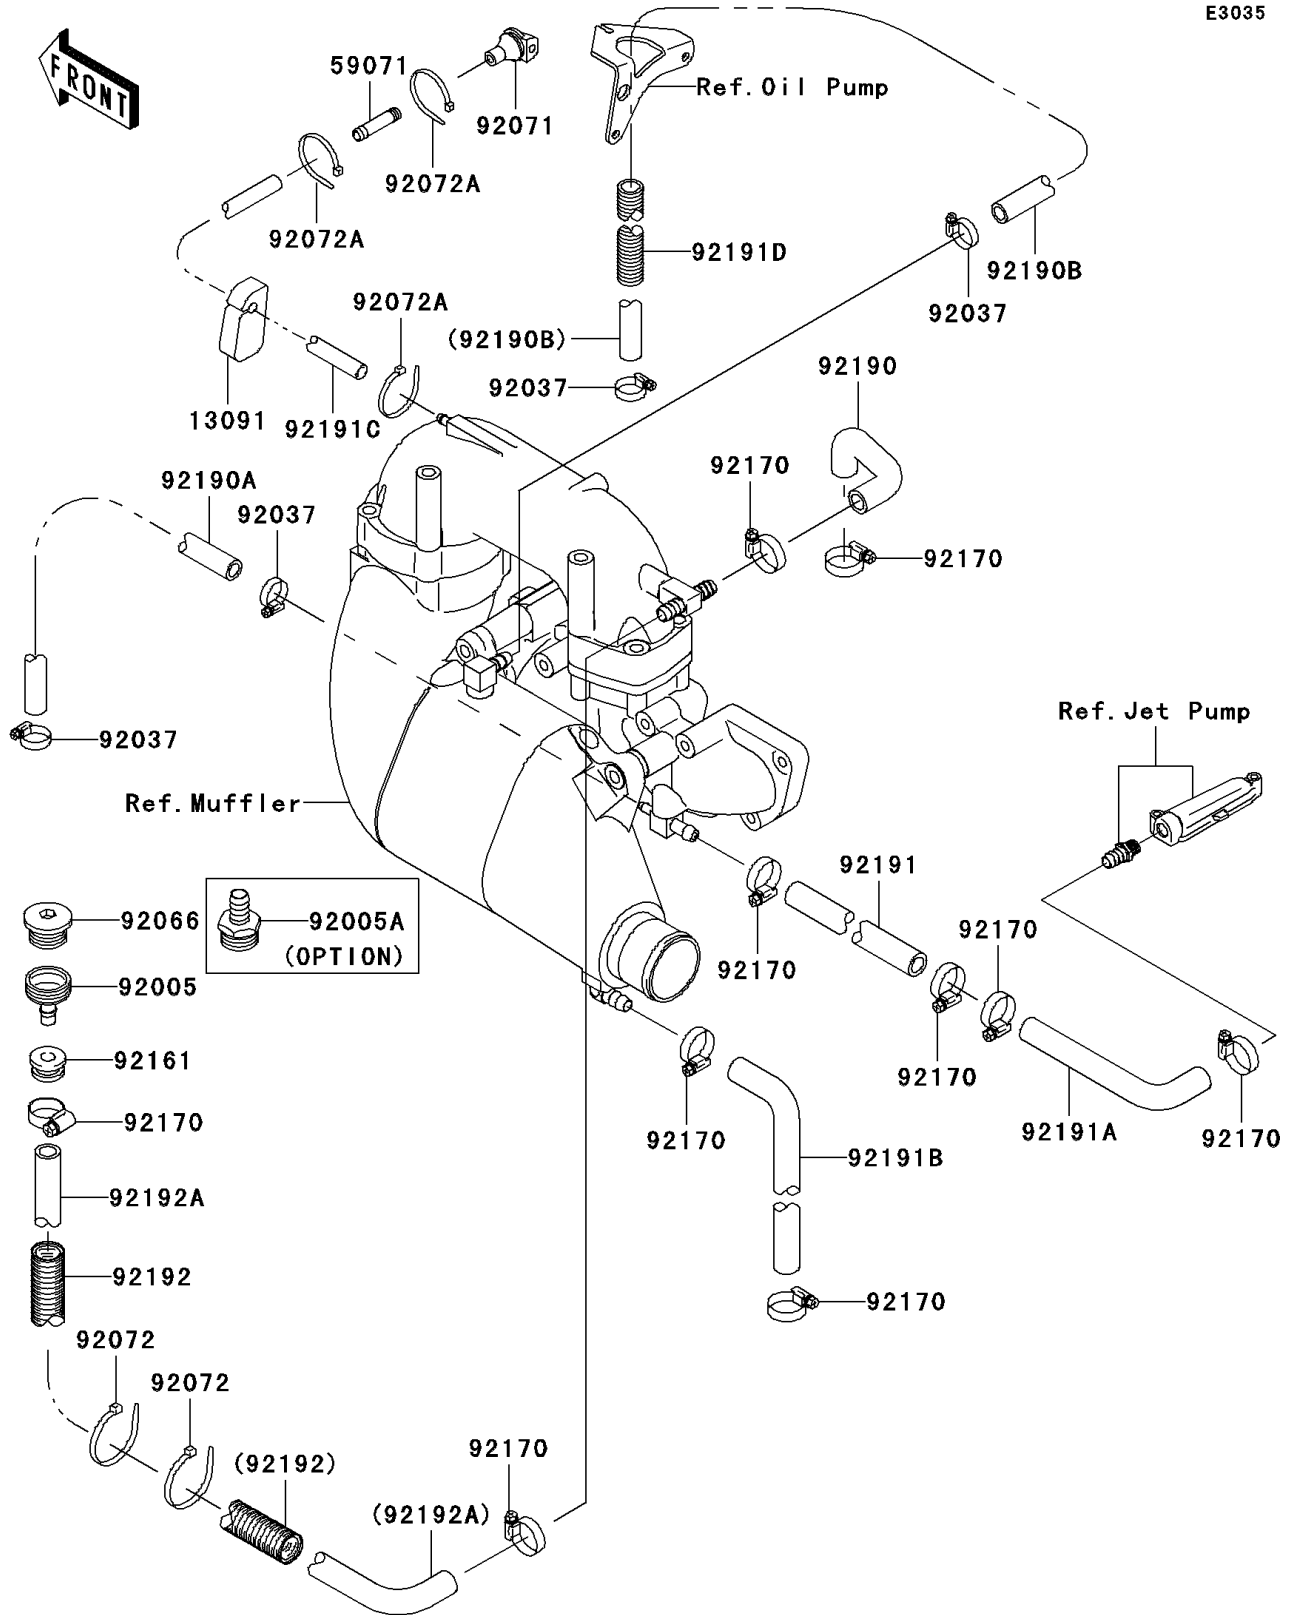

2004 900 STX

PARTS DIAGRAM

Cooling

E3035

2004 900 STX

PARTS LIST

Cooling

ITEM NAME

PART NUMBER

QUANTITY
