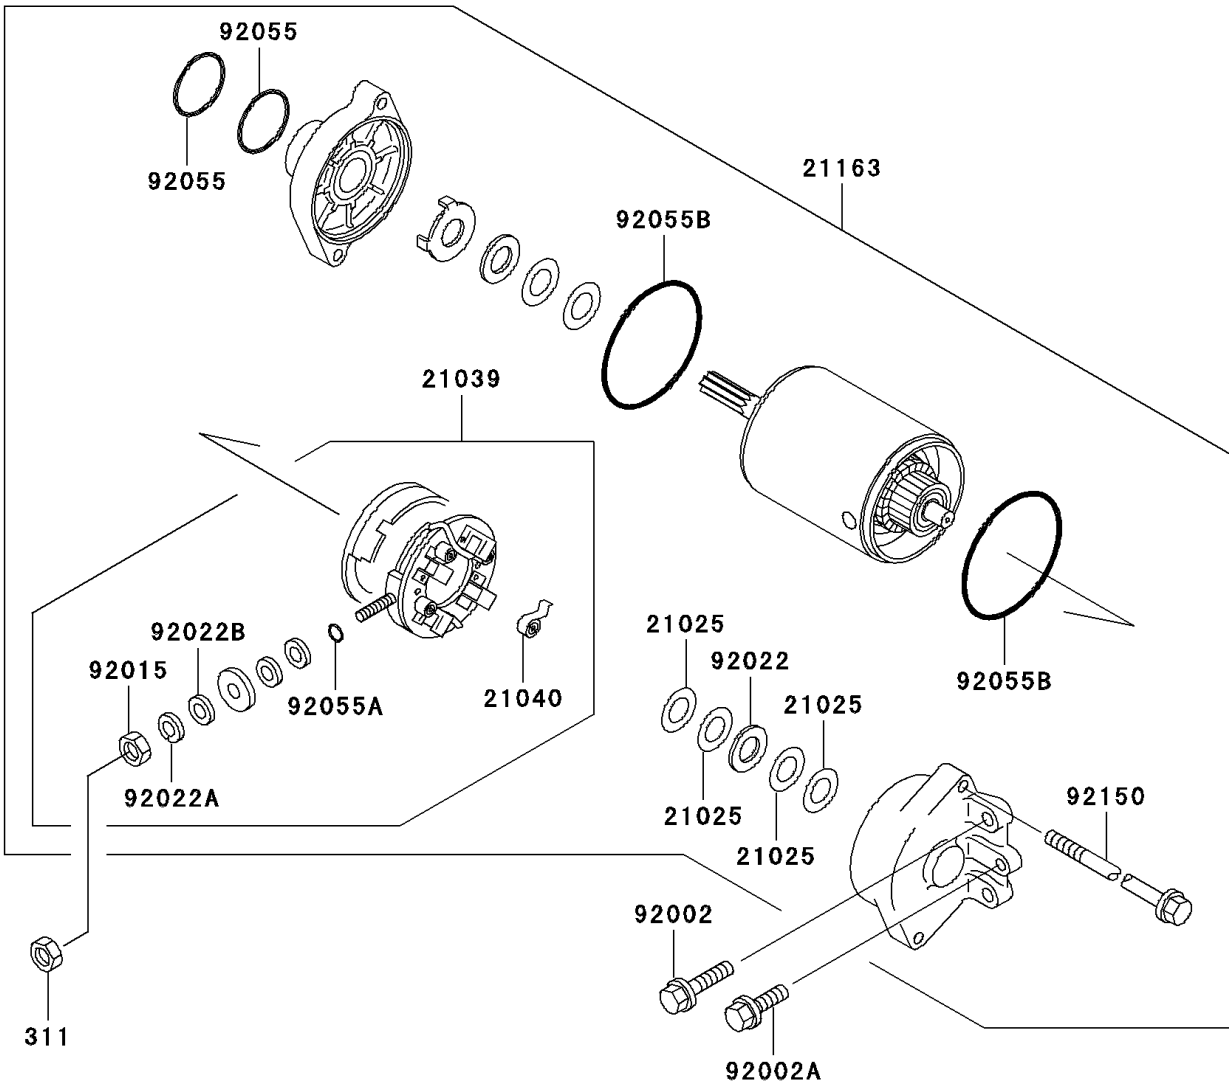

2004 900 STX

PARTS DIAGRAM

Starter Motor

E1840

2004 900 STX

PARTS LIST

Starter Motor

Kawasaki

Let the Good Times Roll®

ITEM NAME

PART NUMBER

QUANTITY
