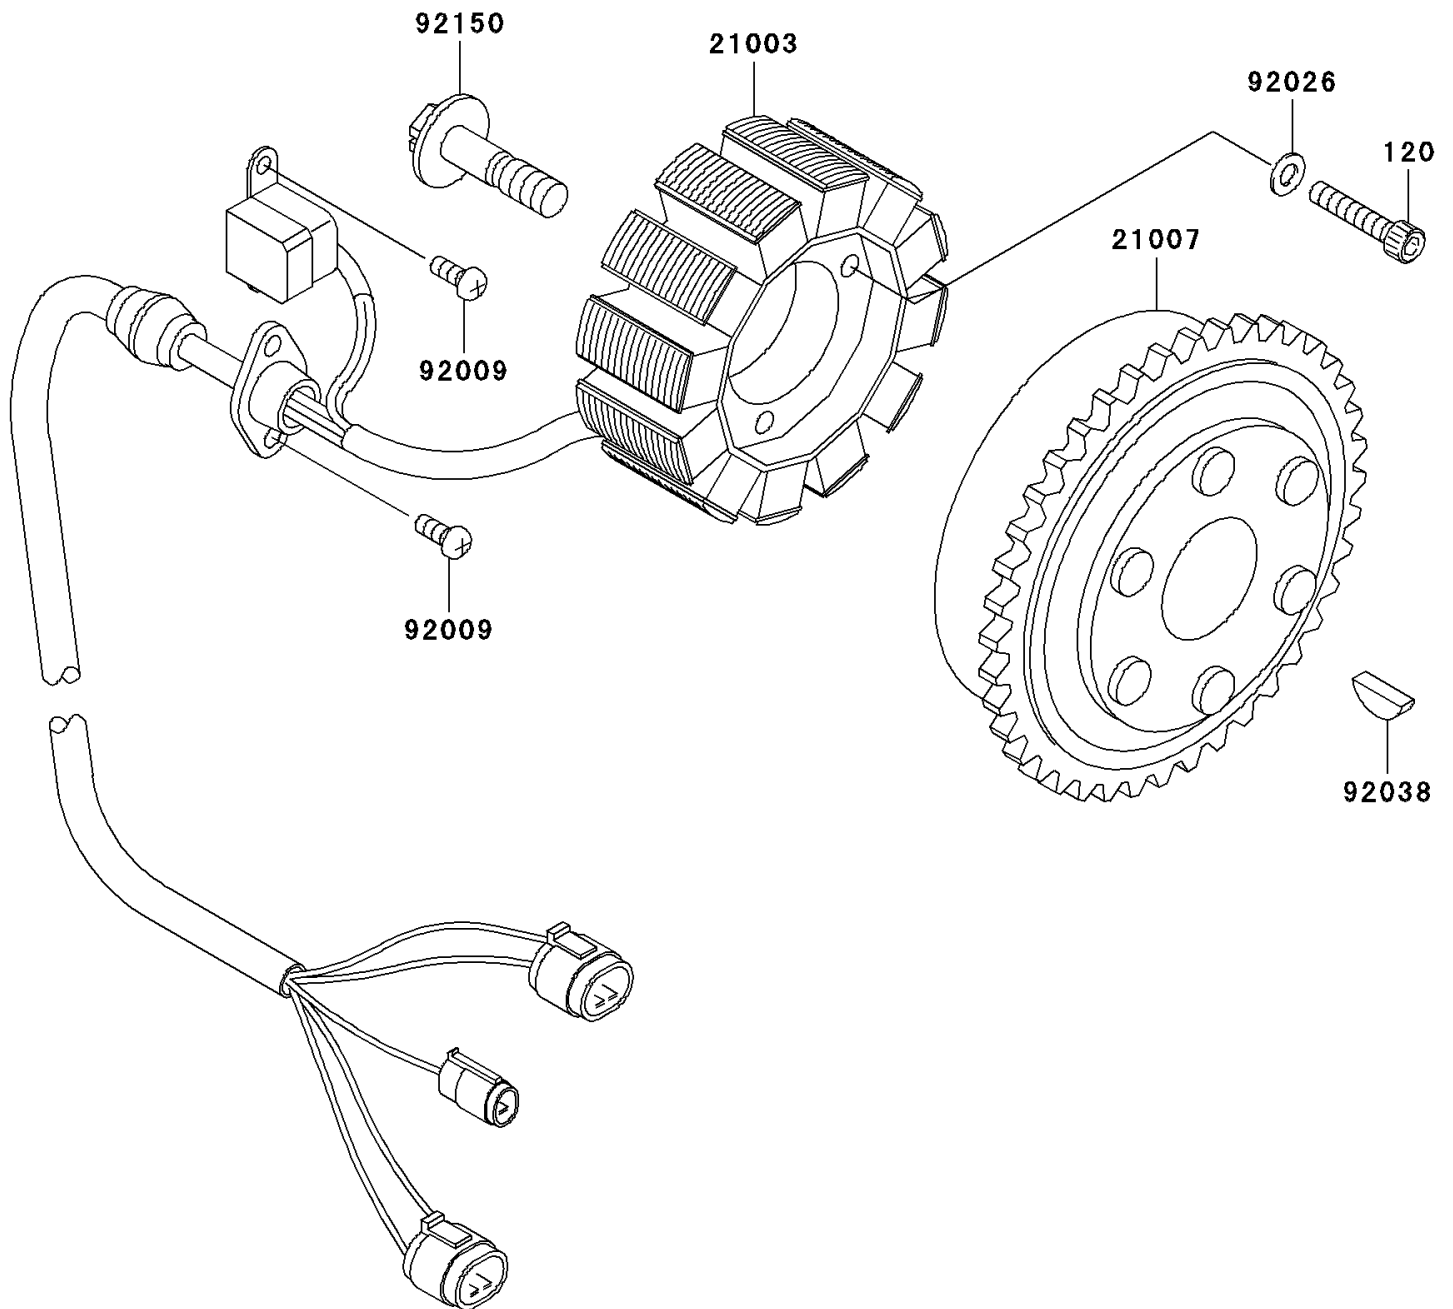

2004 900 STX

PARTS DIAGRAM

Generator

E1810

2004 900 STX

PARTS LIST

Generator

ITEM NAME	PART NUMBER	QUANTITY
BOLT-SOCKET,6X30 (Ref # 120)	120P0630	3
STATOR (Ref # 21003)	21003-3736	1
ROTOR,MAGNETO (Ref # 21007)	21007-3722	1
SCREW,5X12 (Ref # 92009)	92009-1296	4
SPACER,6.3X12X1.0 (Ref # 92026)	92026-094	3
KEY,WOODRUFF (Ref # 92038)	92038-001	1
BOLT (Ref # 92150)	92150-3843	1