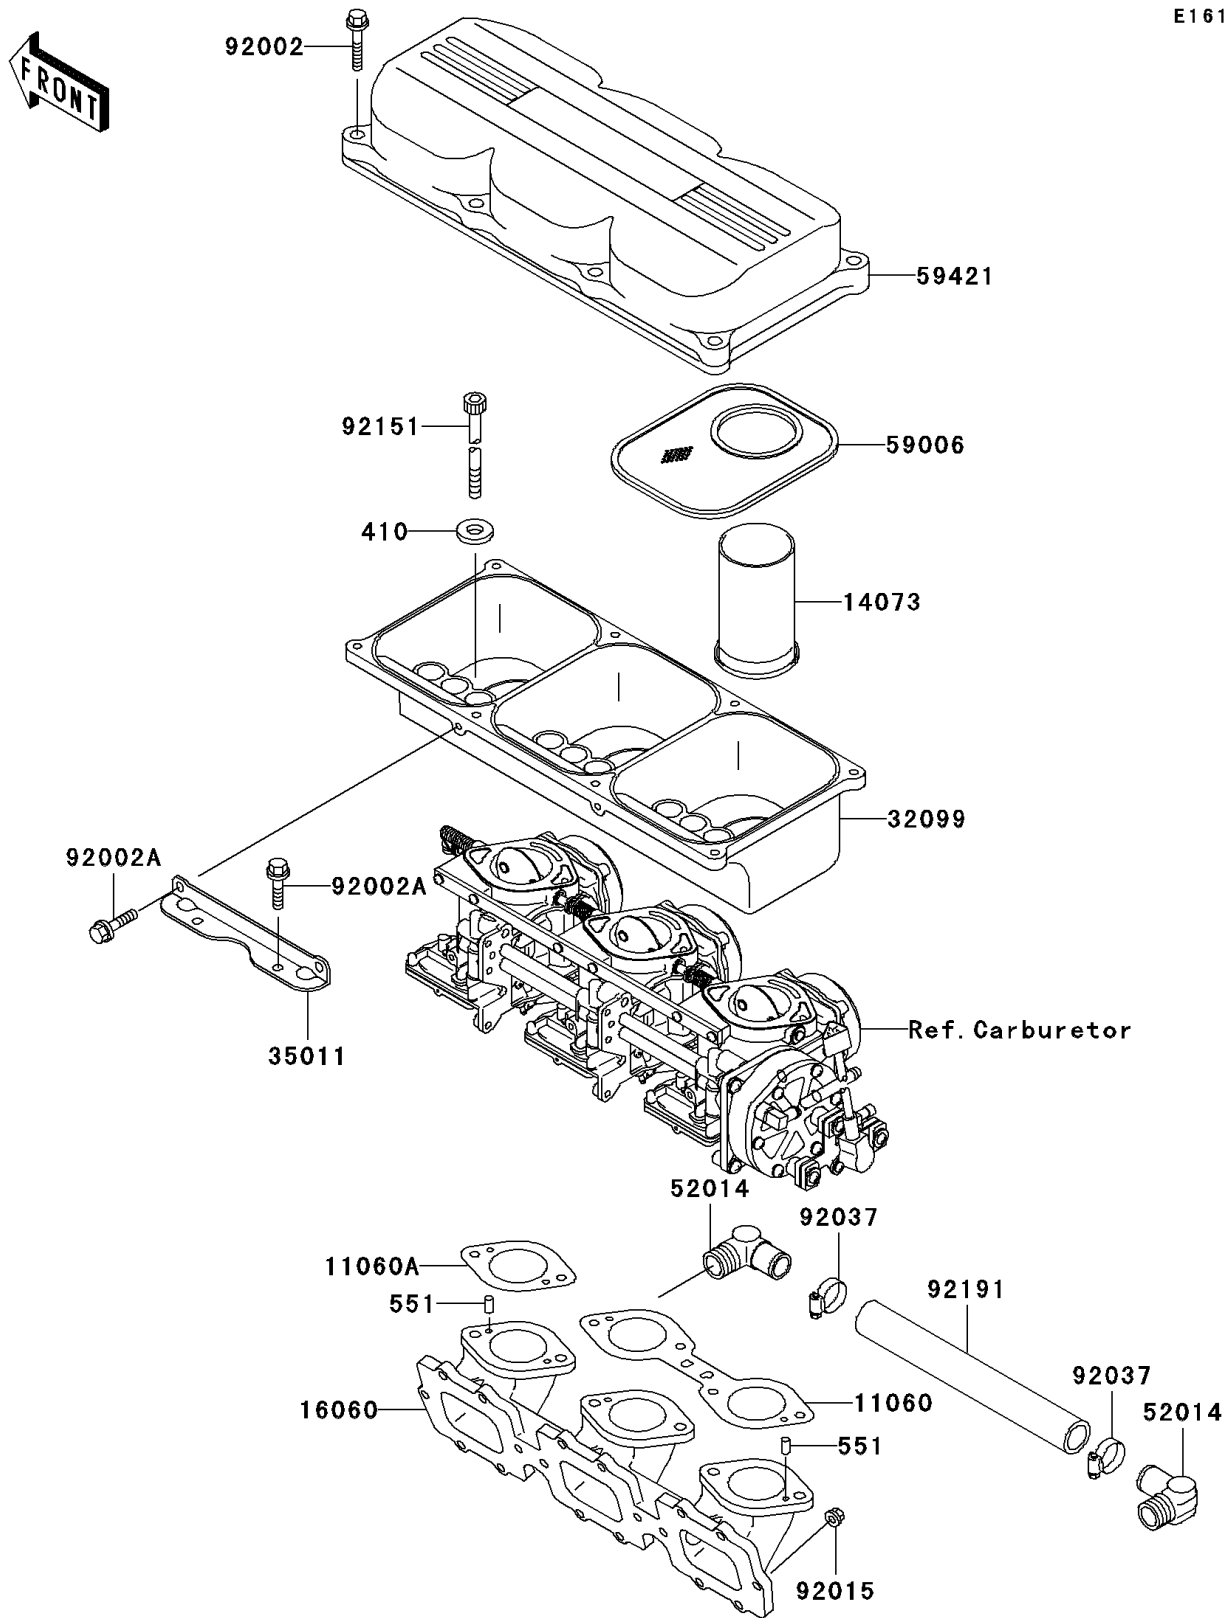

2004 900 STX

PARTS DIAGRAM

Flame Arrester

E1614

2004 900 STX

PARTS LIST

Flame Arrester

ITEM NAME	PART NUMBER	QUANTITY
WASHER-PLAIN-SMALL,6MM (Ref # 410)	410S0600	6
PIN-DOWEL (Ref # 551)	551R0408	4
GASKET,CARBURETOR (Ref # 11060)	11060-3775	1
GASKET (Ref # 11060A)	11060-3776	1
DUCT (Ref # 14073)	14073-3772	3
PIPE-INTAKE (Ref # 16060)	16060-3709	1
CASE (Ref # 32099)	32099-3830	1
STAY (Ref # 35011)	35011-3707	1
ELBOW (Ref # 52014)	52014-3712	2
ARRESTER-FLAME (Ref # 59006)	59006-3713	3
COVER-INTAKE (Ref # 59421)	59421-3724	1
BOLT,6X30 (Ref # 92002)	92002-3726	8
BOLT,6X16 (Ref # 92002A)	92002-3728	4
NUT,6MM (Ref # 92015)	92015-3767	18
CLAMP,COOLING HOSE (Ref # 92037)	92037-1589	2
BOLT,SOCKET,6X130 (Ref # 92151)	92151-3725	6
TUBE (Ref # 92191)	92191-3778	1