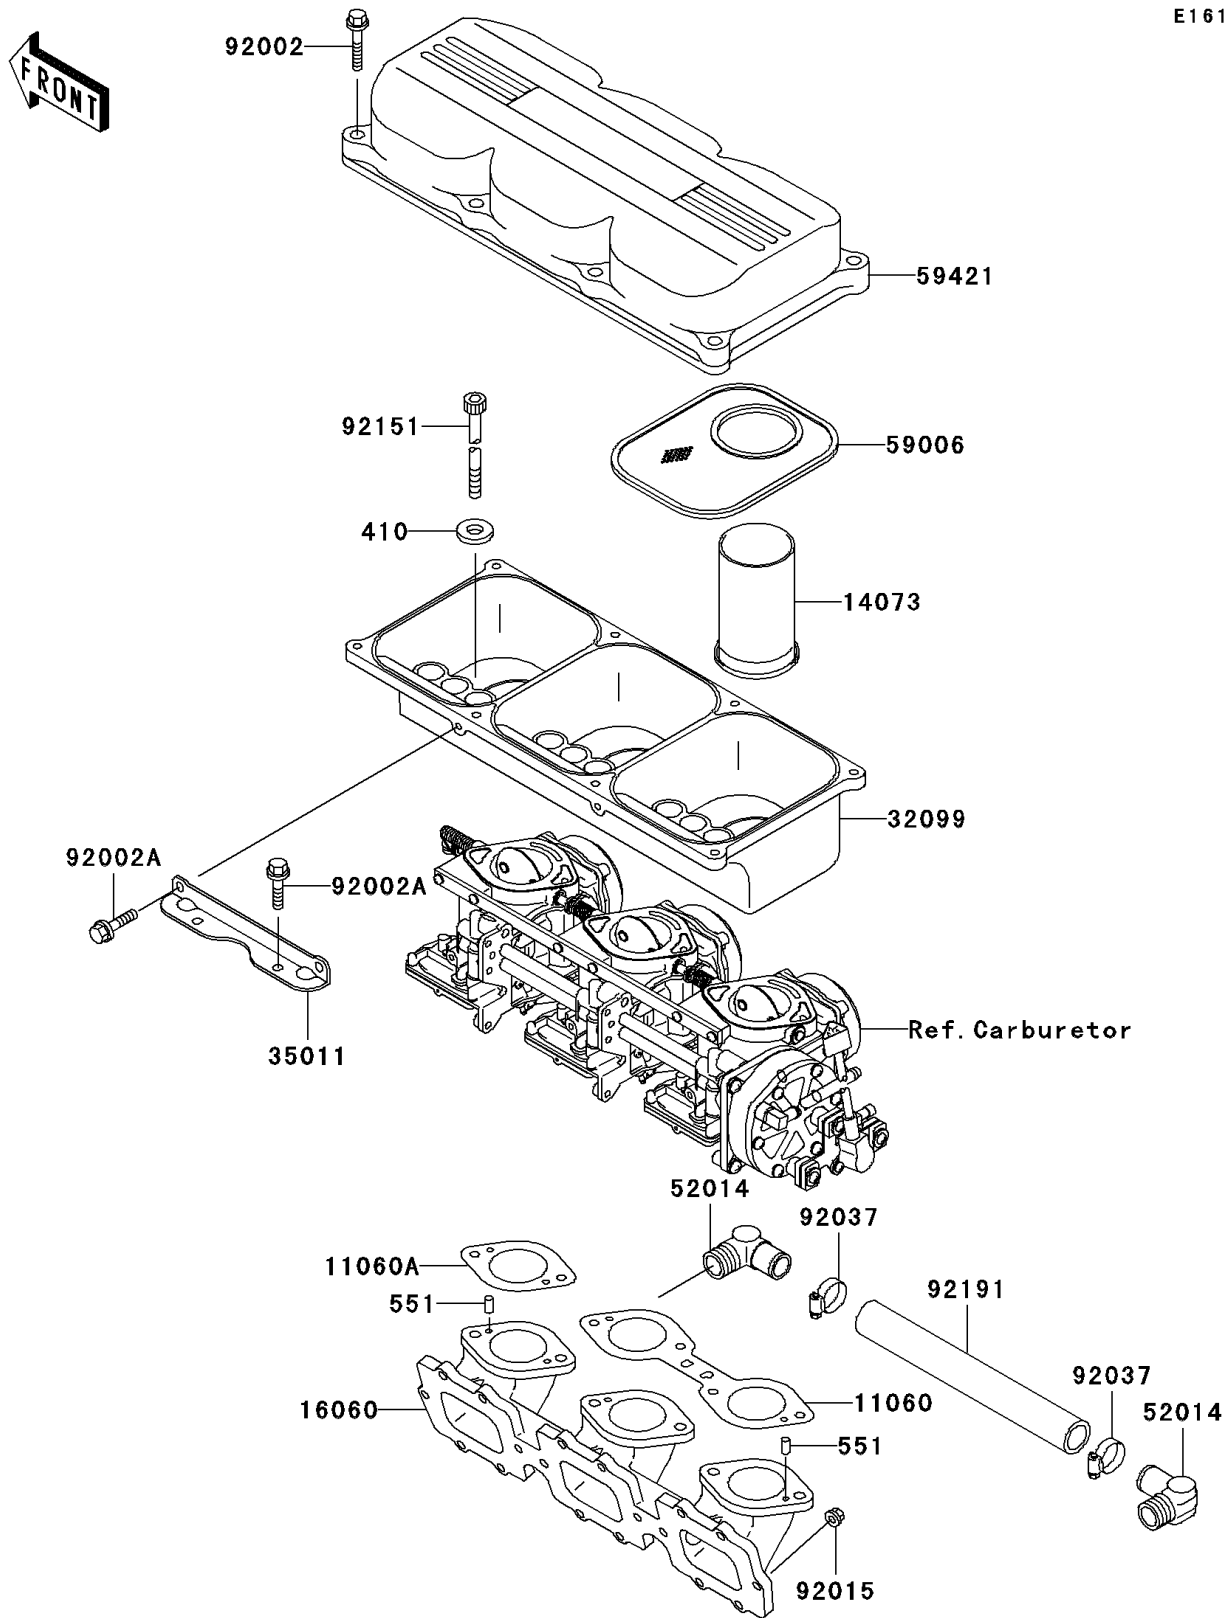

2005 900 STX

PARTS DIAGRAM

Flame Arrester

E1614

2005 900 STX

PARTS LIST

Flame Arrester

Kawasaki

Let the Good Times Roll®

ITEM NAME

PART NUMBER

QUANTITY
