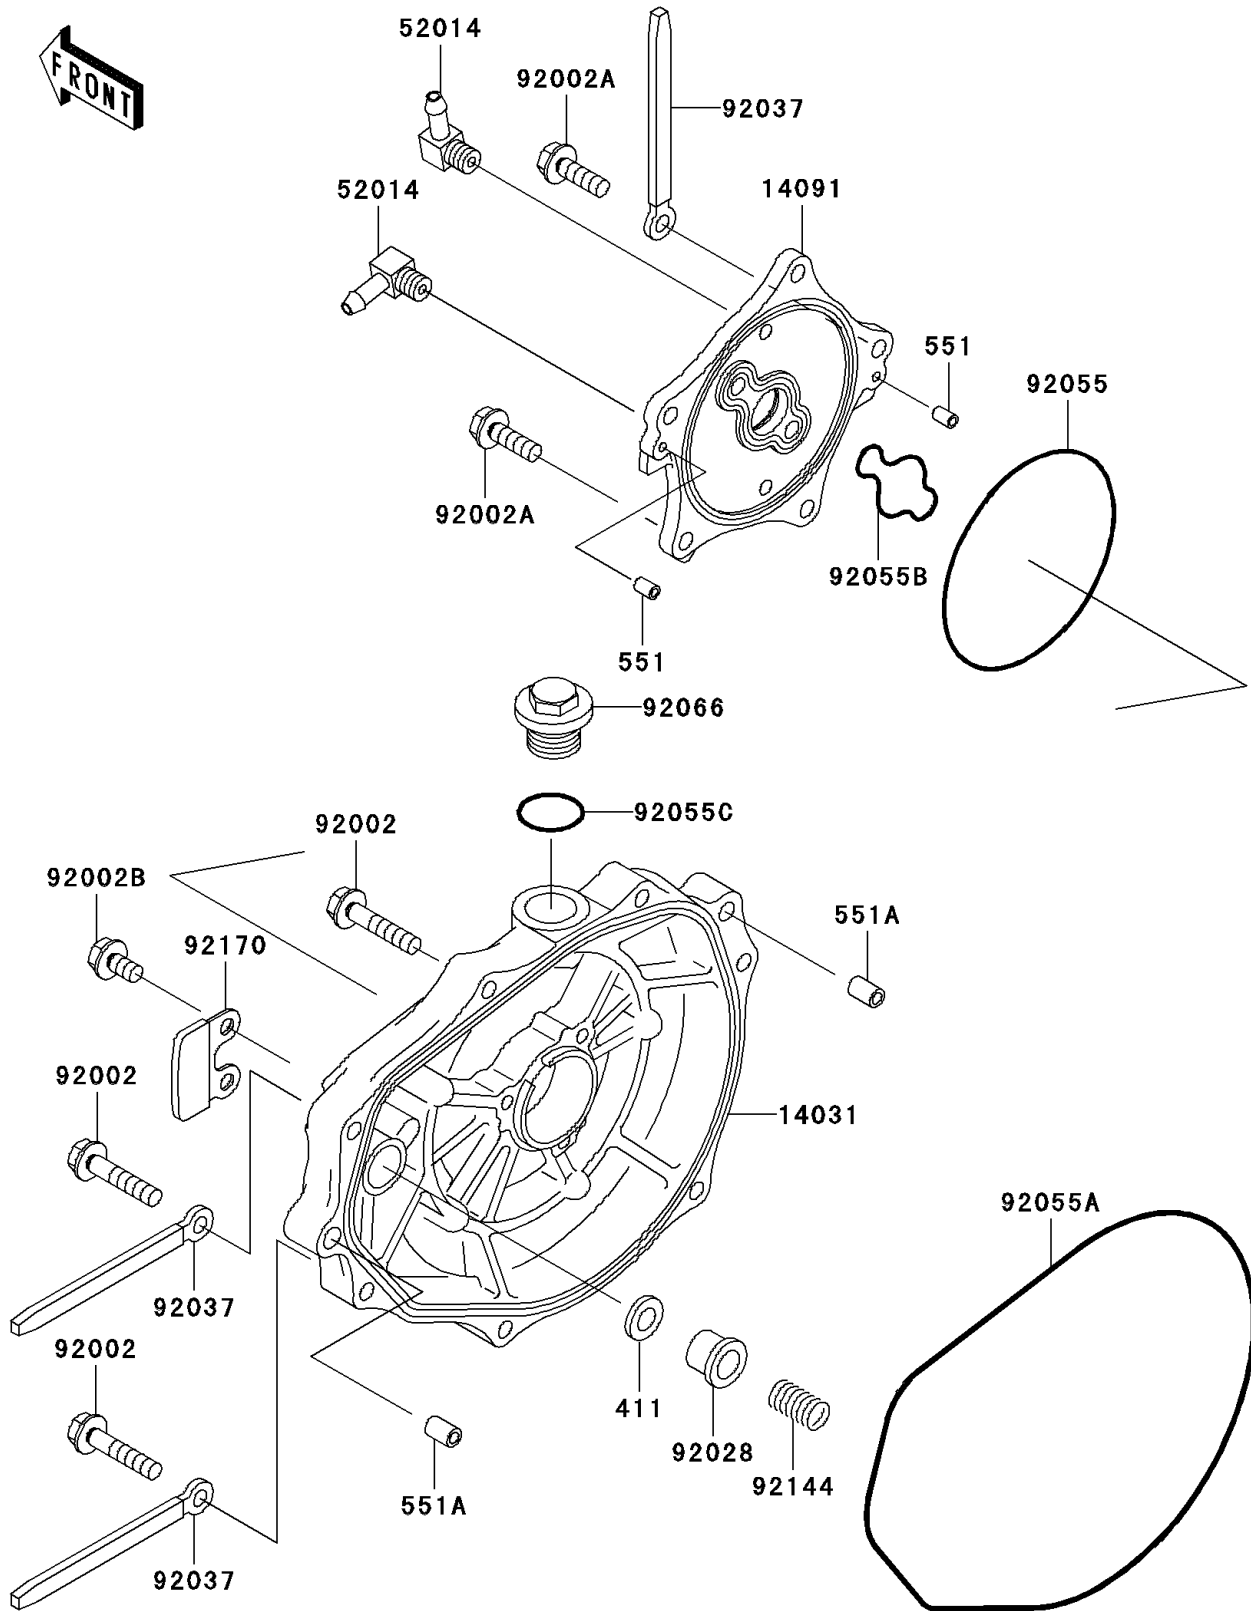

## PARTS DIAGRAM

### Engine Cover(s)

E1431

## PARTS LIST

### Engine Cover(s)

ITEM NAME	PART NUMBER	QUANTITY
WASHER-PLAIN,5MM (Ref # 411)	411S0500	1
PIN-DOWEL (Ref # 551)	551R0408	2
PIN-DOWEL (Ref # 551A)	551R0812	2
COVER-GENERATOR (Ref # 14031)	14031-3729	1
COVER (Ref # 14091)	14091-3711	1
ELBOW (Ref # 52014)	52014-3721	2
BOLT,6X30 (Ref # 92002)	92002-3726	7
BOLT,6X20 (Ref # 92002A)	92002-3755	5
BOLT,6X12 (Ref # 92002B)	92002-3763	2
BUSHING (Ref # 92028)	92028-3718	1
CLAMP,L=100 (Ref # 92037)	92037-3736	3
RING-O,BREATHER BODY (Ref # 92055)	92055-1284	1
RING-O,GENERATOR COVER (Ref # 92055A)	92055-3712	1
RING-O (Ref # 92055B)	92055-3739	1
RING-O (Ref # 92055C)	92055-515	1
PLUG (Ref # 92066)	92066-3739	1
SPRING (Ref # 92144)	92144-3728	1
CLAMP (Ref # 92170)	92170-3746	1