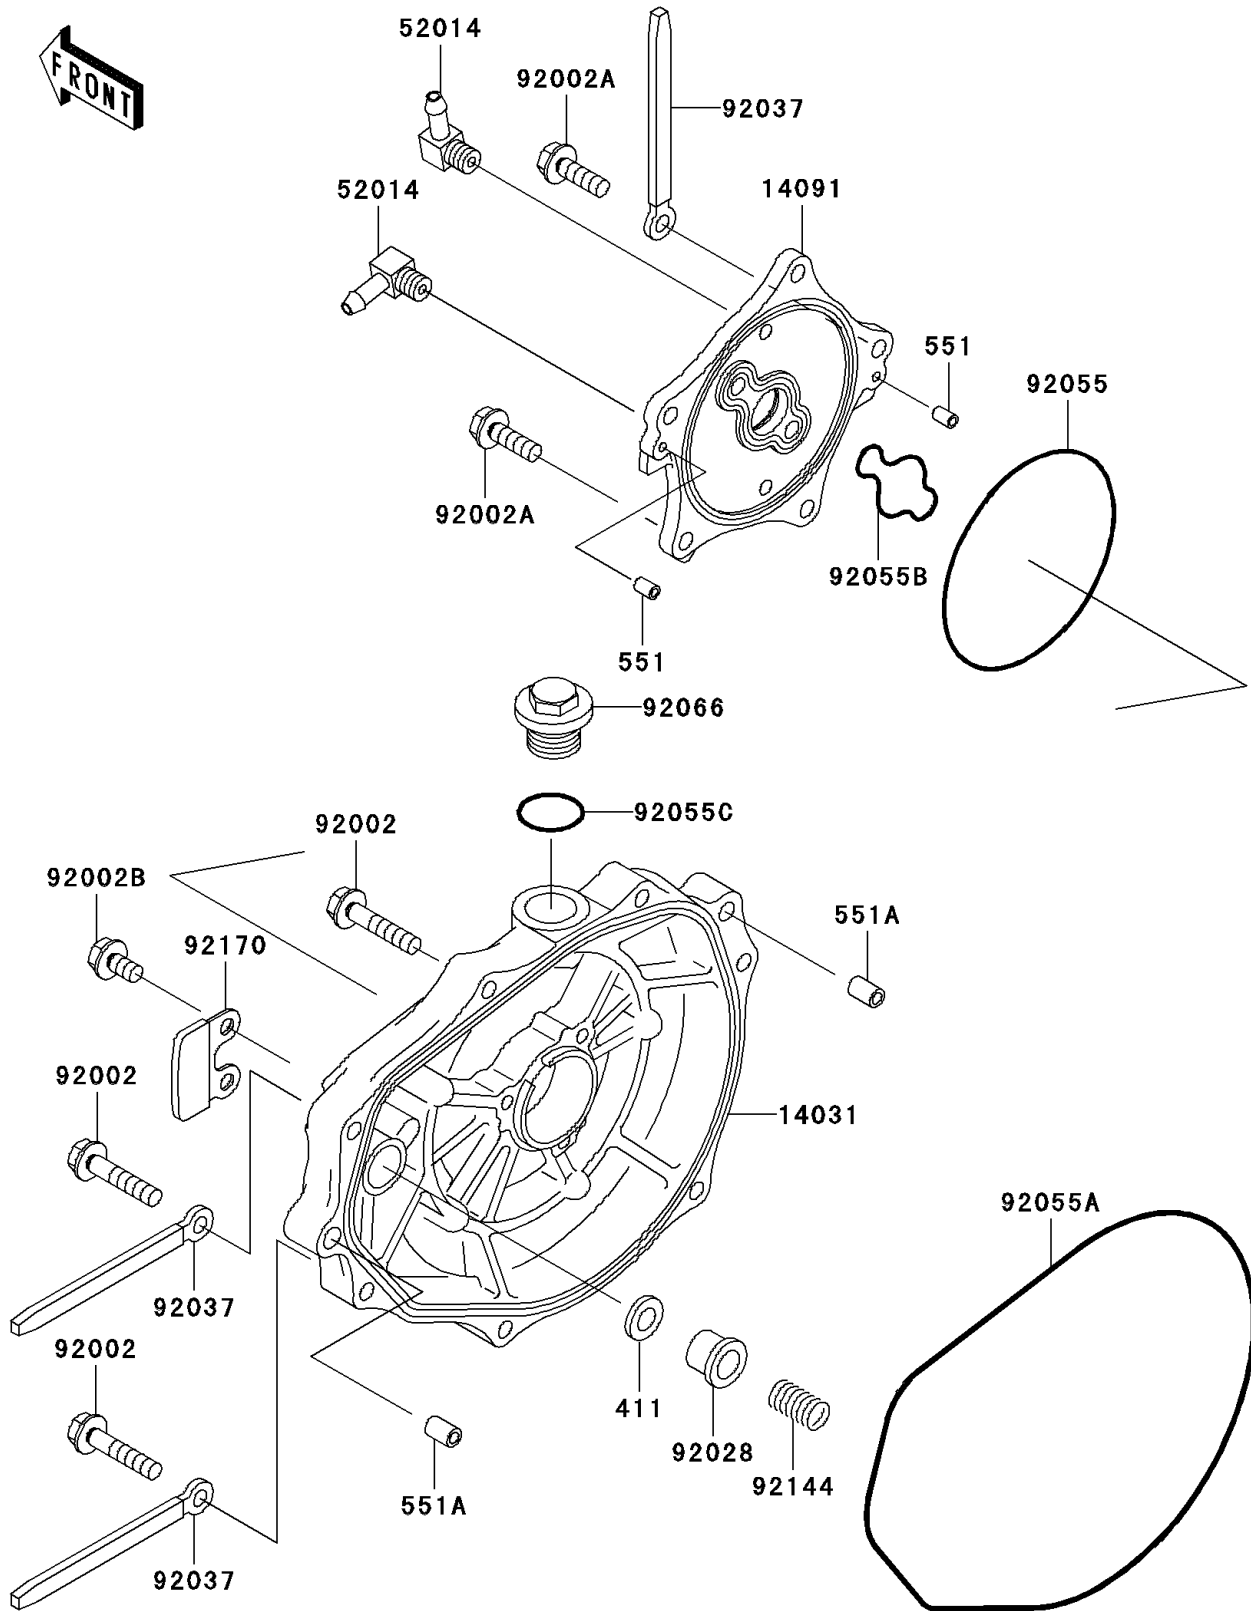

# 2004 900 STX

## PARTS DIAGRAM

### Engine Cover(s)

E1431

## PARTS LIST

Engine Cover(s)

**ITEM NAME**

**PART NUMBER**

**QUANTITY**

---